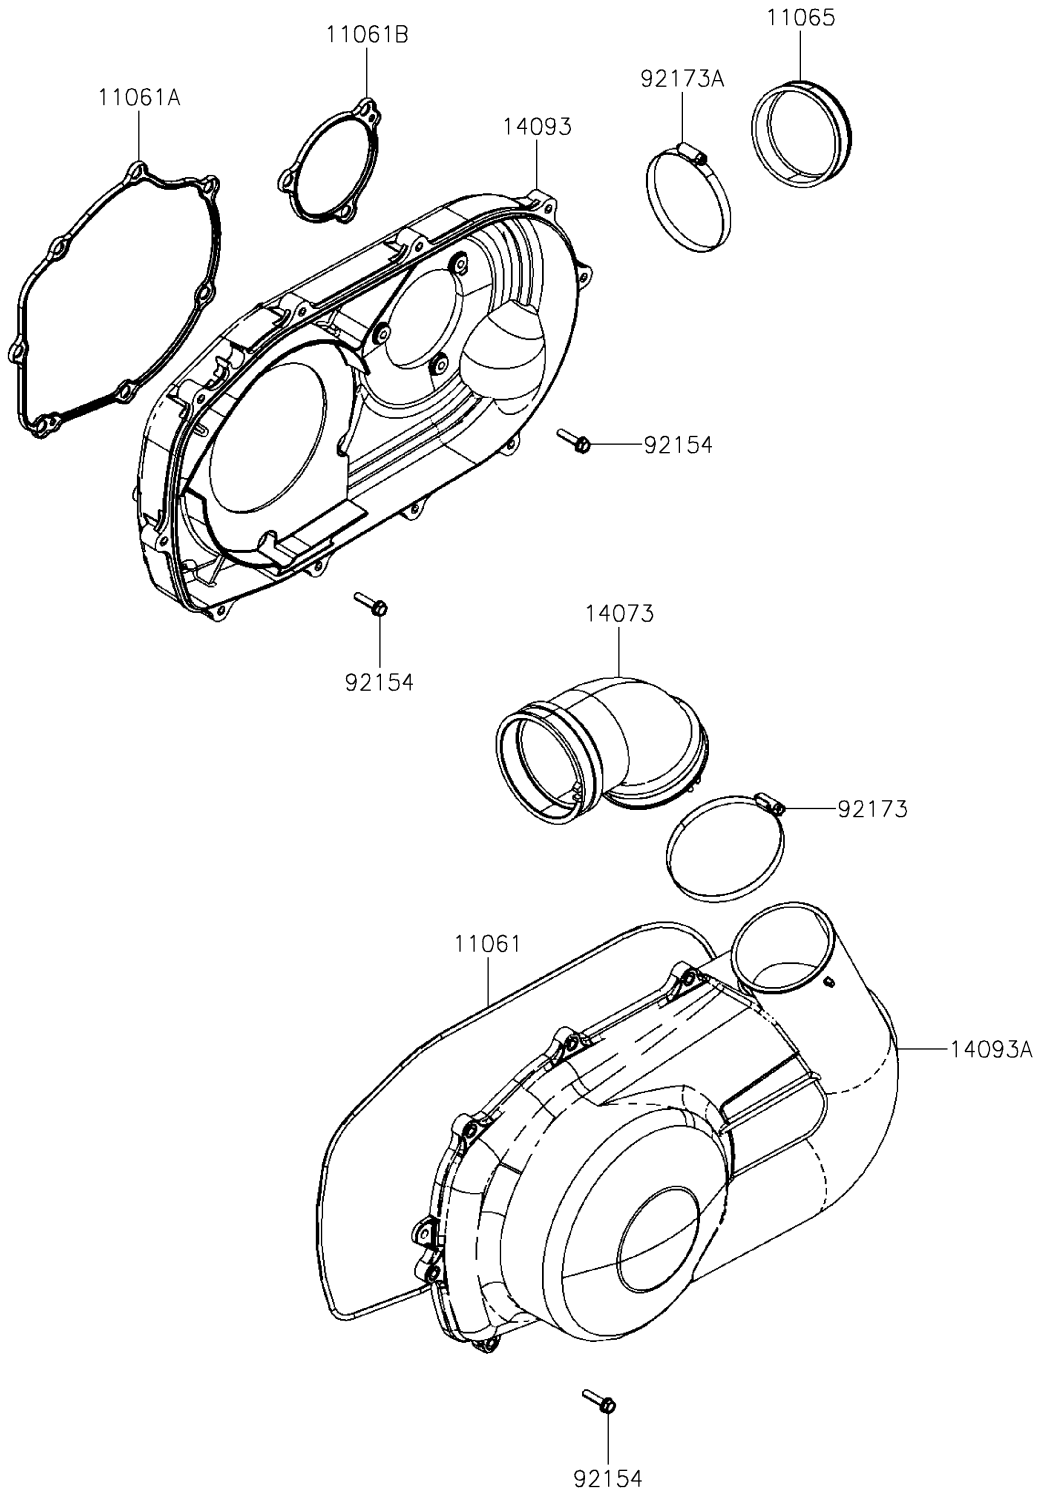

2019 MULE PRO-MX™ EPS CAMO PARTS DIAGRAM

Converter Cover

E1393

2019 MULE PRO-MX™ EPS CAMO PARTS LIST

Converter Cover

ITEM NAME	PART NUMBER	QUANTITY
GASKET,CRANK CASE COVER,RH (Ref # 11061)	11061-Y056	1
GASKET,CVT CASE,RR (Ref # 11061A)	11061-Y057	1
GASKET,CVT CASE,FR (Ref # 11061B)	11061-Y058	1
CAP,CVT CASE (Ref # 11065)	11065-Y034	1
DUCT,CRANK CASE COVER (Ref # 14073)	14073-Y010	1
COVER,RH (Ref # 14093)	14093-Y001	1
COVER,CRANK CASE,RH (Ref # 14093A)	14093-Y003	1
BOLT,FLANGE,6X25 (Ref # 92154)	92154-Y130	20
CLAMP (Ref # 92173)	92173-Y064	1
CLAMP (Ref # 92173A)	92173-Y066	1