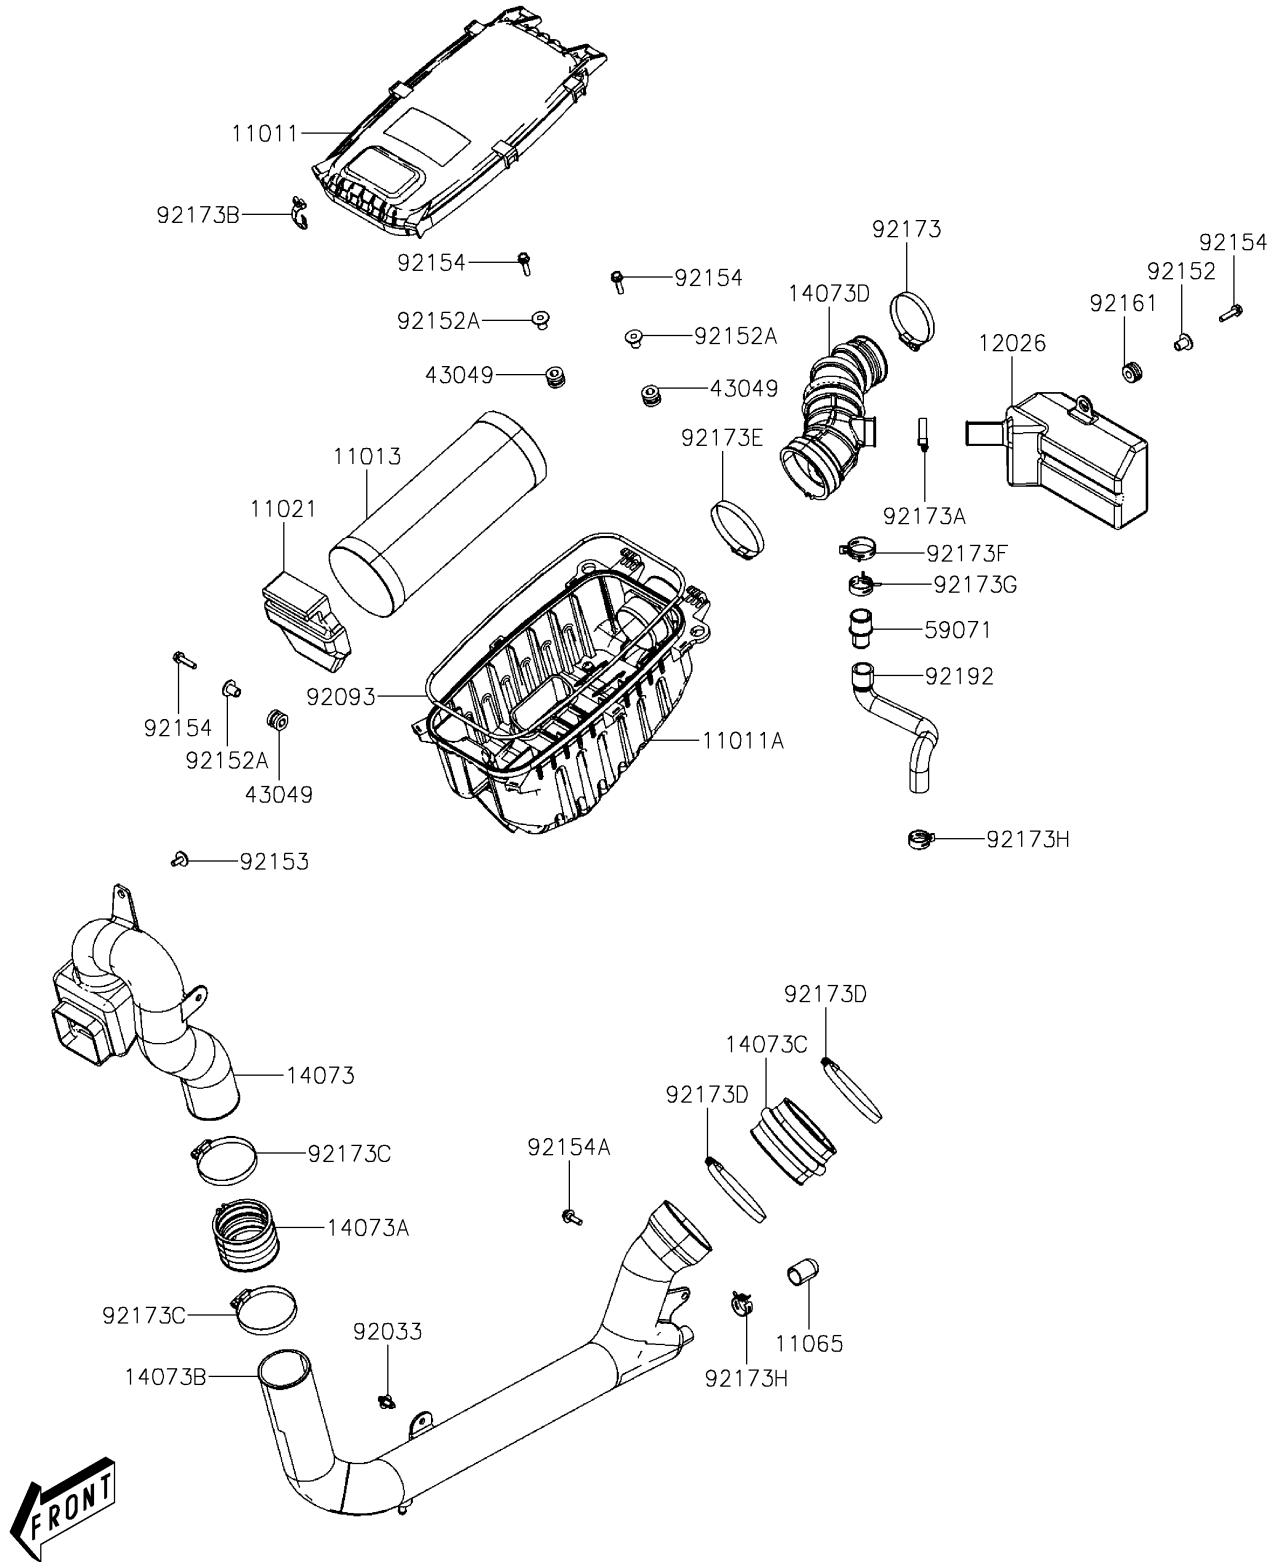

2019 MULE PRO-MX™ EPS CAMO PARTS DIAGRAM

Air Cleaner

E1130

2019 MULE PRO-MX™ EPS CAMO PARTS LIST

Air Cleaner

ITEM NAME	PART NUMBER	QUANTITY
CASE-AIR FILTER,UPP (Ref # 11011)	11011-Y012	1
CASE-AIR FILTER,LWR (Ref # 11011A)	11011-Y013	1
ELEMENT-AIR FILTER (Ref # 11013)	11013-Y005	1
CASE-ASSY,AIR FILTER (Ref # 11021)	11021-Y002	1
CAP,DRAIN (Ref # 11065)	11065-Y036	1
CHAMBER,NOISE SILENCE (Ref # 12026)	12026-Y002	1
DUCT,INTAKE (Ref # 14073)	14073-Y018	1
DUCT,JOINT (Ref # 14073A)	14073-Y019	1
DUCT,INTAKE (Ref # 14073B)	14073-Y020	1
DUCT,JOINT (Ref # 14073C)	14073-Y021	1
DUCT,CHAMBER (Ref # 14073D)	14073-Y022	1
PACKING (Ref # 43049)	43049-Y006	3
JOINT (Ref # 59071)	59071-Y009	1
RING-SNAP (Ref # 92033)	92033-Y033	1
SEAL,AIR FILTER (Ref # 92093)	92093-Y031	1
COLLAR (Ref # 92152)	92152-Y013	1
COLLAR (Ref # 92152A)	92152-Y056	3
BOLT,6X16 (Ref # 92153)	92153-Y018	1
BOLT,FLANGE,6X25 (Ref # 92154)	92154-Y130	4
BOLT,FLANGE,6MM (Ref # 92154A)	92154-Y180	1
DAMPER (Ref # 92161)	92161-Y046	1
CLAMP (Ref # 92173)	92173-Y030	1
CLAMP (Ref # 92173A)	92173-Y031	1
CLAMP (Ref # 92173B)	92173-Y063	6
CLAMP (Ref # 92173C)	92173-Y065	2
CLAMP (Ref # 92173D)	92173-Y066	2
CLAMP (Ref # 92173E)	92173-Y074	1
CLAMP (Ref # 92173F)	92173-Y079	1
CLAMP (Ref # 92173G)	92173-Y080	1

2019 MULE PRO-MX™ EPS CAMO PARTS LIST

Air Cleaner

ITEM NAME	PART NUMBER	QUANTITY
CLAMP (Ref # 92173H)	92173-Y082	2
TUBE,BREATHER (Ref # 92192)	92192-Y068	1