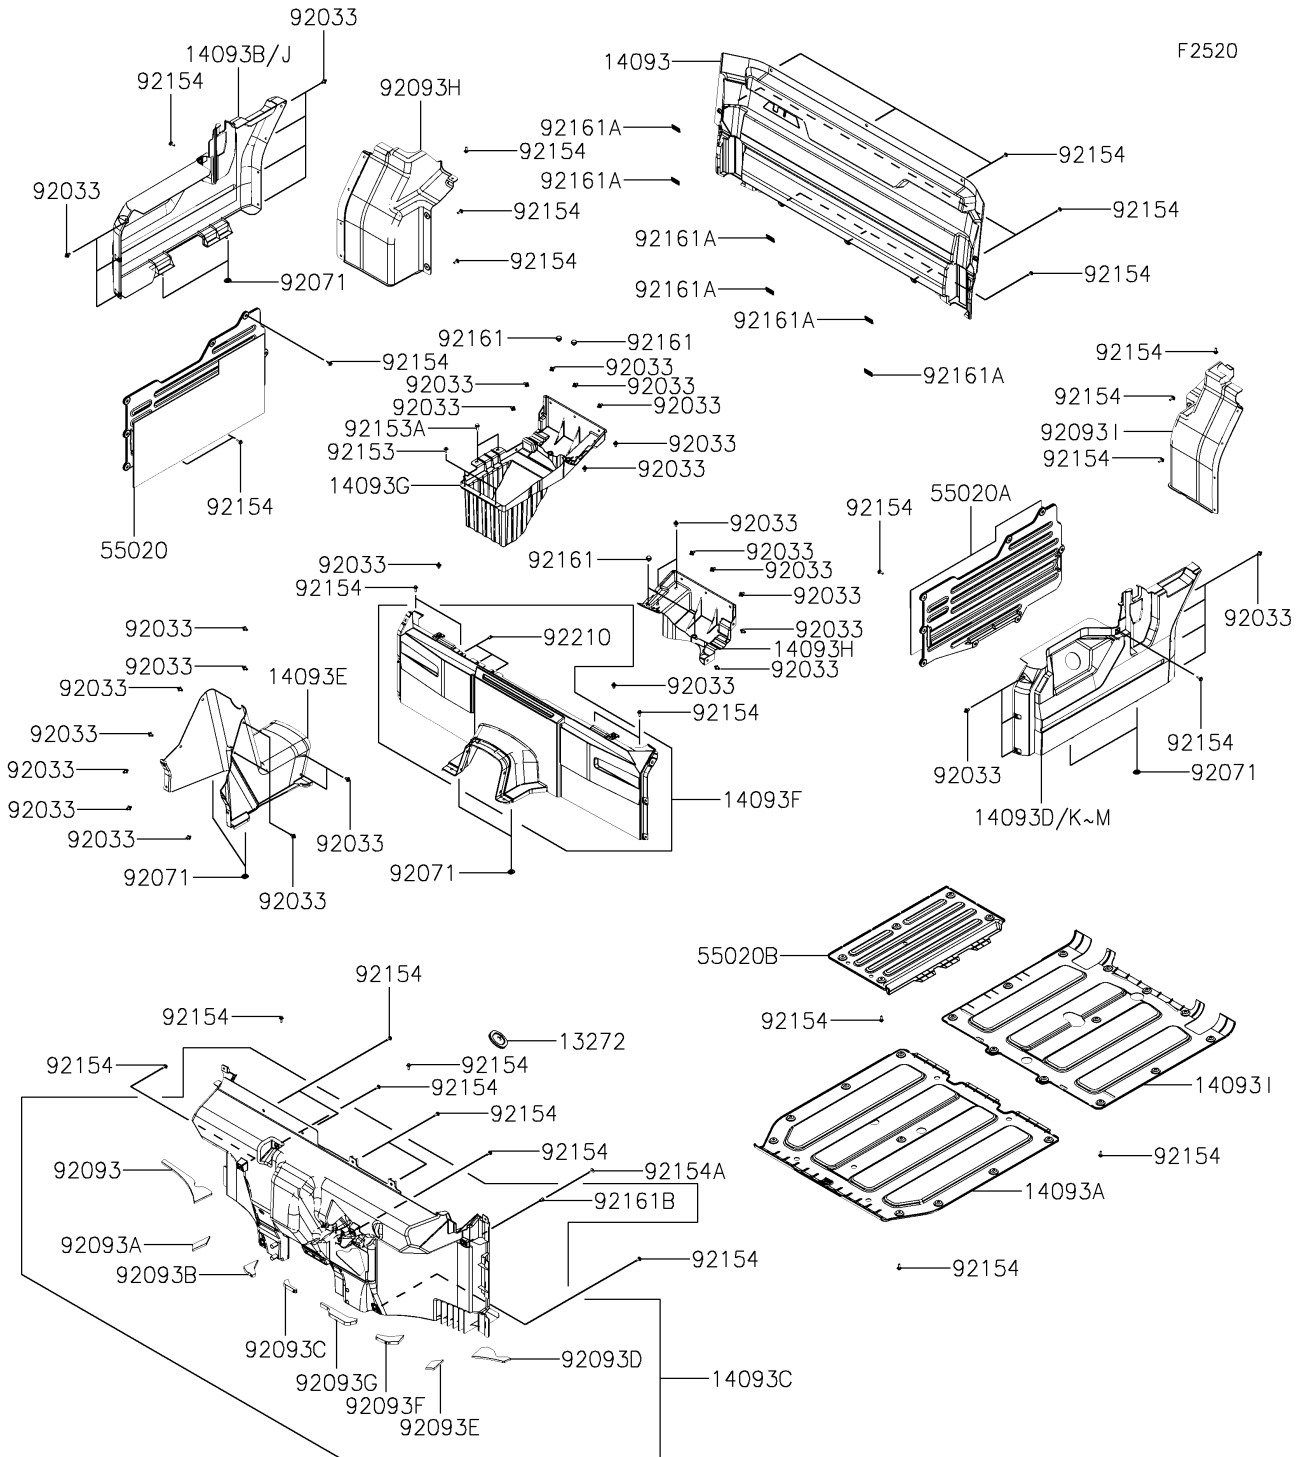

2020 MULE PRO-MX™ EPS LE PARTS DIAGRAM

Carrier(s)

2020 MULE PRO-MX™ EPS LE PARTS LIST

Carrier(s)

ITEM NAME	PART NUMBER	QUANTITY
PLATE,FRONT TIRE HOUSE (Ref # 13272)	13272-Y032	1
COVER,BACK,S.BLACK (Ref # 14093)	14093-Y010-933	1
COVER,UNDER,FR,S.BLACK (Ref # 14093A)	14093-Y018-933	1
COVER,FR FLOOR,S.BLACK (Ref # 14093C)	14093-Y023-933	1
COVER,SIDE,LH,S.BLACK (Ref # 14093D)	14093-Y024-933	1
COVER,TUNNEL,S.BLACK (Ref # 14093E)	14093-Y025-933	1
COVER,CNT,S.BLACK (Ref # 14093F)	14093-Y026-933	1
COVER,HEAT GUARD,RH (Ref # 14093G)	14093-Y027	1
COVER,HEAT GUARD,LH (Ref # 14093H)	14093-Y029	1
COVER,UNDER,RR,S.BLACK (Ref # 14093I)	14093-Y030-933	1
COVER,SIDE,LH,S.BLACK (Ref # 14093K)	14093-Y039-933	1
GUARD,HEAT,RH (Ref # 55020)	55020-Y013	1
GUARD,HEAT,LH (Ref # 55020A)	55020-Y014	1
GUARD,BOOT,S.BLACK (Ref # 55020B)	55020-Y017-933	1
RING-SNAP (Ref # 92033)	92033-Y033	41
GROMMET (Ref # 92071)	92071-Y006	8
SEAL (Ref # 92093)	92093-Y035	1
SEAL (Ref # 92093A)	92093-Y036	1
SEAL (Ref # 92093B)	92093-Y037	1
SEAL (Ref # 92093C)	92093-Y038	1
SEAL (Ref # 92093D)	92093-Y039	1
SEAL (Ref # 92093E)	92093-Y040	1
SEAL (Ref # 92093F)	92093-Y041	1
SEAL (Ref # 92093G)	92093-Y042	1
SEAL (Ref # 92093H)	92093-Y043	1
SEAL (Ref # 92093I)	92093-Y044	1
BOLT,5X16 (Ref # 92153)	92153-Y013	3
BOLT,FLANGE,8X16 (Ref # 92153A)	92153-Y032	2
BOLT,6X18 (Ref # 92154)	92154-Y177	73

2020 MULE PRO-MX™ EPS LE PARTS LIST

Carrier(s)

ITEM NAME	PART NUMBER	QUANTITY
BOLT,5X22 (Ref # 92154A)	92154-Y186	9
DAMPER (Ref # 92161)	92161-Y014	4
DAMPER (Ref # 92161A)	92161-Y045	6
DAMPER (Ref # 92161B)	92161-Y054	9
NUT,5MM (Ref # 92210)	92210-Y016	3