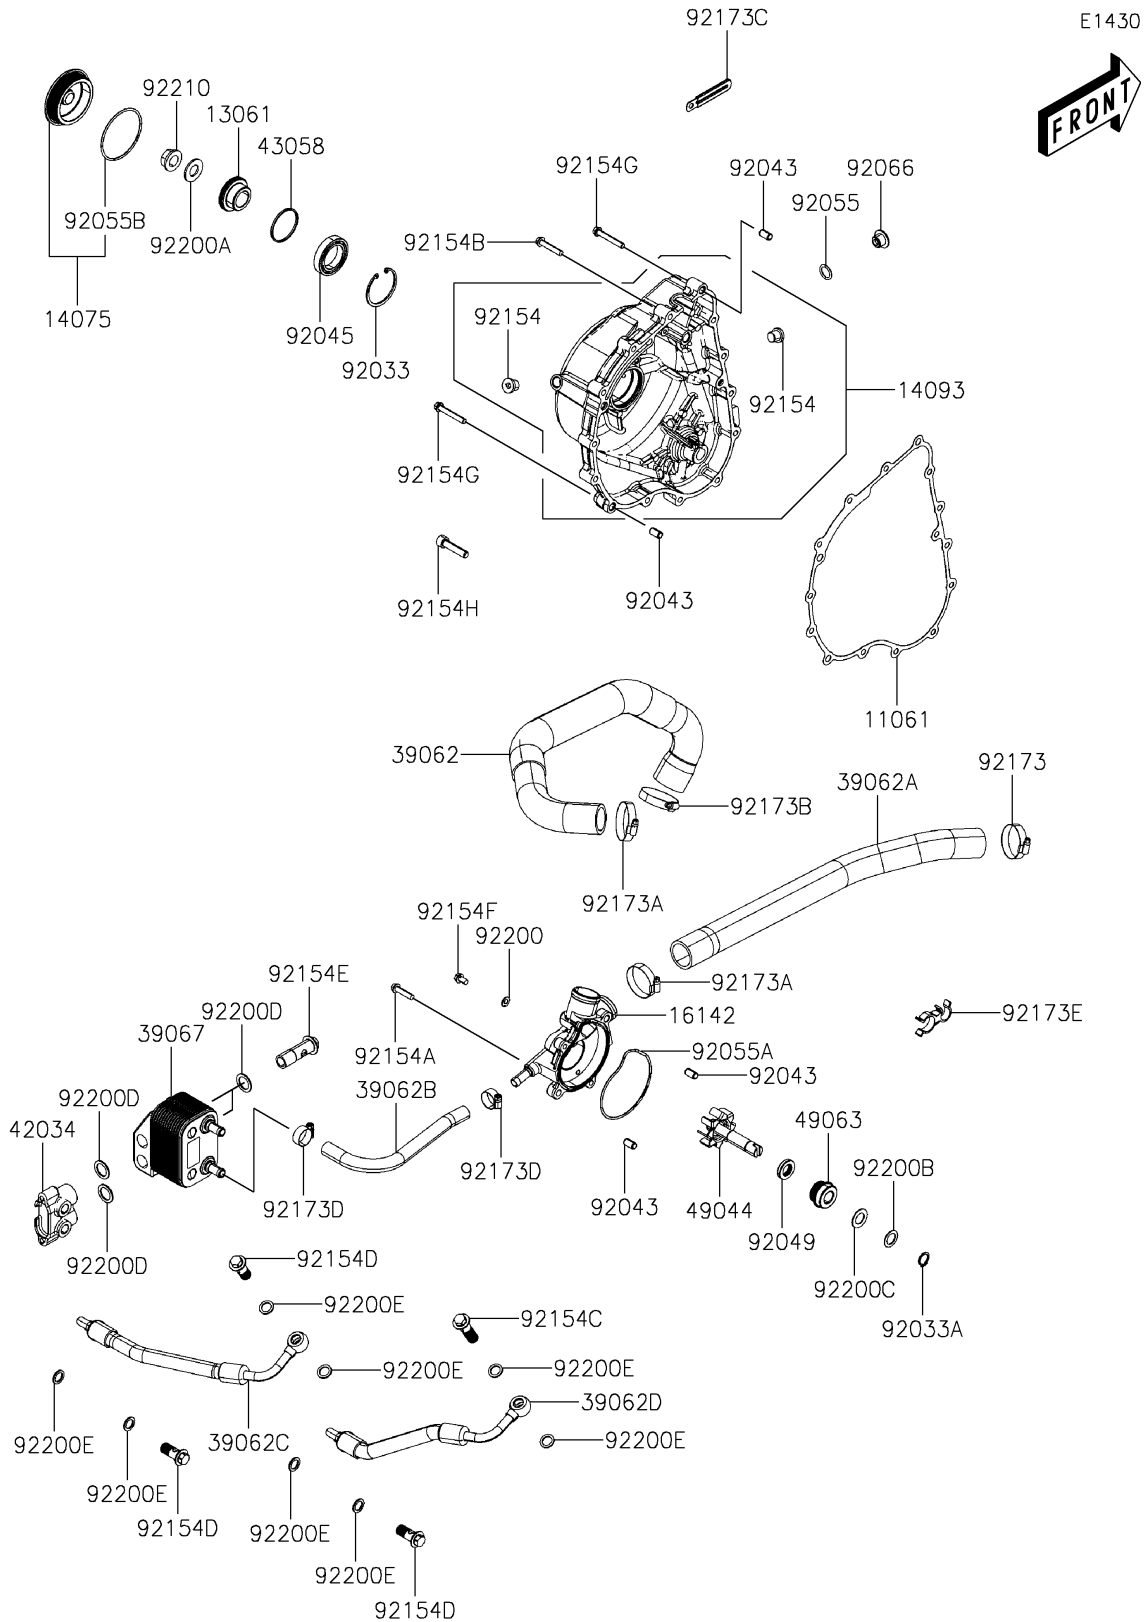

2020 MULE PRO-MX™ EPS LE PARTS DIAGRAM

Engine Cover(s)