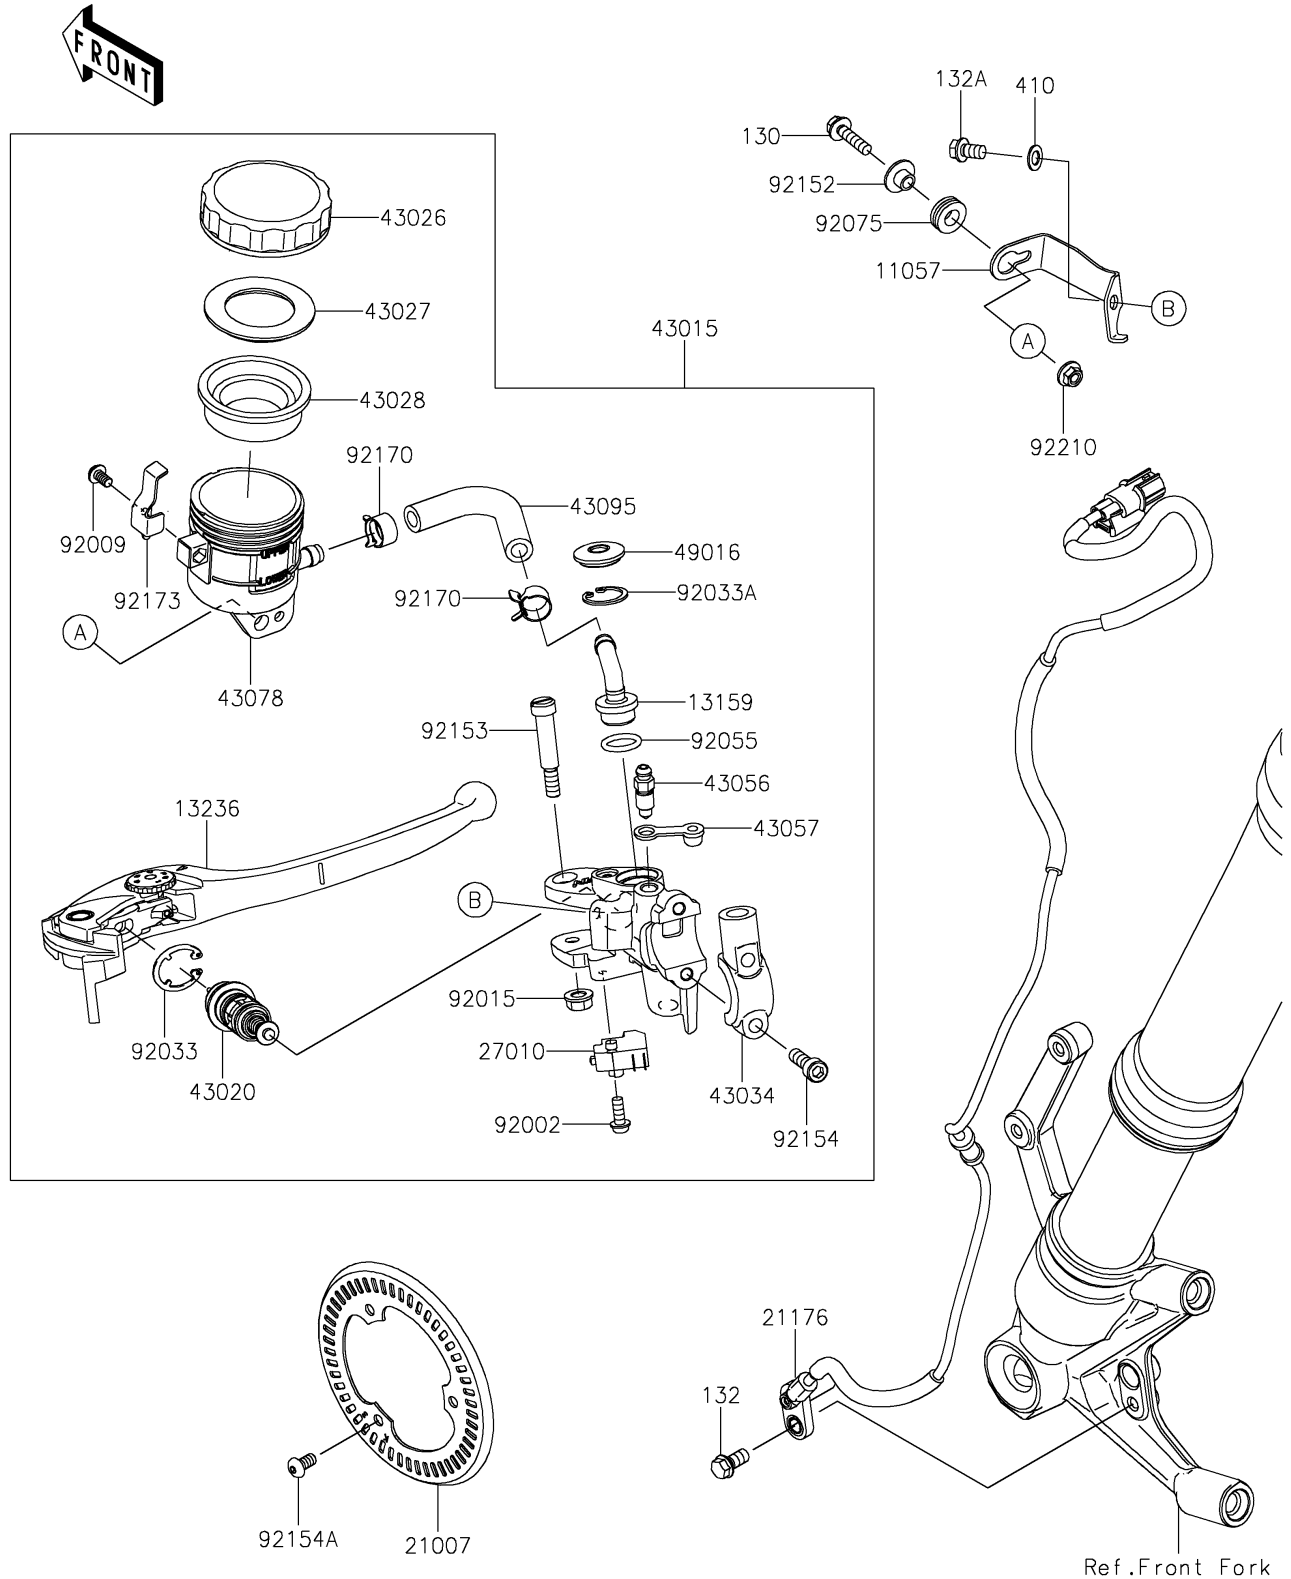

2025 Z900RS ABS

PARTS DIAGRAM

Front Master Cylinder

F2291

2025 Z900RS ABS

PARTS LIST

Front Master Cylinder

ITEM NAME	PART NUMBER	QUANTITY
BRACKET,RESERVOIR TANK (Ref # 11057)	11057-1345	1
CONNECTOR (Ref # 13159)	13159-1061	1
LEVER-COMP,FRONT BRAKE (Ref # 13236)	13236-0139	1
ROTOR,FR SENSOR (Ref # 21007)	21007-0672	1
SENSOR,SPEED,FR (Ref # 21176)	21176-0848	1
SWITCH,BRAKE (Ref # 27010)	27010-0762	1
CYLINDER-ASSY-MASTER,FR (Ref # 43015)	43015-0663	1
PISTON-COMP-BRAKE (Ref # 43020)	43020-0020	1
CAP-BRAKE (Ref # 43026)	43026-1051	1
PLATE-DIAPHRAGM (Ref # 43027)	43027-1051	1
DIAPHRAGM,MASTER CYLINDER (Ref # 43028)	43028-1057	1
HOLDER-BRAKE,MASTER CYLINDER (Ref # 43034)	43034-0057	1
BREATHER-BRAKE (Ref # 43056)	43056-1056	1
CAP-BREATHER (Ref # 43057)	43057-1001	1
RESERVOIR (Ref # 43078)	43078-0591	1
HOSE-BRAKE (Ref # 43095)	43095-1486	1
COVER-SEAL (Ref # 49016)	49016-1147	1
BOLT,SCREW,4X12 (Ref # 92002)	92002-1323	1
SCREW (Ref # 92009)	92009-1570	1
NUT,FLANGED,6MM (Ref # 92015)	92015-1528	1
RING-SNAP (Ref # 92033)	92033-0034	1
RING-SNAP,20.5MM (Ref # 92033A)	92033-1186	1
RING-O,14.8X2.4 (Ref # 92055)	92055-0741	1
DAMPER (Ref # 92075)	92075-161	1
COLLAR (Ref # 92152)	92152-0017	1
BOLT,LEVER (Ref # 92153)	92153-0868	1
BOLT,SOCKET,6X22 (Ref # 92154)	92154-1271	2
BOLT,SOCKET,5X10 (Ref # 92154A)	92154-1292	3
CLAMP,HOSE (Ref # 92170)	92170-1091	2

2025 Z900RS ABS

PARTS LIST

Front Master Cylinder

ITEM NAME	PART NUMBER	QUANTITY
CLAMP (Ref # 92173)	92173-1790	1
NUT,FLANGED,5MM (Ref # 92210)	92210-0007	1
BOLT-FLANGED,5X20 (Ref # 130)	130BB0520	1
BOLT-FLANGED-SMALL,6X12 (Ref # 132)	132BA0612	1
BOLT-FLANGED-SMALL,6X10 (Ref # 132A)	132BB0610	1
WASHER-PLAIN-SMALL,6MM (Ref # 410)	410AB0600	1