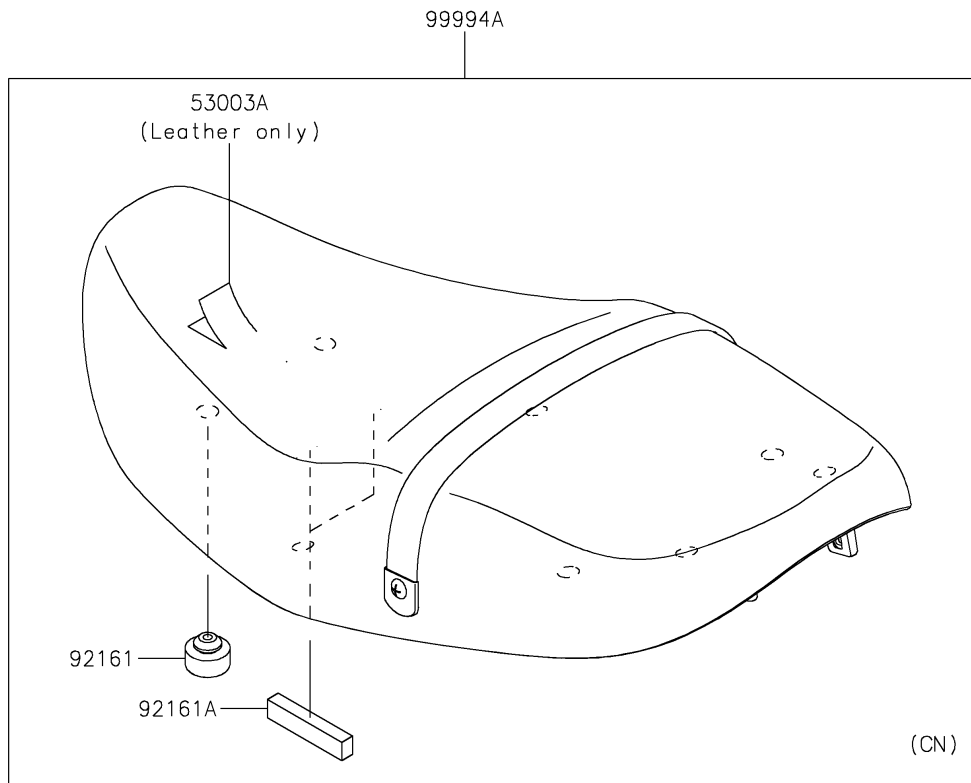

# 2023 Z900RS SE PARTS DIAGRAM

Accessory(Seat)

## 2023 Z900RS SE PARTS LIST

### Accessory(Seat)

| ITEM NAME                           | PART NUMBER    | QUANTITY |
|-------------------------------------|----------------|----------|
| LEATHER,BLACK (Ref # 53003)         | 53003-0591-MA  | 1        |
| LEATHER,BLACK (Ref # 53003A)        | 53003-0592-MA  | 1        |
| DAMPER,SEAT (Ref # 92161)           | 92161-0930     | 8        |
| DAMPER,10X70X15 (Ref # 92161A)      | 92161-2132     | 2        |
| SEAT(LOW),BLACK+BLK (Ref # 99994)   | 99994-1580-12Y | 1        |
| SEAT(HIGH),BLACK+BLK (Ref # 99994A) | 99994-1581-12Y | 1        |