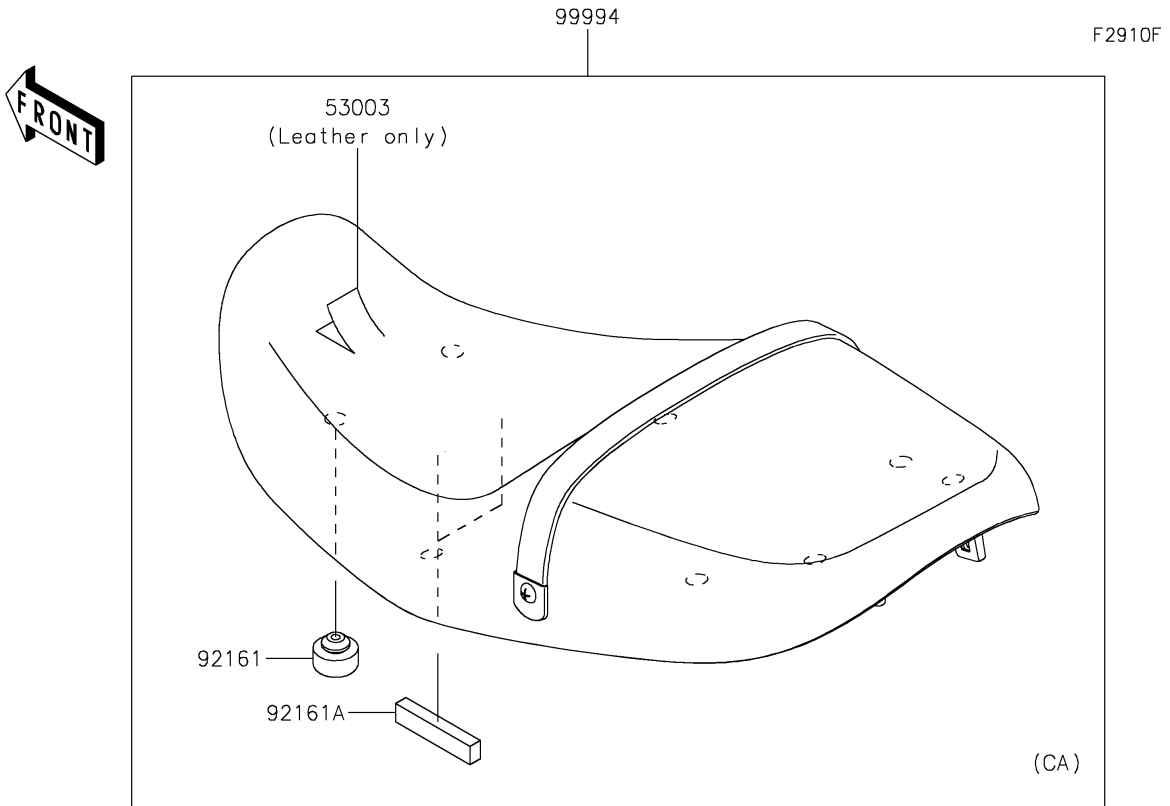

# 2023 Z900RS SE PARTS DIAGRAM

Accessory(Seat)

## 2023 Z900RS SE PARTS LIST

### Accessory(Seat)

| ITEM NAME                           | PART NUMBER    | QUANTITY |
|-------------------------------------|----------------|----------|
| LEATHER,BLACK (Ref # 53003)         | 53003-0591-MA  | 1        |
| LEATHER,BLACK (Ref # 53003A)        | 53003-0592-MA  | 1        |
| DAMPER,SEAT (Ref # 92161)           | 92161-0930     | 8        |
| DAMPER,10X70X15 (Ref # 92161A)      | 92161-2132     | 2        |
| SEAT(LOW),BLACK+BLK (Ref # 99994)   | 99994-1580-12Y | 1        |
| SEAT(HIGH),BLACK+BLK (Ref # 99994A) | 99994-1581-12Y | 1        |