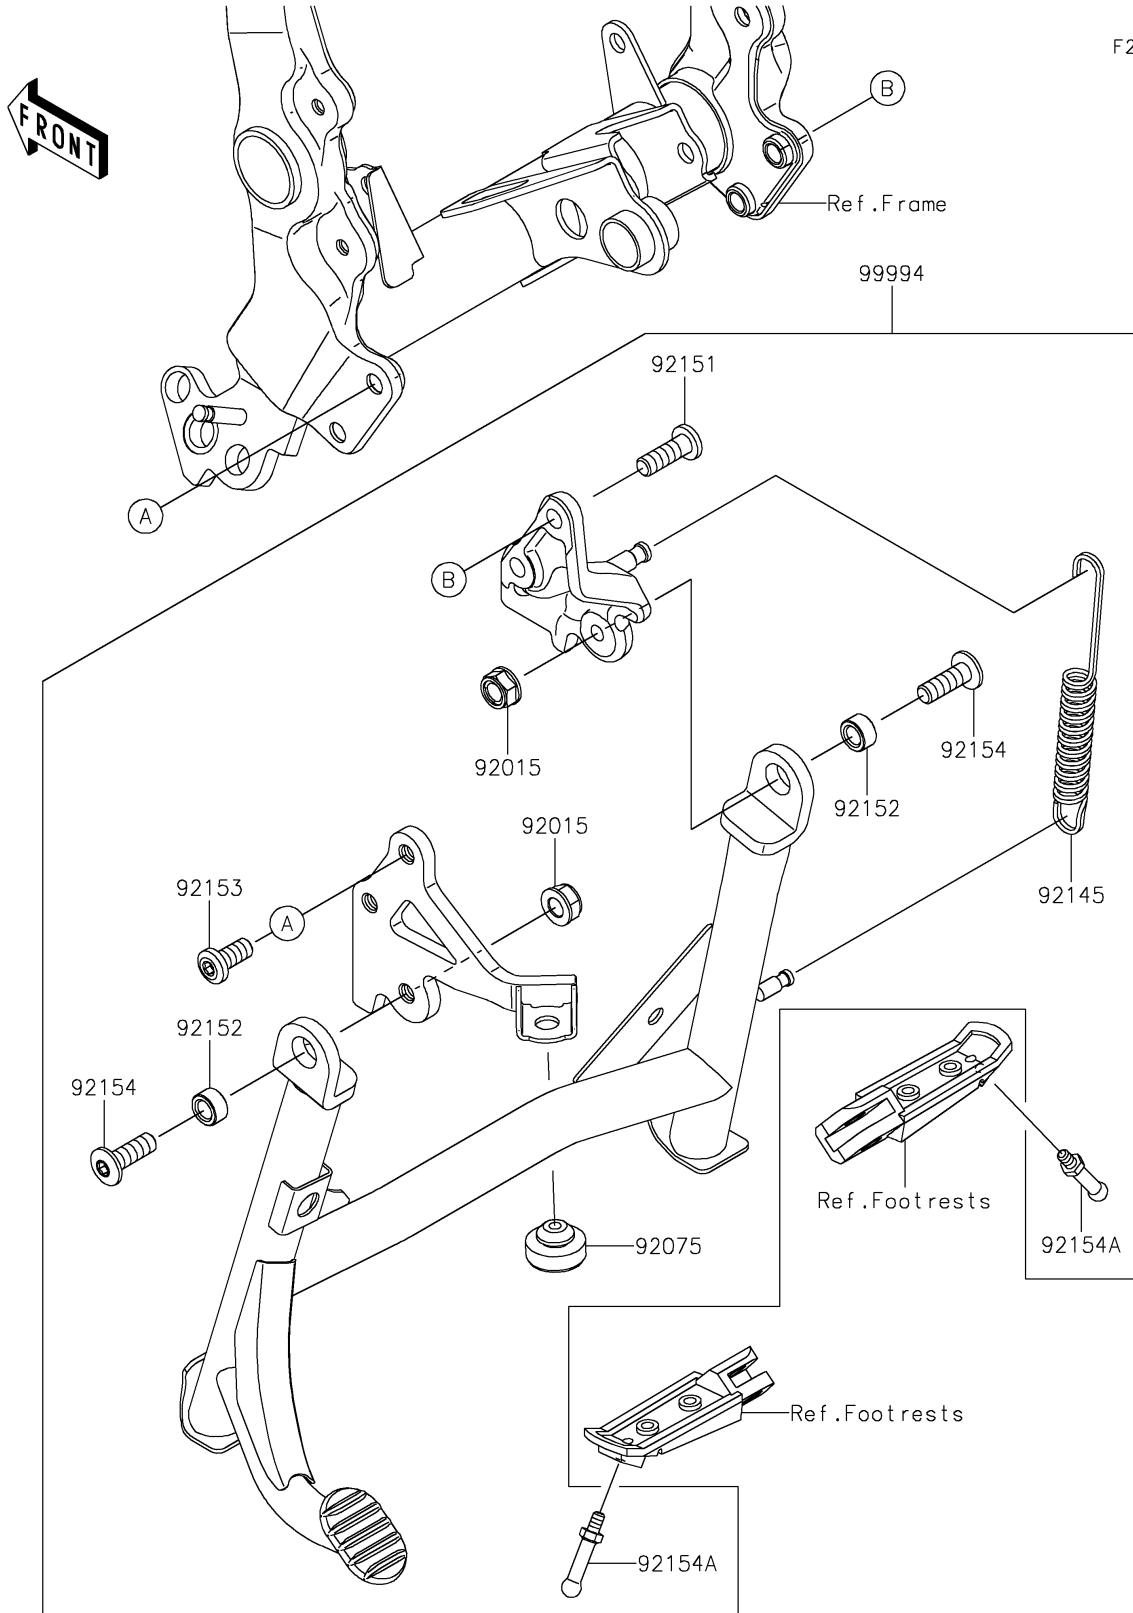

2023 Z900RS SE PARTS DIAGRAM

Accessory(Center Stand)

F2910D

2023 Z900RS SE PARTS LIST

Accessory(Center Stand)

ITEM NAME	PART NUMBER	QUANTITY
NUT,LOCK,FLANGED,10MM (Ref # 92015)	92015-1717	2
DAMPER (Ref # 92075)	92075-1045	1
SPRING,STAND (Ref # 92145)	92145-0071	1
BOLT,SOCKET,10X30 (Ref # 92151)	92151-1372	2
COLLAR,10X17X9 (Ref # 92152)	92152-1906	2
BOLT,SOCKET,10X22 (Ref # 92153)	92153-1477	2
BOLT,SOCKET,10X30 (Ref # 92154)	92154-1665	2
BOLT,BANK SENSOR (Ref # 92154A)	92154-3985	2
KIT-ACCESSORY,CENTER STAND (Ref # 99994)	99994-1283	1