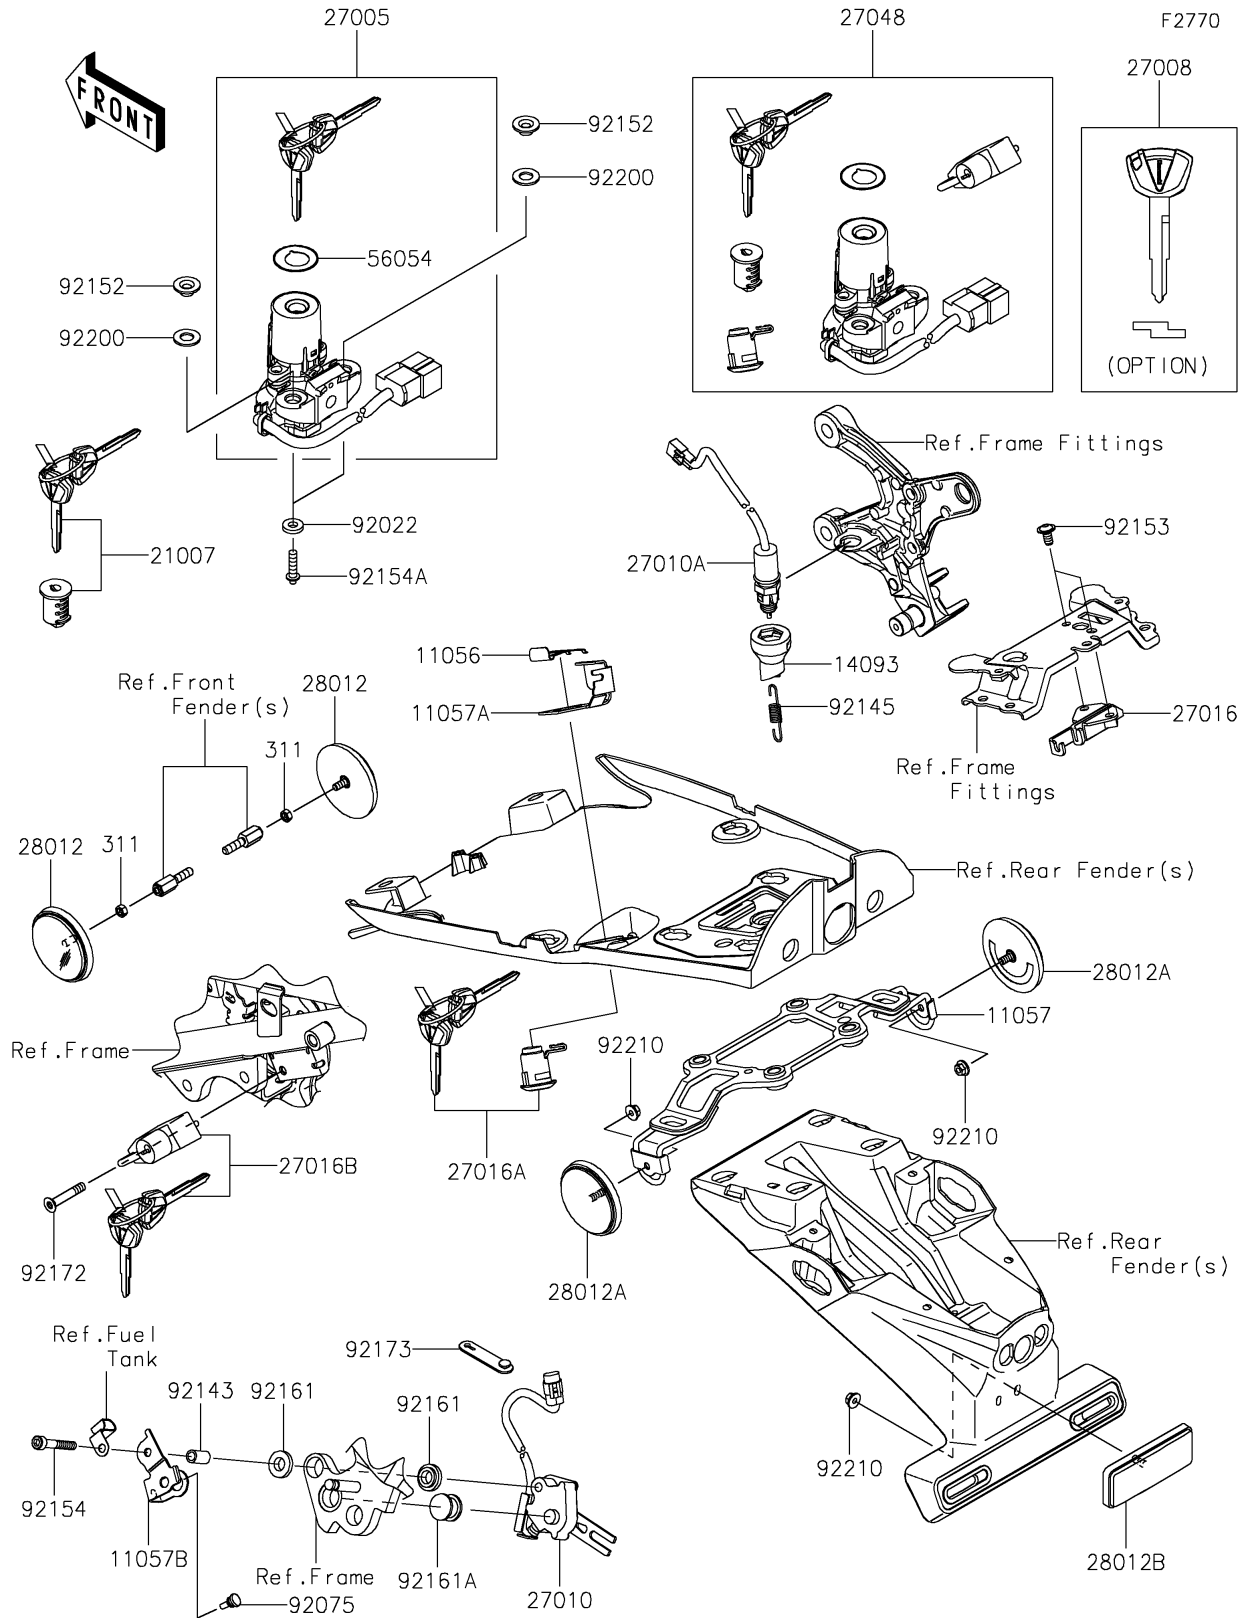

2023 Z900RS SE PARTS DIAGRAM

Ignition Switch/Locks/Reflectors

2023 Z900RS SE PARTS LIST

Ignition Switch/Locks/Reflectors

ITEM NAME	PART NUMBER	QUANTITY
BRACKET,CLASP (Ref # 11056)	11056-0238	1
BRACKET,RR REFLECTOR (Ref # 11057)	11057-0878	1
BRACKET,SEAT LOCK CABLE (Ref # 11057A)	11057-1556	1
BRACKET,STAND SW. (Ref # 11057B)	11057-7166	1
COVER,BRAKE SW. (Ref # 14093)	14093-0666	1
ROTOR,LOCK,TANK CAP (Ref # 21007)	21007-5068	1
SWITCH-ASSY-IGNITION (Ref # 27005)	27005-0646	1
KEY-LOCK,BLANK,IMMOBI (Ref # 27008)	27008-0558	1
SWITCH,SIDE STAND (Ref # 27010)	27010-0112	1
SWITCH,RR BRAKE (Ref # 27010A)	27010-0867	1
LOCK-ASSY,SEAT STRIKER (Ref # 27016)	27016-1115	1
LOCK-ASSY,SEAT (Ref # 27016A)	27016-5373	1
LOCK-ASSY,HELMET (Ref # 27016B)	27016-5402	1
SWITCH-ASSY (Ref # 27048)	27048-5159	1
REFLECTOR-REFLEX,FR,SIDE (Ref # 28012)	28012-0001	2
REFLECTOR-REFLEX (Ref # 28012A)	28012-0002	2
REFLECTOR-REFLEX (Ref # 28012B)	28012-1077	1
MARK,IGNITION (Ref # 56054)	56054-1596	1
WASHER,7X15.5X3 (Ref # 92022)	92022-312	2
DAMPER,6X10X15 (Ref # 92075)	92075-1808	1
COLLAR,6.5X9.5X17 (Ref # 92143)	92143-1408	1
SPRING,REAR BRAKE (Ref # 92145)	92145-0946	1
COLLAR (Ref # 92152)	92152-0423	2
BOLT,SOCKET,6X12 (Ref # 92153)	92153-1617	2
BOLT,SOCKET,6X40 (Ref # 92154)	92154-0505	1
BOLT,TORX,6X22 (Ref # 92154A)	92154-1858	2
DAMPER (Ref # 92161)	92161-0117	2
DAMPER (Ref # 92161A)	92161-0118	1
SCREW,HEXLOBE,6X35 (Ref # 92172)	92172-0835	1

2023 Z900RS SE PARTS LIST

Ignition Switch/Locks/Reflectors

ITEM NAME	PART NUMBER	QUANTITY
CLAMP,RUBBER PLATE (Ref # 92173)	92173-1229	1
WASHER,10.2X20X1.6 (Ref # 92200)	92200-0328	2
NUT,FLANGED,5MM (Ref # 92210)	92210-0007	3
NUT-HEX,5MM (Ref # 311)	311AB0500	2