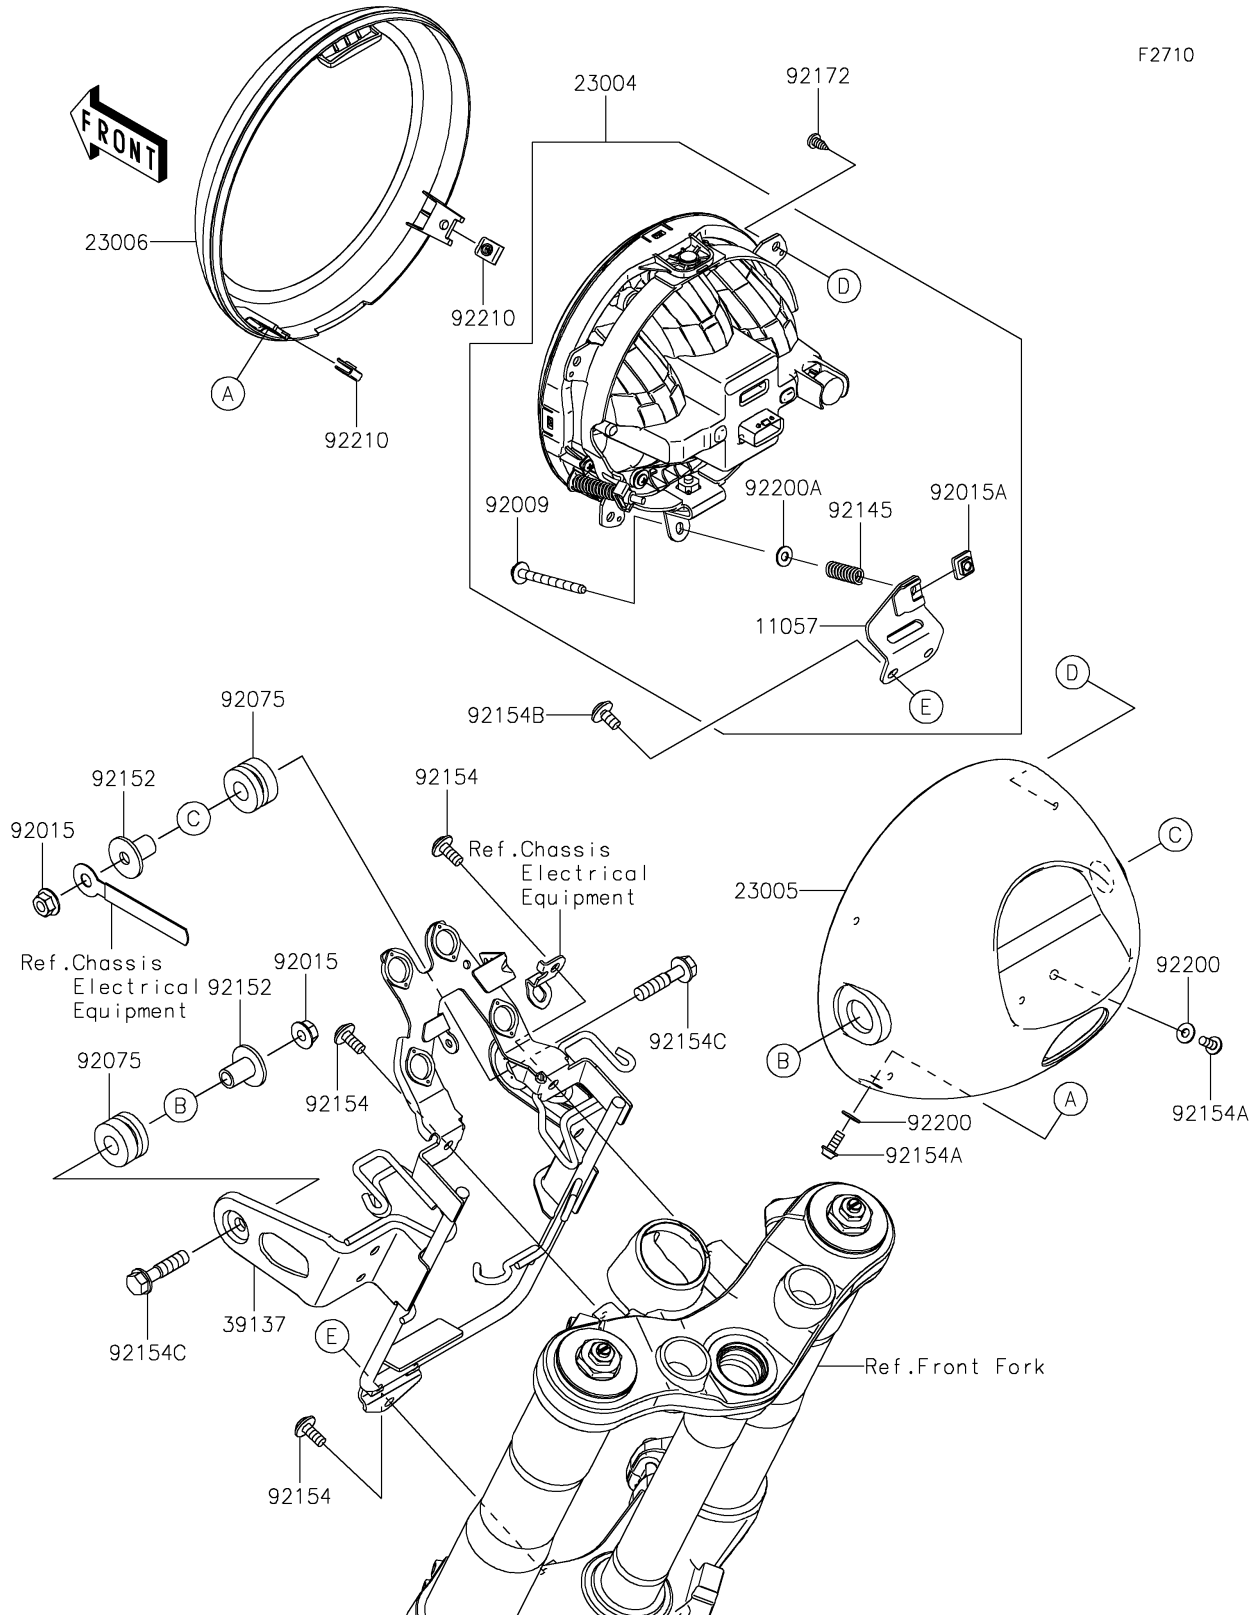

2023 Z900RS SE PARTS DIAGRAM

Headlight(s)

2023 Z900RS SE PARTS LIST

Headlight(s)

ITEM NAME	PART NUMBER	QUANTITY
BRACKET (Ref # 11057)	11057-2657	1
LAMP-HEAD,LED (Ref # 23004)	23004-0406	1
BODY-COMP-HEAD LAMP,EBONY (Ref # 23005)	23005-0049-H8	1
RIM-LAMP (Ref # 23006)	23006-0019	1
STAY-COMP,HEAD LAMP (Ref # 39137)	39137-0715	1
SCREW,ADJUST,5X55 (Ref # 92009)	92009-1683	1
NUT,FLANGED,8MM (Ref # 92015)	92015-1014	2
NUT,5MM (Ref # 92015A)	92015-1897	1
DAMPER (Ref # 92075)	92075-1736	2
SPRING (Ref # 92145)	92145-1887	1
COLLAR,8X12X20.3 (Ref # 92152)	92152-2433	2
BOLT,SOCKET,6X14 (Ref # 92154)	92154-0907	3
BOLT,SOCKET,5X12 (Ref # 92154A)	92154-0917	2
BOLT,SOCKET,6X12 (Ref # 92154B)	92154-2706	2
BOLT,FLANGED,8X35 (Ref # 92154C)	92154-2923	2
SCREW,TAPPING,5X12 (Ref # 92172)	92172-0239	4
WASHER,NYLON,5.2X12X1 (Ref # 92200)	92200-2208	2
WASHER (Ref # 92200A)	92200-2282	1
NUT (Ref # 92210)	92210-0571	2