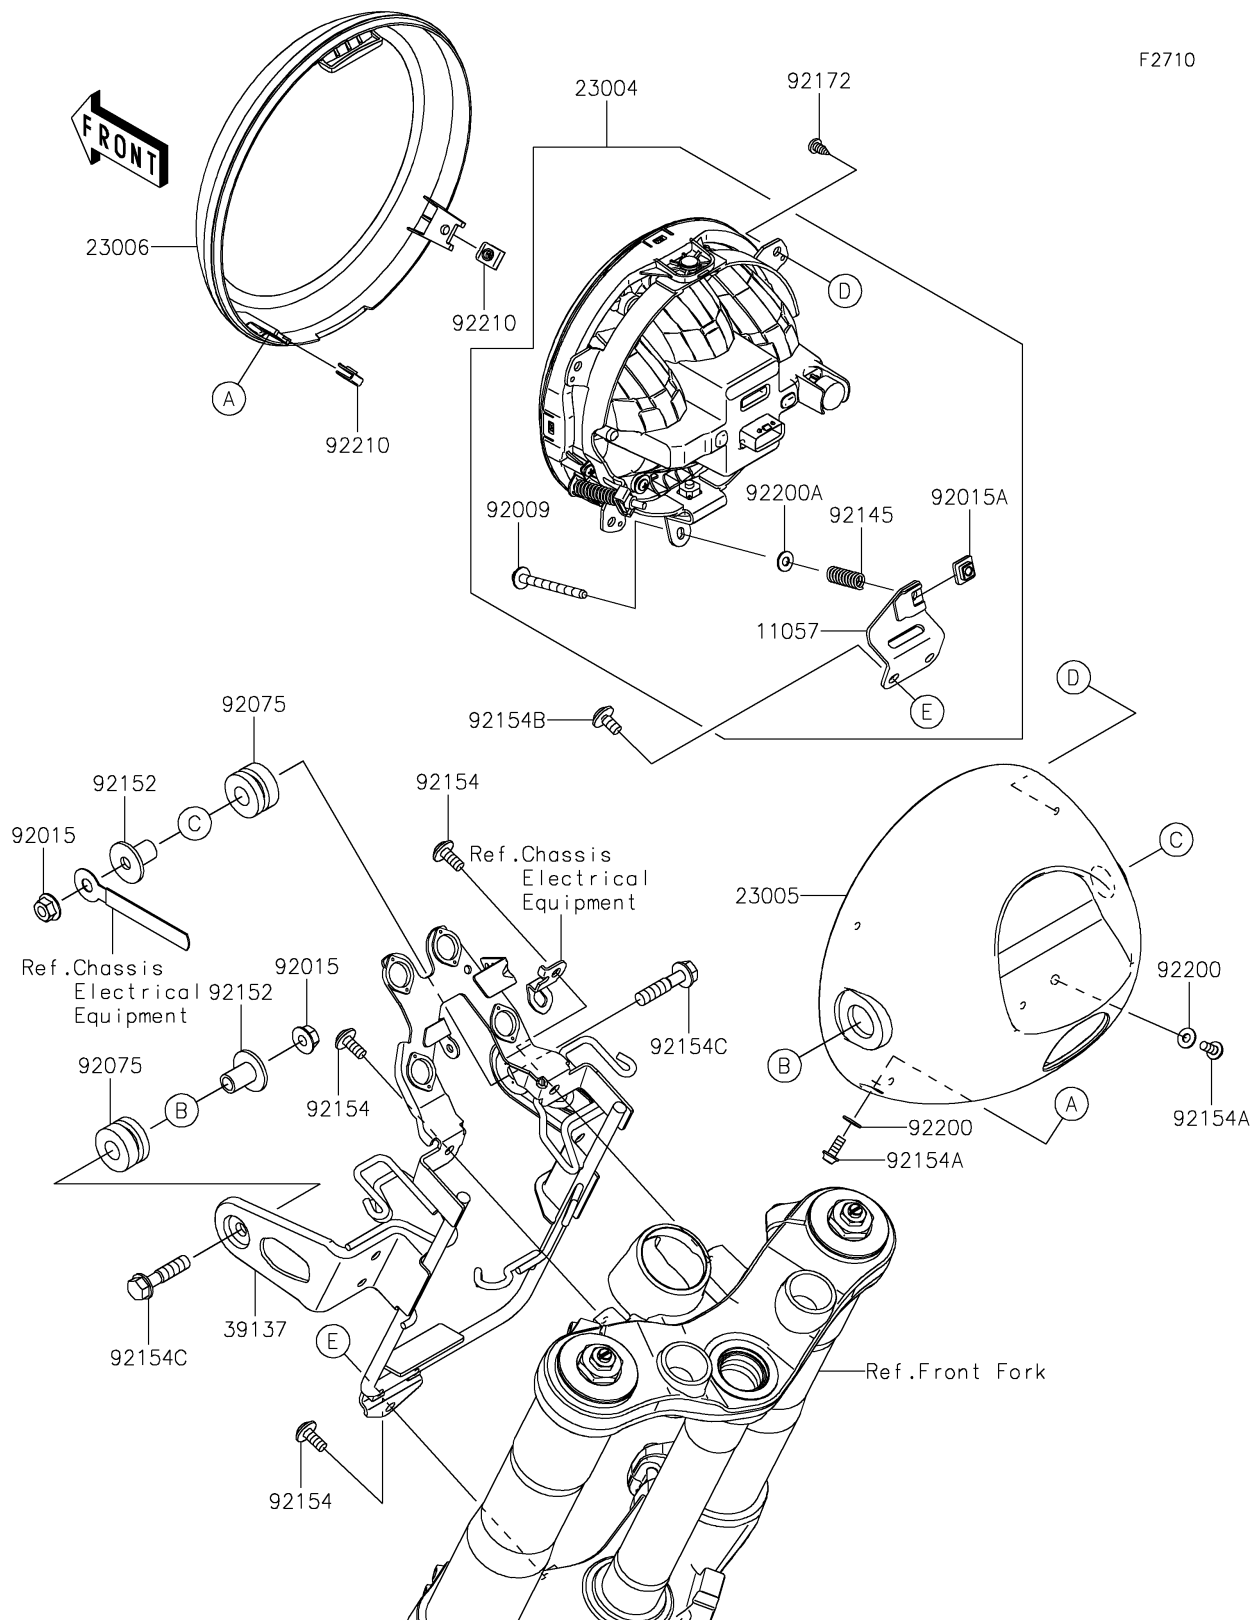

2022 Z900RS SE

PARTS DIAGRAM

Headlight(s)

2022 Z900RS SE

PARTS LIST

Headlight(s)

ITEM NAME	PART NUMBER	QUANTITY
BRACKET (Ref # 11057)	11057-2657	1
LAMP-HEAD,LED (Ref # 23004)	23004-0406	1
BODY-COMP-HEAD LAMP,EBONY (Ref # 23005)	23005-0049-H8	1
RIM-LAMP (Ref # 23006)	23006-0019	1
STAY-COMP,HEAD LAMP (Ref # 39137)	39137-0715	1
SCREW,ADJUST,5X55 (Ref # 92009)	92009-1683	1
NUT,FLANGED,8MM (Ref # 92015)	92015-1014	2
NUT,5MM (Ref # 92015A)	92015-1897	1
DAMPER (Ref # 92075)	92075-1736	2
SPRING (Ref # 92145)	92145-1887	1
COLLAR,8X12X20.3 (Ref # 92152)	92152-2433	2
BOLT,SOCKET,6X14 (Ref # 92154)	92154-0907	3
BOLT,SOCKET,5X12 (Ref # 92154A)	92154-0917	2
BOLT,SOCKET,6X12 (Ref # 92154B)	92154-2706	2
BOLT,FLANGED,8X35 (Ref # 92154C)	92154-2923	2
SCREW,TAPPING,5X12 (Ref # 92172)	92172-0239	4
WASHER,NYLON,5.2X12X1 (Ref # 92200)	92200-2208	2
WASHER (Ref # 92200A)	92200-2282	1
NUT (Ref # 92210)	92210-0571	2