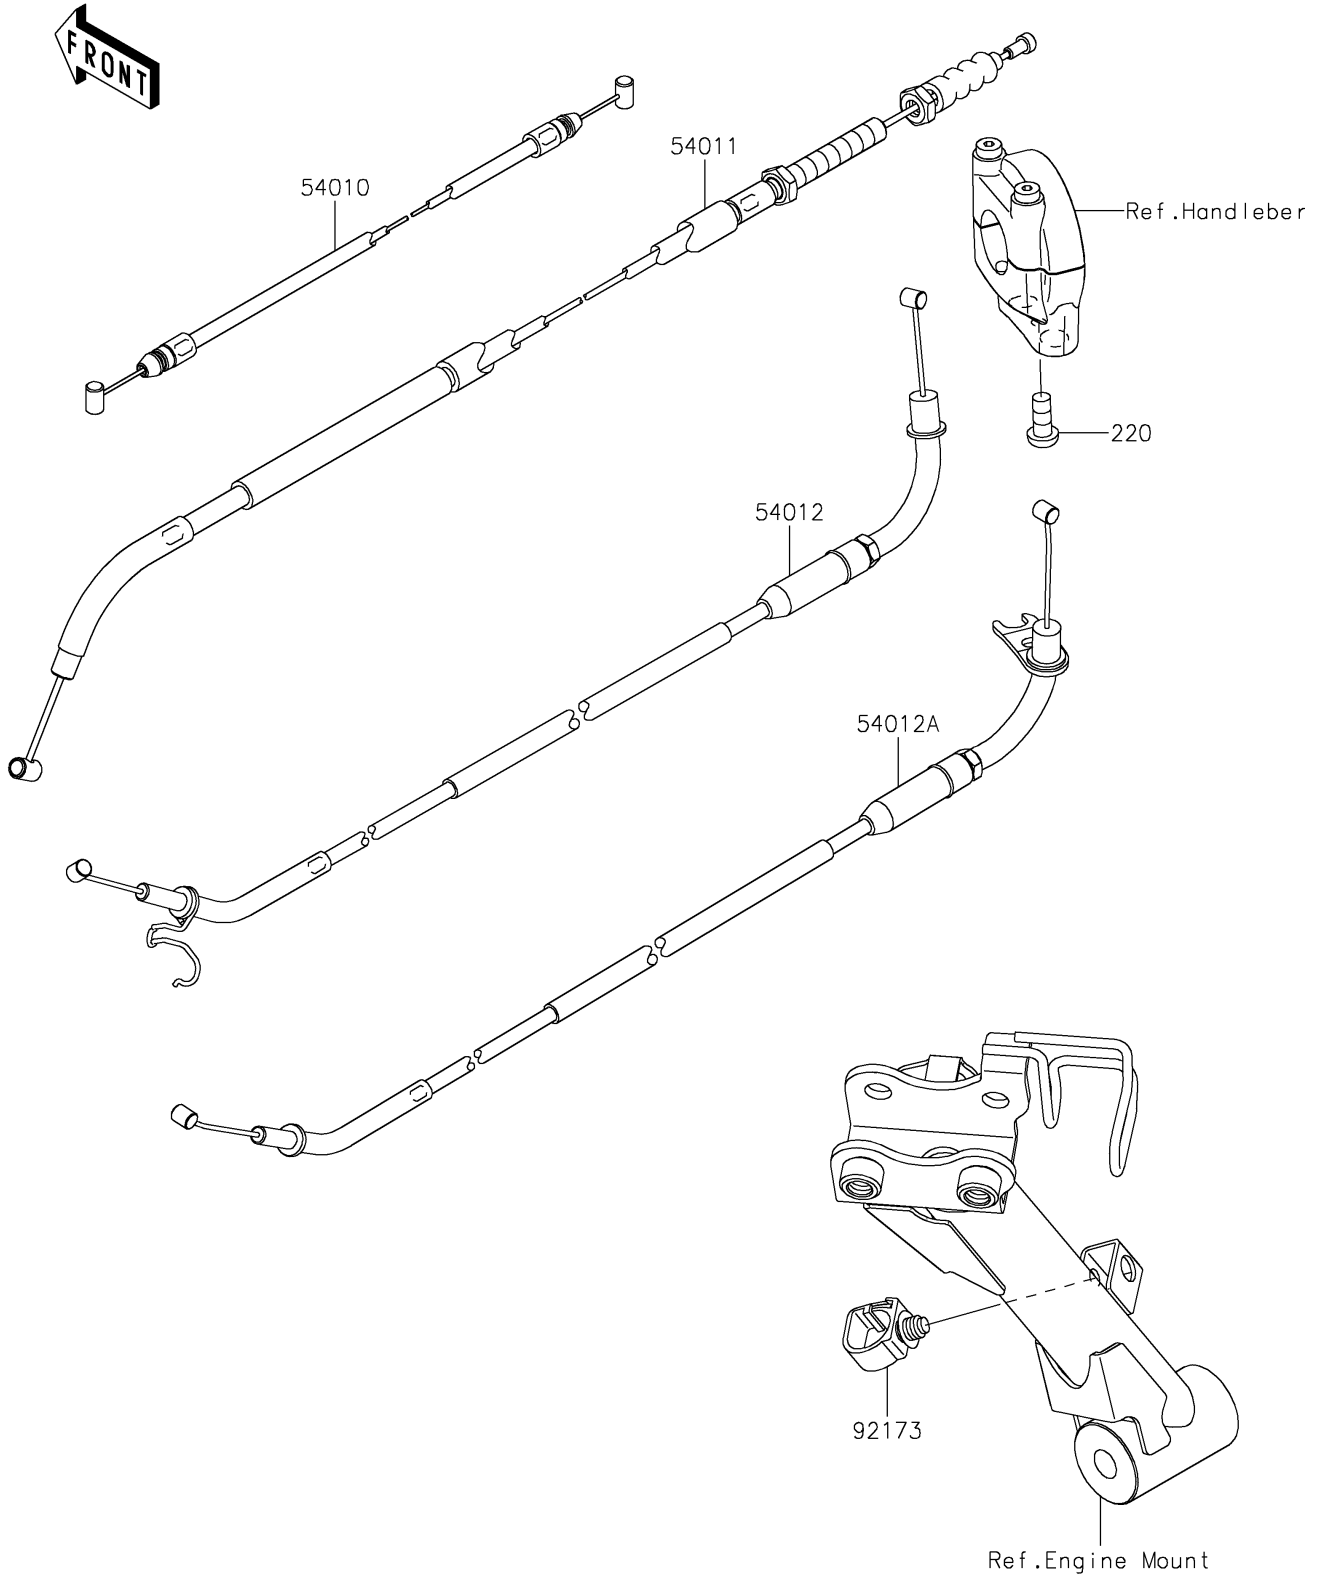

2023 Z900RS SE PARTS DIAGRAM

Cables

F2540

2023 Z900RS SE PARTS LIST

Cables

ITEM NAME	PART NUMBER	QUANTITY
CABLE,SEAT LOCK (Ref # 54010)	54010-0620	1
CABLE-CLUTCH (Ref # 54011)	54011-0624	1
CABLE-THROTTLE,OPENING (Ref # 54012)	54012-0656	1
CABLE-THROTTLE,CLOSING (Ref # 54012A)	54012-0657	1
CLAMP,HOLDER CLIP (Ref # 92173)	92173-0868	1
SCREW-PAN-CROS,6X14 (Ref # 220)	220AB0614	1