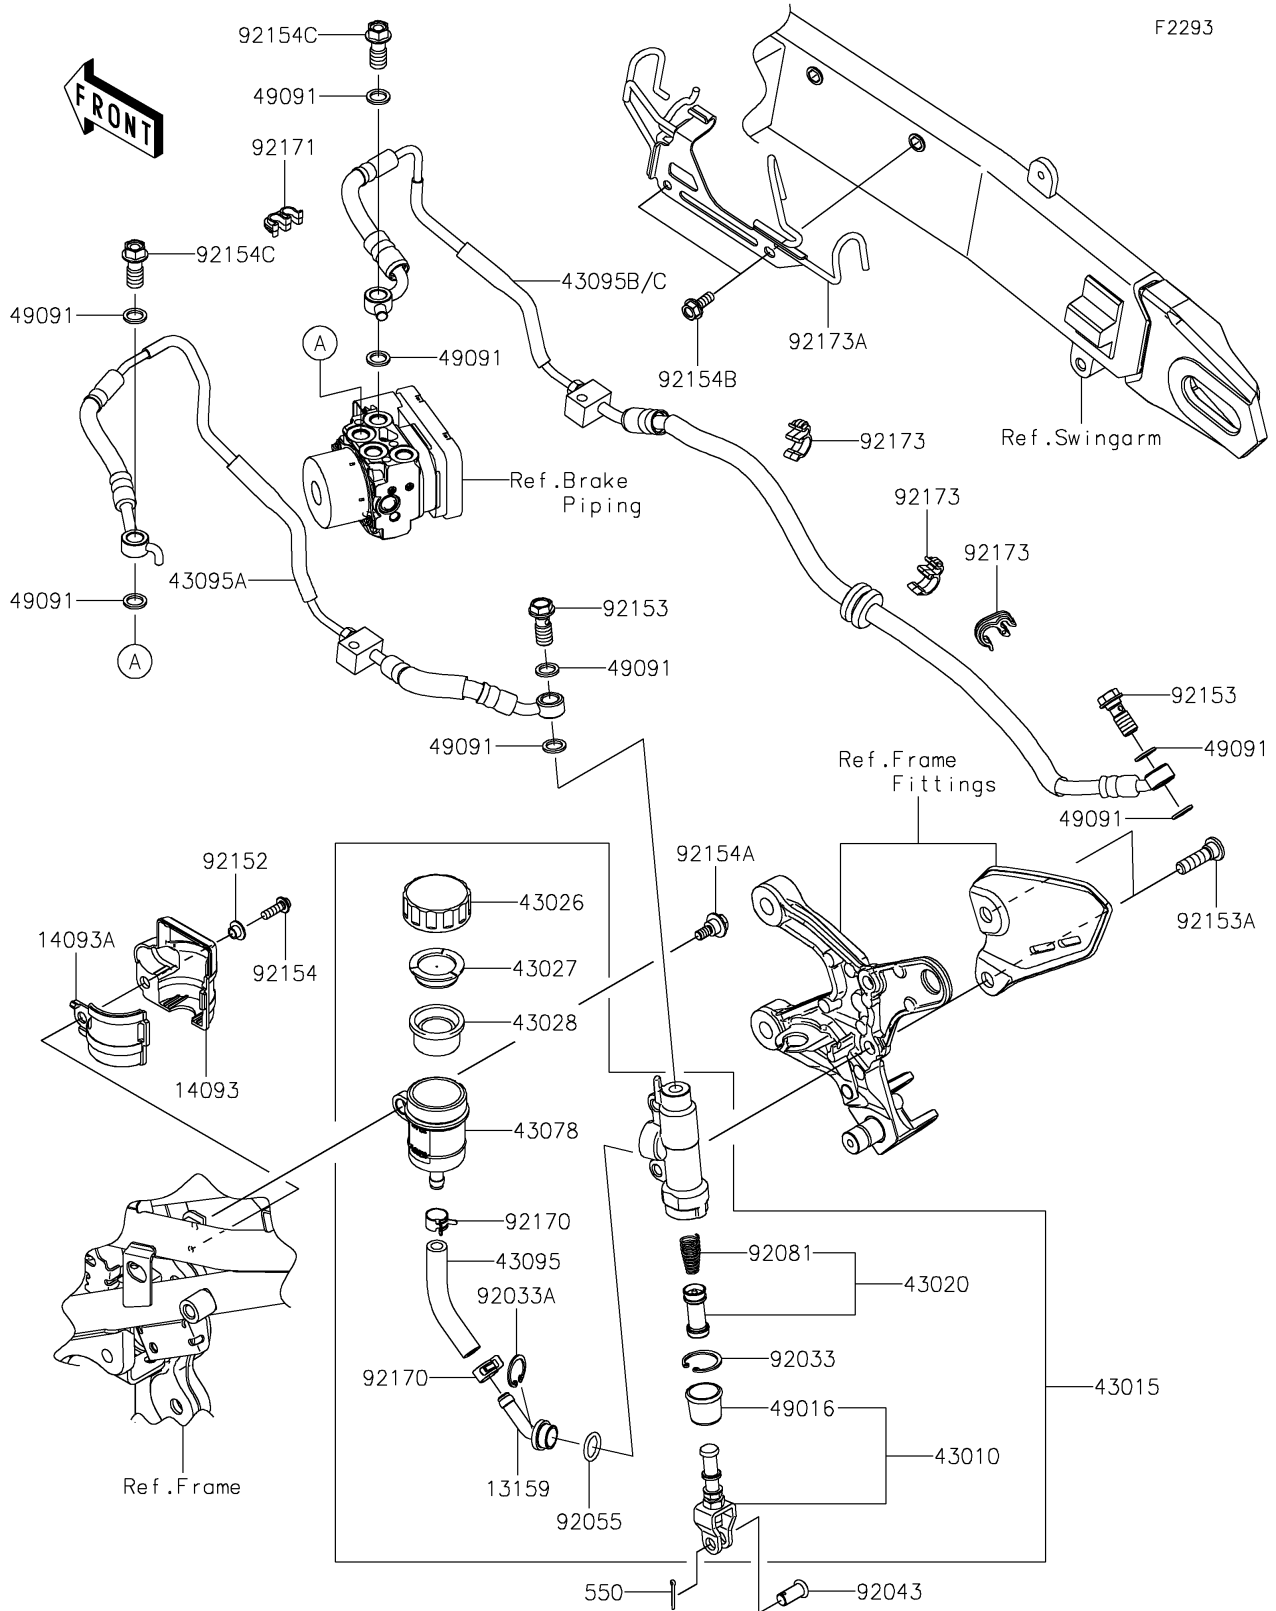

2023 Z900RS SE PARTS DIAGRAM

Rear Master Cylinder

2023 Z900RS SE PARTS LIST

Rear Master Cylinder

ITEM NAME	PART NUMBER	QUANTITY
CONNECTOR (Ref # 13159)	13159-0008	1
COVER,RR RESERVOIR,OUTER (Ref # 14093)	14093-0653	1
COVER,RR RESERVOIR,INNER (Ref # 14093A)	14093-0654	1
ROD-ASSY-BRAKE (Ref # 43010)	43010-0020	1
CYLINDER-ASSY-MASTER,RR (Ref # 43015)	43015-0664	1
PISTON-COMP-BRAKE (Ref # 43020)	43020-1057	1
CAP-BRAKE (Ref # 43026)	43026-0009	1
PLATE-DIAPHRAGM (Ref # 43027)	43027-1053	1
DIAPHRAGM (Ref # 43028)	43028-1065	1
RESERVOIR (Ref # 43078)	43078-0060	1
HOSE-BRAKE (Ref # 43095)	43095-1496	1
HOSE-BRAKE,RR M/CYL.-ABS UNIT (Ref # 43095A)	43095-1721	1
HOSE-BRAKE,ABS UNIT-RR CALIPER (Ref # 43095B)	43095-1723	1
COVER-SEAL,BRAKE PISTON (Ref # 49016)	49016-1103	1
WASHER-SEAL,10.1X14.5X1.5 (Ref # 49091)	49091-0001	8
RING-SNAP,20.9X24.6X1.2 (Ref # 92033)	92033-0079	1
RING-SNAP,20.5MM (Ref # 92033A)	92033-1186	1
PIN,8X17 (Ref # 92043)	92043-0104	1
RING-O,14.8X2.4 (Ref # 92055)	92055-0741	1
SPRING,MASTER CYLINDER (Ref # 92081)	92081-1737	1
COLLAR,5.3X7.3X5.3 (Ref # 92152)	92152-2190	1
BOLT,OIL,L=23 (Ref # 92153)	92153-0627	2
BOLT,SOCKET,8X30 (Ref # 92153A)	92153-1624	2
BOLT,SOCKET,5X16 (Ref # 92154)	92154-0209	1
BOLT,FLANGED,6X16 (Ref # 92154A)	92154-0385	1
BOLT,FLANGED,6X16 (Ref # 92154B)	92154-0899	2
BOLT,BANJO,10X22 (Ref # 92154C)	92154-1138	2
CLAMP,HOSE (Ref # 92170)	92170-1091	2
CLAMP (Ref # 92171)	92171-0817	1

2023 Z900RS SE PARTS LIST

Rear Master Cylinder

ITEM NAME	PART NUMBER	QUANTITY
CLAMP,HOSE&SENSOR LINE (Ref # 92173)	92173-1613	3
CLAMP,HOSE&SENSOR LINE (Ref # 92173A)	92173-2115	1
PIN-COTTER,2.0X15 (Ref # 550)	550AA2015	1