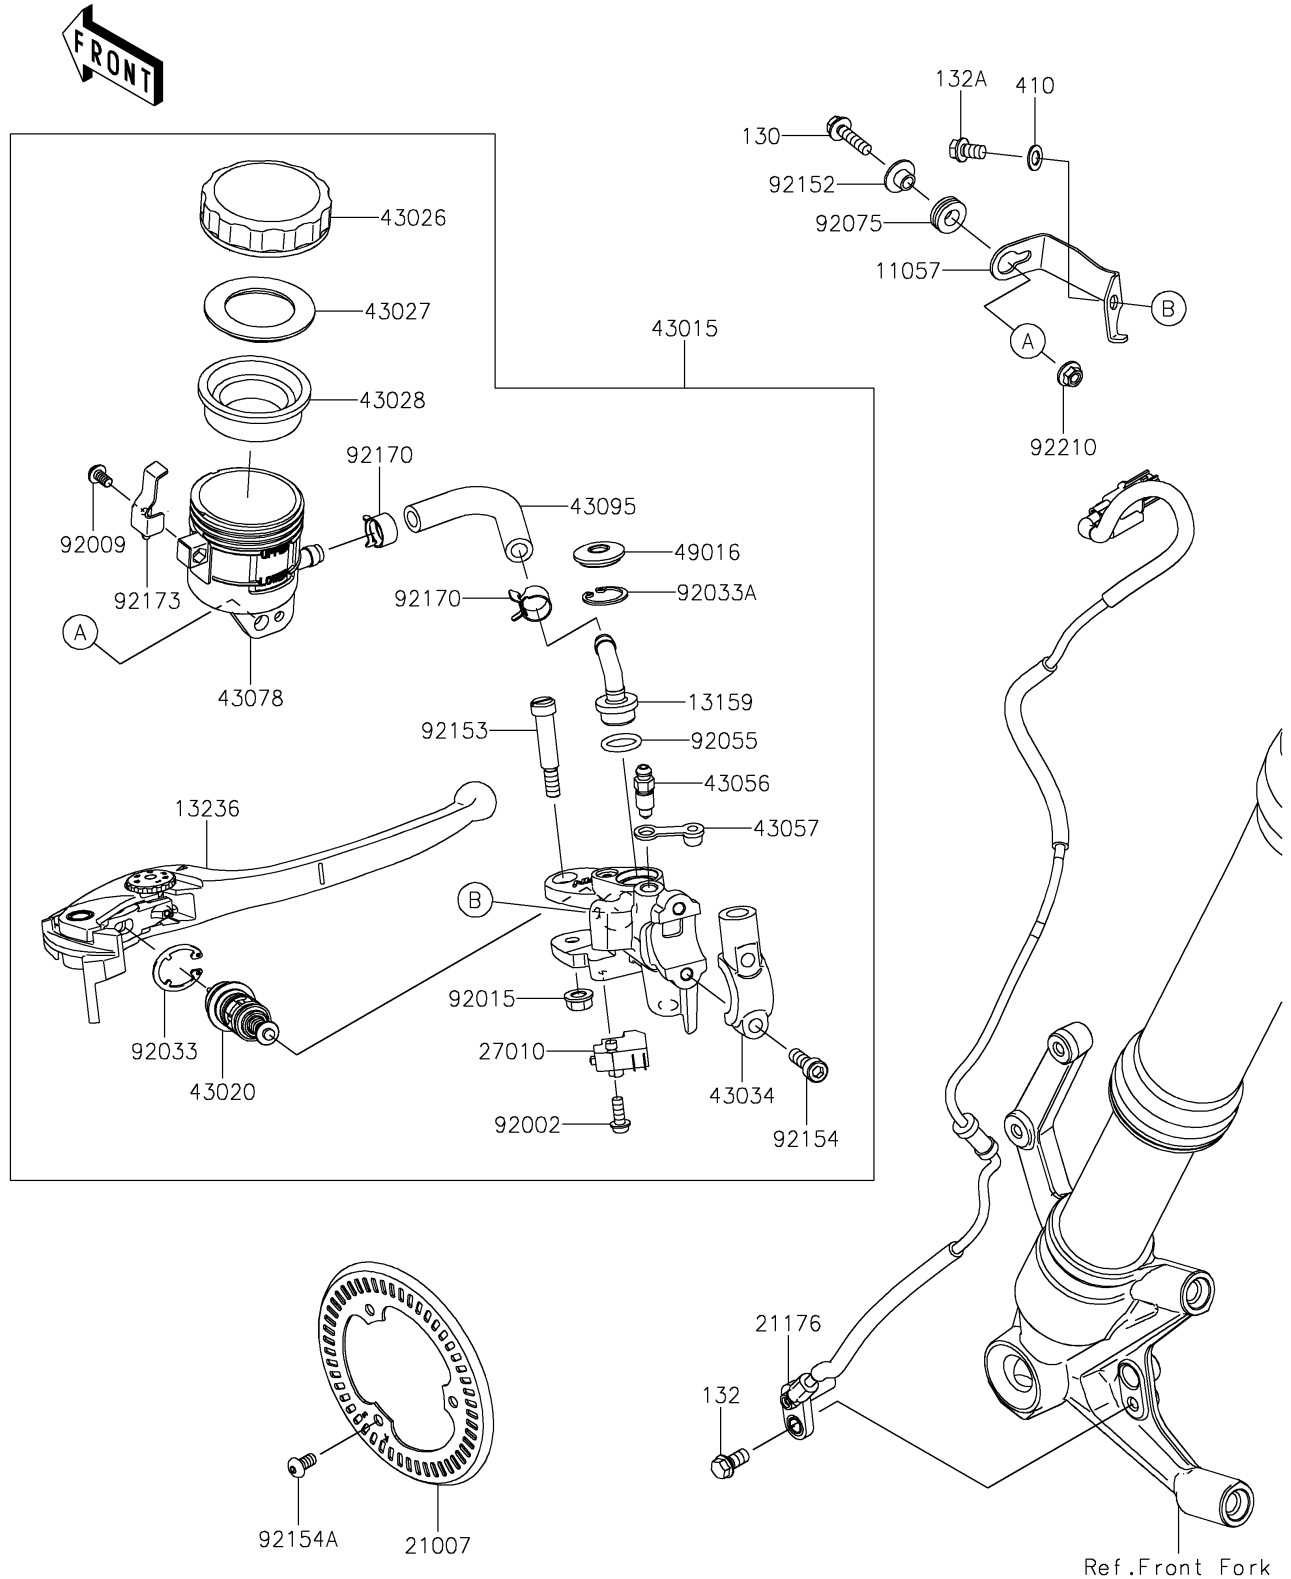

2023 Z900RS SE PARTS DIAGRAM

Front Master Cylinder

F2291

2023 Z900RS SE PARTS LIST

Front Master Cylinder

ITEM NAME	PART NUMBER	QUANTITY
BRACKET,RESERVOIR TANK (Ref # 11057)	11057-1345	1
CONNECTOR (Ref # 13159)	13159-1061	1
LEVER-COMP,FRONT BRAKE (Ref # 13236)	13236-0139	1
ROTOR,FR SENSOR (Ref # 21007)	21007-0672	1
SENSOR,SPEED,FR (Ref # 21176)	21176-1135	1
SWITCH,BRAKE (Ref # 27010)	27010-0762	1
CYLINDER-ASSY-MASTER,FR (Ref # 43015)	43015-0786	1
PISTON-COMP-BRAKE (Ref # 43020)	43020-0028	1
CAP-BRAKE (Ref # 43026)	43026-1051	1
PLATE-DIAPHRAGM (Ref # 43027)	43027-1051	1
DIAPHRAGM,MASTER CYLINDER (Ref # 43028)	43028-1057	1
HOLDER-BRAKE,MASTER CYLINDER (Ref # 43034)	43034-0057	1
BREATHER-BRAKE (Ref # 43056)	43056-1056	1
CAP-BREATHER (Ref # 43057)	43057-1001	1
RESERVOIR (Ref # 43078)	43078-0591	1
HOSE-BRAKE (Ref # 43095)	43095-1486	1
COVER-SEAL (Ref # 49016)	49016-1147	1
BOLT,SCREW,4X12 (Ref # 92002)	92002-1323	1
SCREW (Ref # 92009)	92009-1570	1
NUT,FLANGED,6MM (Ref # 92015)	92015-1528	1
RING-SNAP (Ref # 92033)	92033-0034	1
RING-SNAP,20.5MM (Ref # 92033A)	92033-1186	1
RING-O,14.8X2.4 (Ref # 92055)	92055-0741	1
DAMPER (Ref # 92075)	92075-161	1
COLLAR (Ref # 92152)	92152-0017	1
BOLT,LEVER (Ref # 92153)	92153-0868	1
BOLT,SOCKET,6X22 (Ref # 92154)	92154-1271	2
BOLT,SOCKET,5X10 (Ref # 92154A)	92154-1292	3
CLAMP,HOSE (Ref # 92170)	92170-1091	2

2023 Z900RS SE PARTS LIST

Front Master Cylinder

ITEM NAME	PART NUMBER	QUANTITY
CLAMP (Ref # 92173)	92173-1790	1
NUT,FLANGED,5MM (Ref # 92210)	92210-0007	1
BOLT-FLANGED,5X20 (Ref # 130)	130BB0520	1
BOLT-FLANGED-SMALL,6X12 (Ref # 132)	132BA0612	1
BOLT-FLANGED-SMALL,6X10 (Ref # 132A)	132BB0610	1
WASHER-PLAIN-SMALL,6MM (Ref # 410)	410AB0600	1