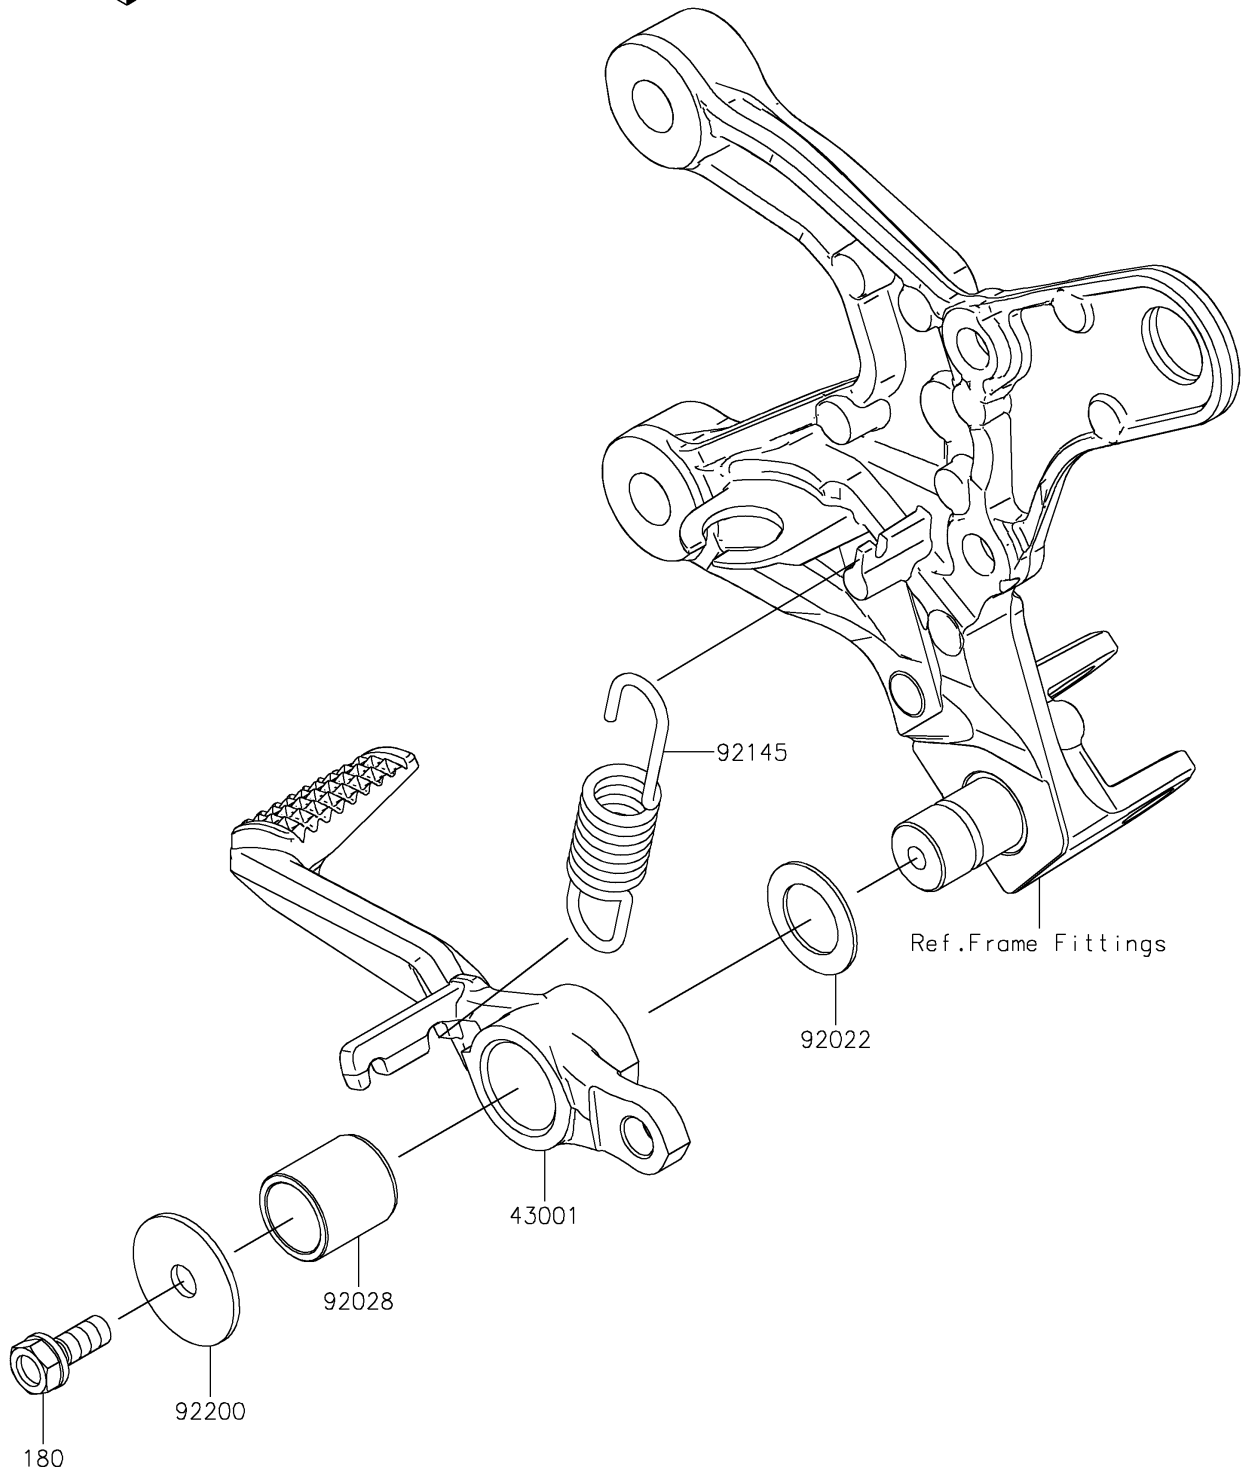

# 2023 Z900RS SE PARTS DIAGRAM

Brake Pedal/Torque Link

F2260

## 2023 Z900RS SE PARTS LIST

### Brake Pedal/Torque Link

ITEM NAME	PART NUMBER	QUANTITY
LEVER-BRAKE (Ref # 43001)	43001-0760	1
WASHER,15.3X24X1 (Ref # 92022)	92022-326	1
BUSHING,BRAKE PEDAL (Ref # 92028)	92028-1282	1
SPRING,BRAKE PEDAL RETURN (Ref # 92145)	92145-0100	1
WASHER,7X28X1.6 (Ref # 92200)	92200-0279	1
BOLT-UPSET-WS,6X16 (Ref # 180)	180BA0616	1