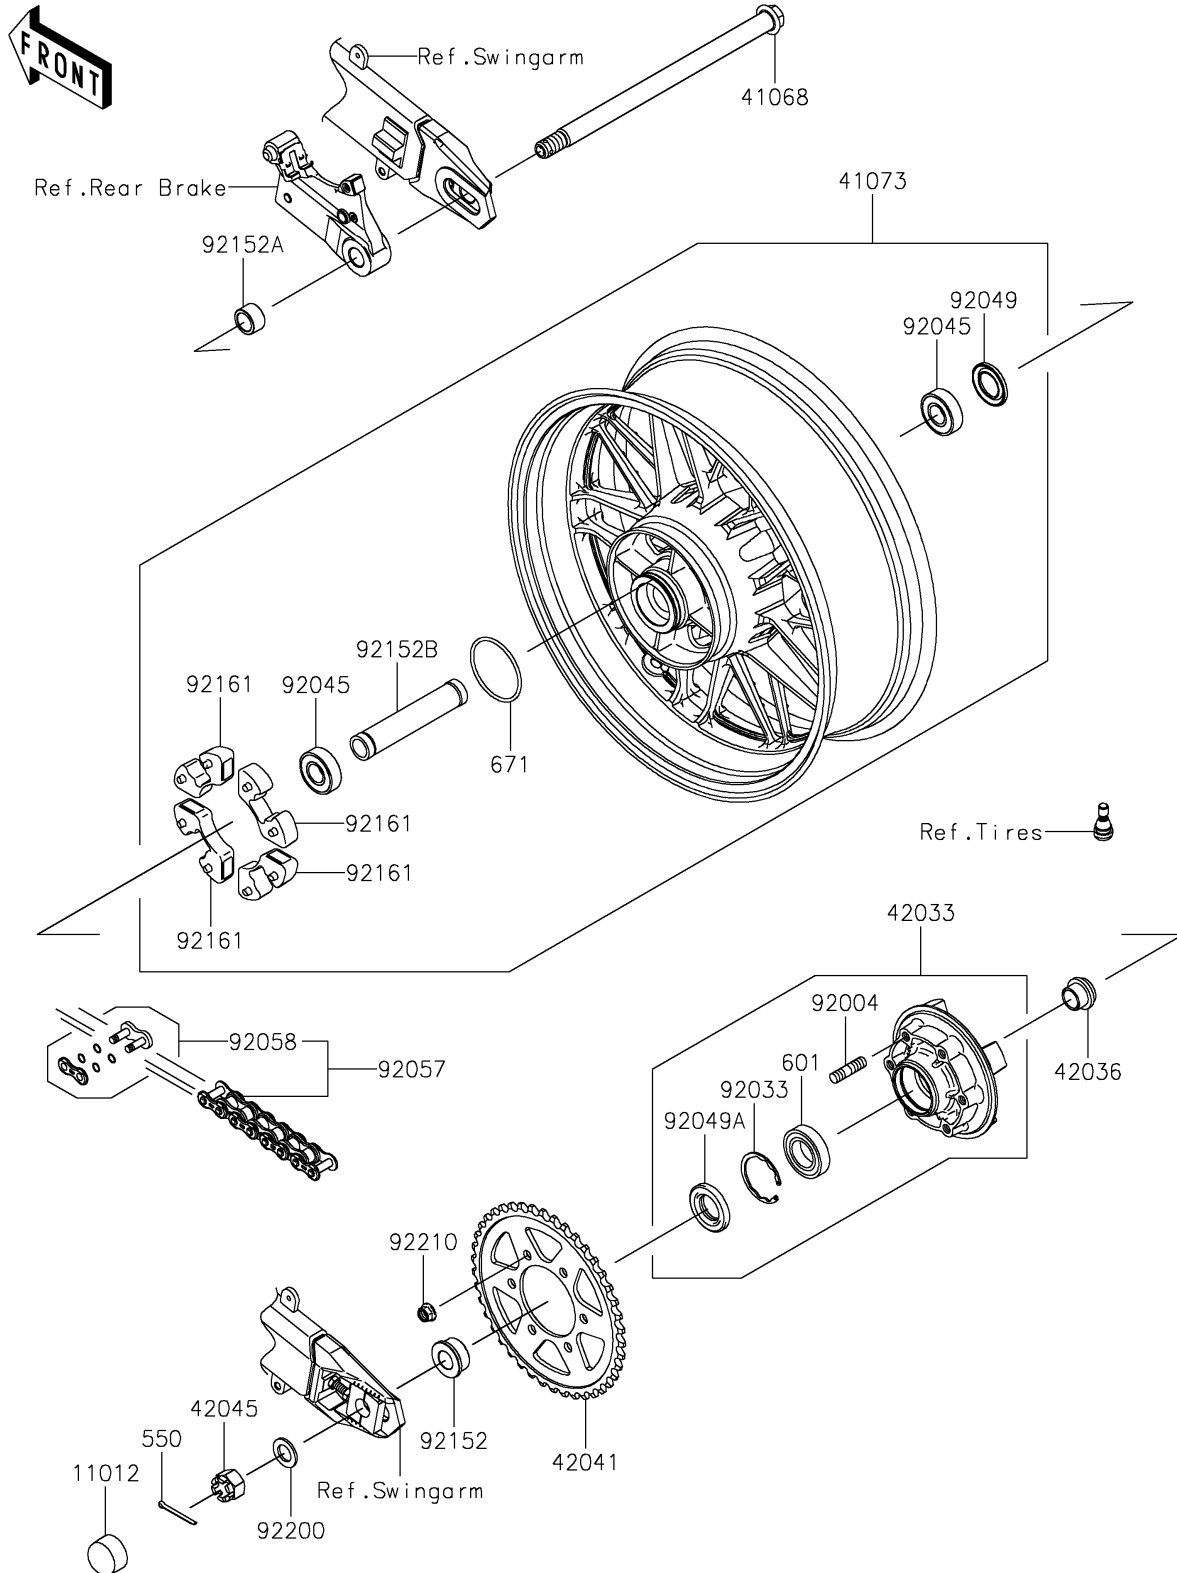

2023 Z900RS SE PARTS DIAGRAM

Rear Wheel/Chain

F2240

2023 Z900RS SE PARTS LIST

Rear Wheel/Chain

ITEM NAME	PART NUMBER	QUANTITY
CAP,AXLE NUT (Ref # 11012)	11012-1590	1
AXLE,RR,18X327.2 (Ref # 41068)	41068-0619	1
WHEEL-ASSY,RR,GOLD (Ref # 41073)	41073-0787-63J	1
COUPLING-ASSY,RR HUB (Ref # 42033)	42033-0028	1
SLEEVE,RR HUB,L=23 (Ref # 42036)	42036-1251	1
SPROCKET-HUB,42T (Ref # 42041)	42041-0163	1
NUT,CASTLE,18MM (Ref # 42045)	42045-018	1
STUD,10X19 (Ref # 92004)	92004-0028	6
RING-SNAP,52MM (Ref # 92033)	92033-1043	1
BEARING-BALL,20X47X14 (Ref # 92045)	92045-0821	2
SEAL-OIL,BJN28475 (Ref # 92049)	92049-1056	1
SEAL-OIL (Ref # 92049A)	92049-1287	1
CHAIN,DRIVE,EK525RMX3/3D,114L (Ref # 92057)	92057-0672	1
JOINT-CHAIN (Ref # 92058)	92058-0041	1
COLLAR,RR AXLE,LH,L=18 (Ref # 92152)	92152-0118	1
COLLAR,RR AXLE,RH,L=16.4 (Ref # 92152A)	92152-0559	1
COLLAR,20.2X27.2X141.9 (Ref # 92152B)	92152-2551	1
DAMPER,SHOCK,RR HUB (Ref # 92161)	92161-0342	4
WASHER,19X32X2.6 (Ref # 92200)	92200-1489	1
NUT,LOCK,FLANGED,10MM (Ref # 92210)	92210-0276	6
PIN-COTTER,4.0X40 (Ref # 550)	550AA4040	1
BEARING-BALL (Ref # 601)	601B6205UU	1
O RING,60MM (Ref # 671)	671B2560	1