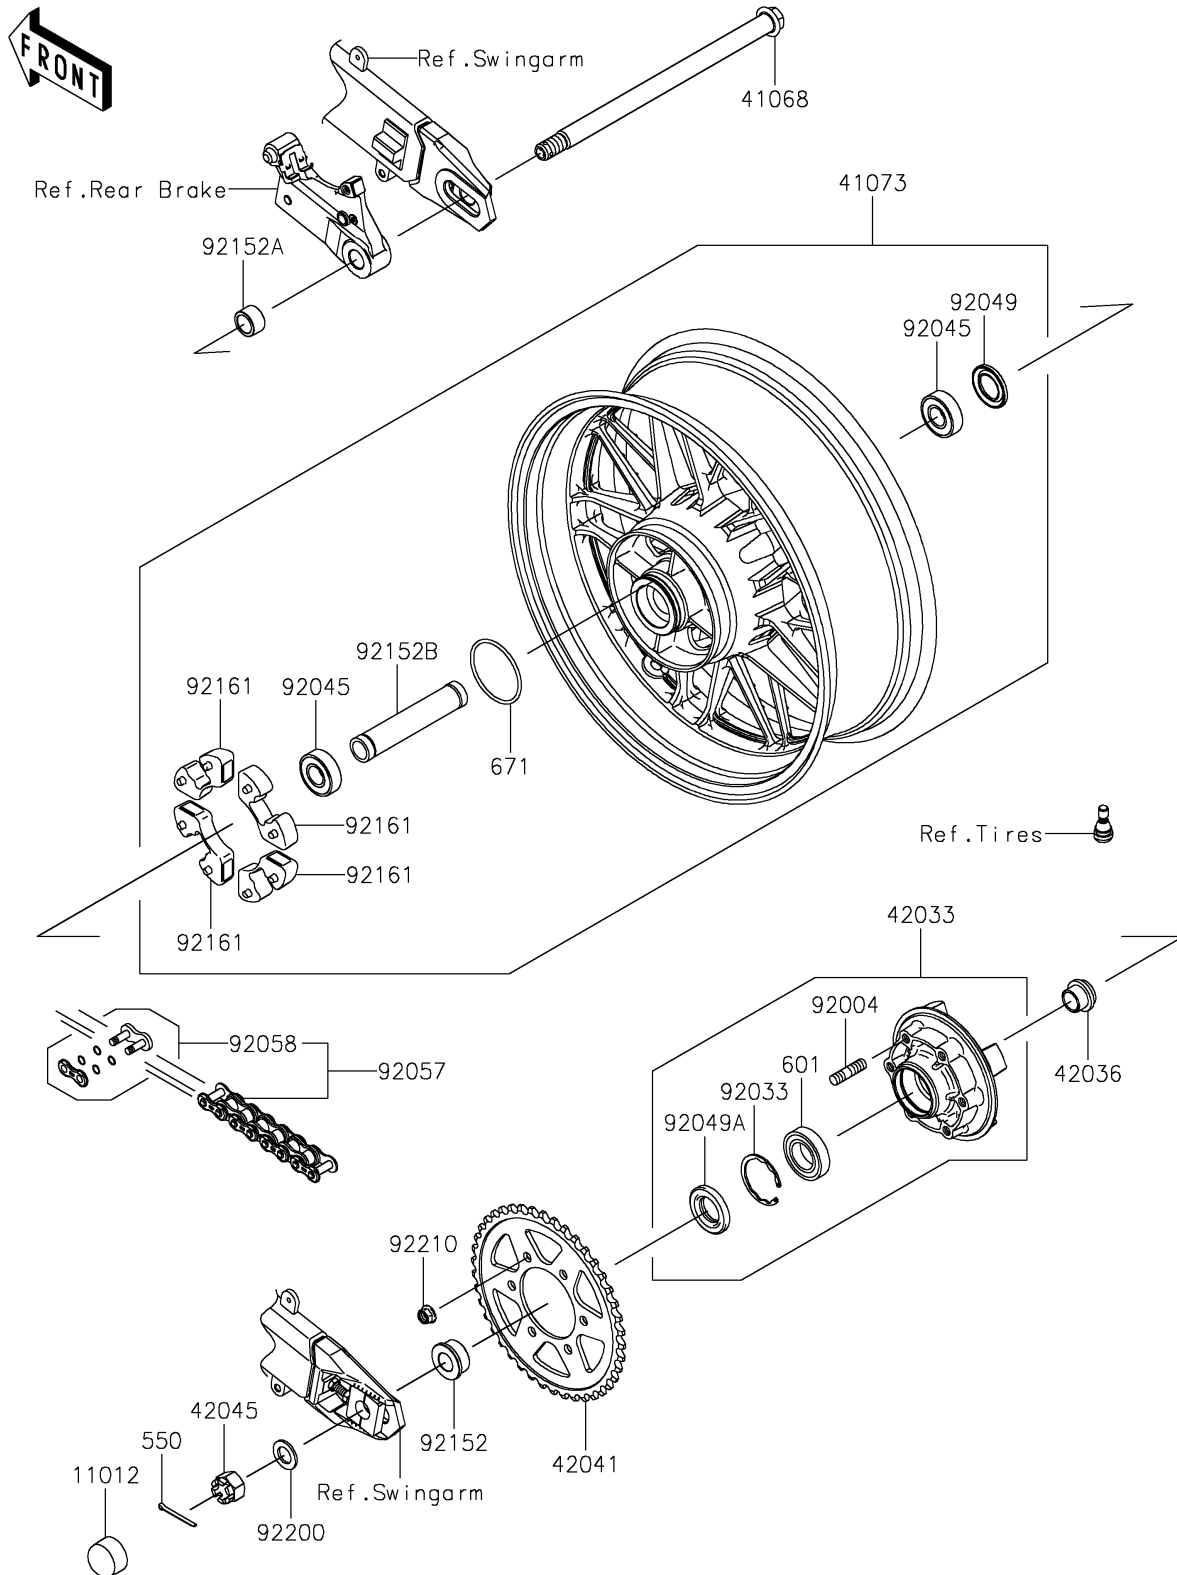

2022 Z900RS SE

PARTS DIAGRAM

Rear Wheel/Chain

F2240

2022 Z900RS SE

PARTS LIST

Rear Wheel/Chain

ITEM NAME	PART NUMBER	QUANTITY
CAP,AXLE NUT (Ref # 11012)	11012-1590	1
AXLE,RR,18X327.2 (Ref # 41068)	41068-0619	1
WHEEL-ASSY,RR,GOLD (Ref # 41073)	41073-0787-63J	1
COUPLING-ASSY,RR HUB (Ref # 42033)	42033-0028	1
SLEEVE,RR HUB,L=23 (Ref # 42036)	42036-1251	1
SPROCKET-HUB,42T (Ref # 42041)	42041-0163	1
NUT,CASTLE,18MM (Ref # 42045)	42045-018	1
STUD,10X19 (Ref # 92004)	92004-0028	6
RING-SNAP,52MM (Ref # 92033)	92033-1043	1
BEARING-BALL,20X47X14 (Ref # 92045)	92045-0821	2
SEAL-OIL,BJN28475 (Ref # 92049)	92049-1056	1
SEAL-OIL (Ref # 92049A)	92049-1287	1
CHAIN,DRIVE,EK525RMX3/3D,114L (Ref # 92057)	92057-0672	1
JOINT-CHAIN (Ref # 92058)	92058-0041	1
COLLAR,RR AXLE,LH,L=18 (Ref # 92152)	92152-0118	1
COLLAR,RR AXLE,RH,L=16.4 (Ref # 92152A)	92152-0559	1
COLLAR,20.2X27.2X141.9 (Ref # 92152B)	92152-2551	1
DAMPER,SHOCK,RR HUB (Ref # 92161)	92161-0342	4
WASHER,19X32X2.6 (Ref # 92200)	92200-1489	1
NUT,LOCK,FLANGED,10MM (Ref # 92210)	92210-0276	6
PIN-COTTER,4.0X40 (Ref # 550)	550AA4040	1
BEARING-BALL (Ref # 601)	601B6205UU	1
O RING,60MM (Ref # 671)	671B2560	1