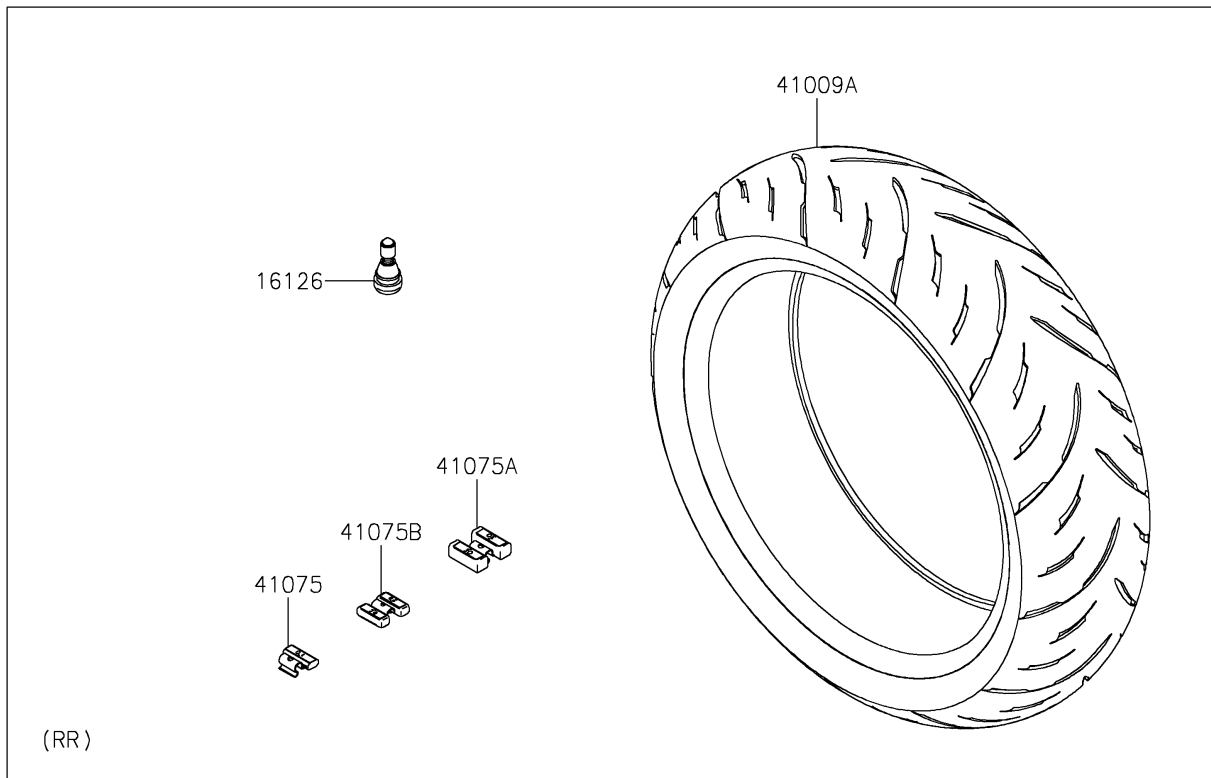

2023 Z900RS SE PARTS DIAGRAM

Tires

F2210

2023 Z900RS SE PARTS LIST

Tires

ITEM NAME	PART NUMBER	QUANTITY
VALVE,TIRE (Ref # 16126)	16126-1140	2
TIRE,FR,120/70ZR17(58W),GPR300 (Ref # 41009)	41009-0753	1
TIRE,RR,180/55ZR17(73W),GPR300 (Ref # 41009A)	41009-0754	1
BALANCER-WHEEL,10G,SILVER (Ref # 41075)	41075-0007	AR
BALANCER-WHEEL,30G,SILVER (Ref # 41075A)	41075-0017	AR
BALANCER-WHEEL,20G,SILVER (Ref # 41075B)	41075-0018	AR