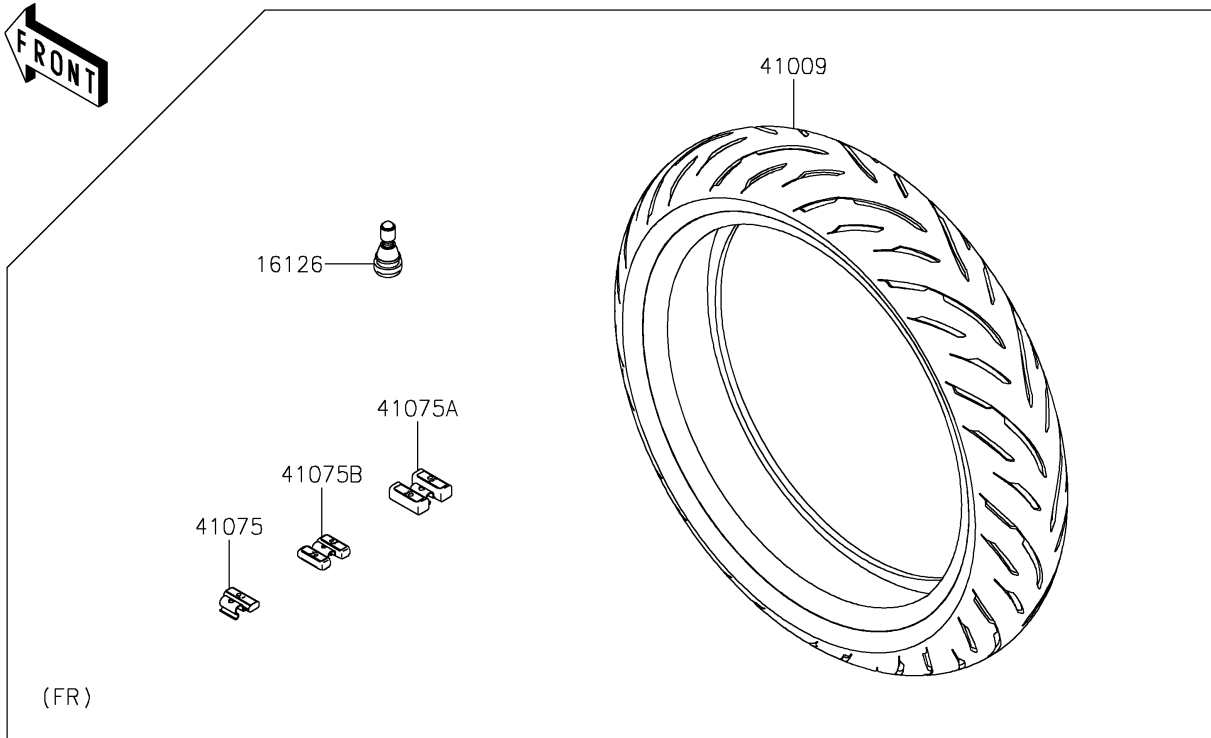

2023 Z900RS SE PARTS DIAGRAM

Tires

F2210

2023 Z900RS SE PARTS LIST

Tires

ITEM NAME	PART NUMBER	QUANTITY
VALVE,TIRE (Ref # 16126)	16126-1140	2
TIRE,FR,120/70ZR17(58W),GPR300 (Ref # 41009)	41009-0753	1
TIRE,RR,180/55ZR17(73W),GPR300 (Ref # 41009A)	41009-0754	1
BALANCER-WHEEL,10G,SILVER (Ref # 41075)	41075-0007	AR
BALANCER-WHEEL,30G,SILVER (Ref # 41075A)	41075-0017	AR
BALANCER-WHEEL,20G,SILVER (Ref # 41075B)	41075-0018	AR