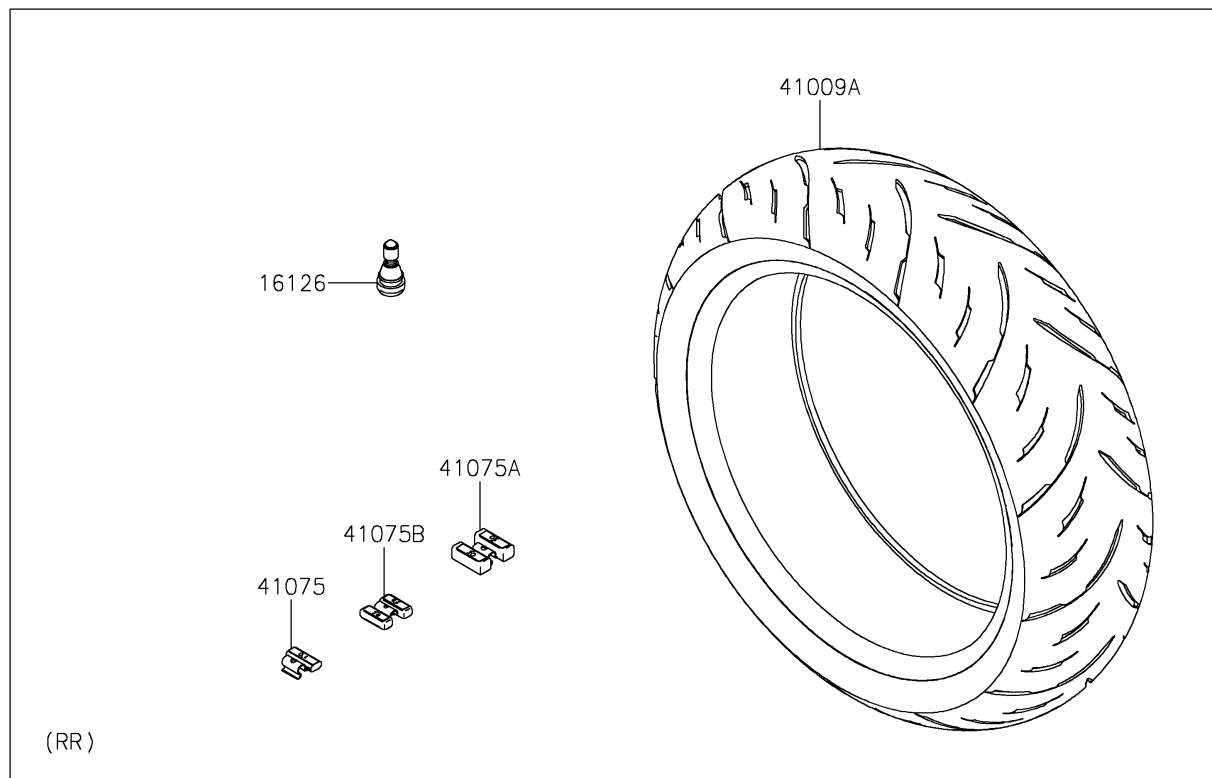

2022 Z900RS SE

PARTS DIAGRAM

Tires

F2210

2022 Z900RS SE

PARTS LIST

Tires

ITEM NAME	PART NUMBER	QUANTITY
VALVE,TIRE (Ref # 16126)	16126-1140	2
TIRE,FR,120/70ZR17(58W),GPR300 (Ref # 41009)	41009-0753	1
TIRE,RR,180/55ZR17(73W),GPR300 (Ref # 41009A)	41009-0754	1
BALANCER-WHEEL,10G,SILVER (Ref # 41075)	41075-0007	AR
BALANCER-WHEEL,30G,SILVER (Ref # 41075A)	41075-0017	AR
BALANCER-WHEEL,20G,SILVER (Ref # 41075B)	41075-0018	AR