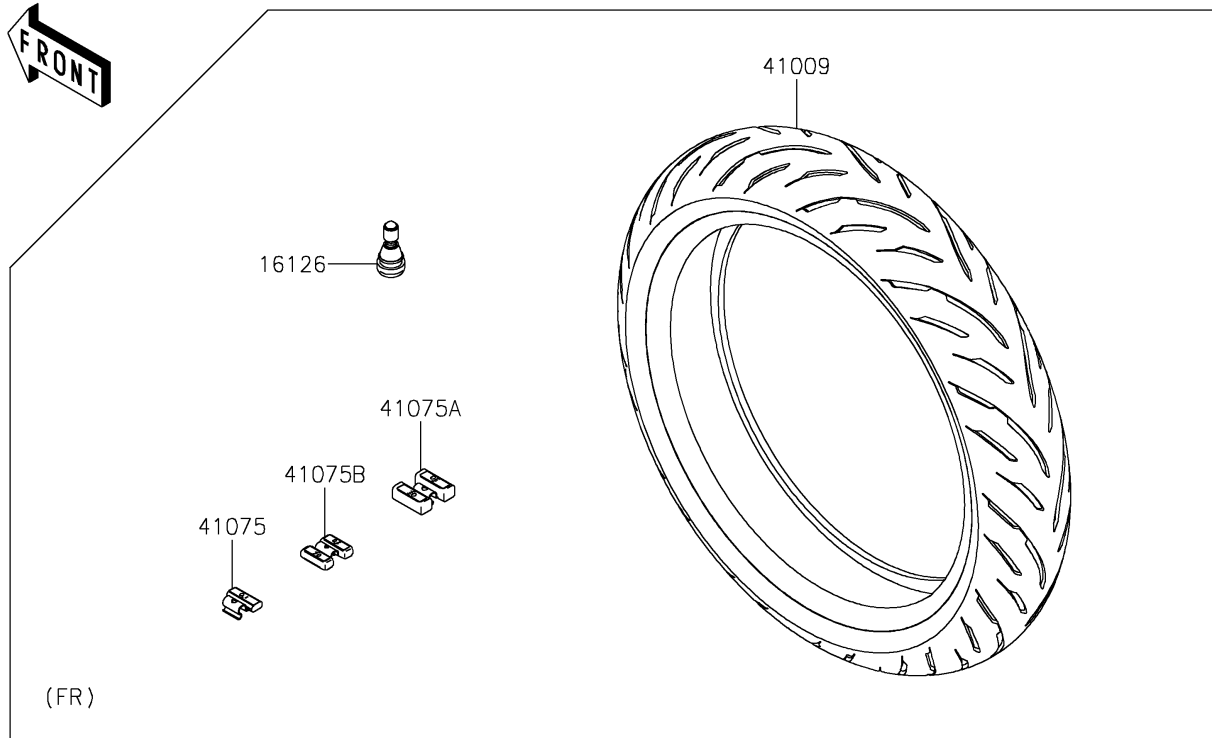

2022 Z900RS SE

PARTS DIAGRAM

Tires

F2210

2022 Z900RS SE

PARTS LIST

Tires

ITEM NAME	PART NUMBER	QUANTITY
VALVE,TIRE (Ref # 16126)	16126-1140	2
TIRE,FR,120/70ZR17(58W),GPR300 (Ref # 41009)	41009-0753	1
TIRE,RR,180/55ZR17(73W),GPR300 (Ref # 41009A)	41009-0754	1
BALANCER-WHEEL,10G,SILVER (Ref # 41075)	41075-0007	AR
BALANCER-WHEEL,30G,SILVER (Ref # 41075A)	41075-0017	AR
BALANCER-WHEEL,20G,SILVER (Ref # 41075B)	41075-0018	AR