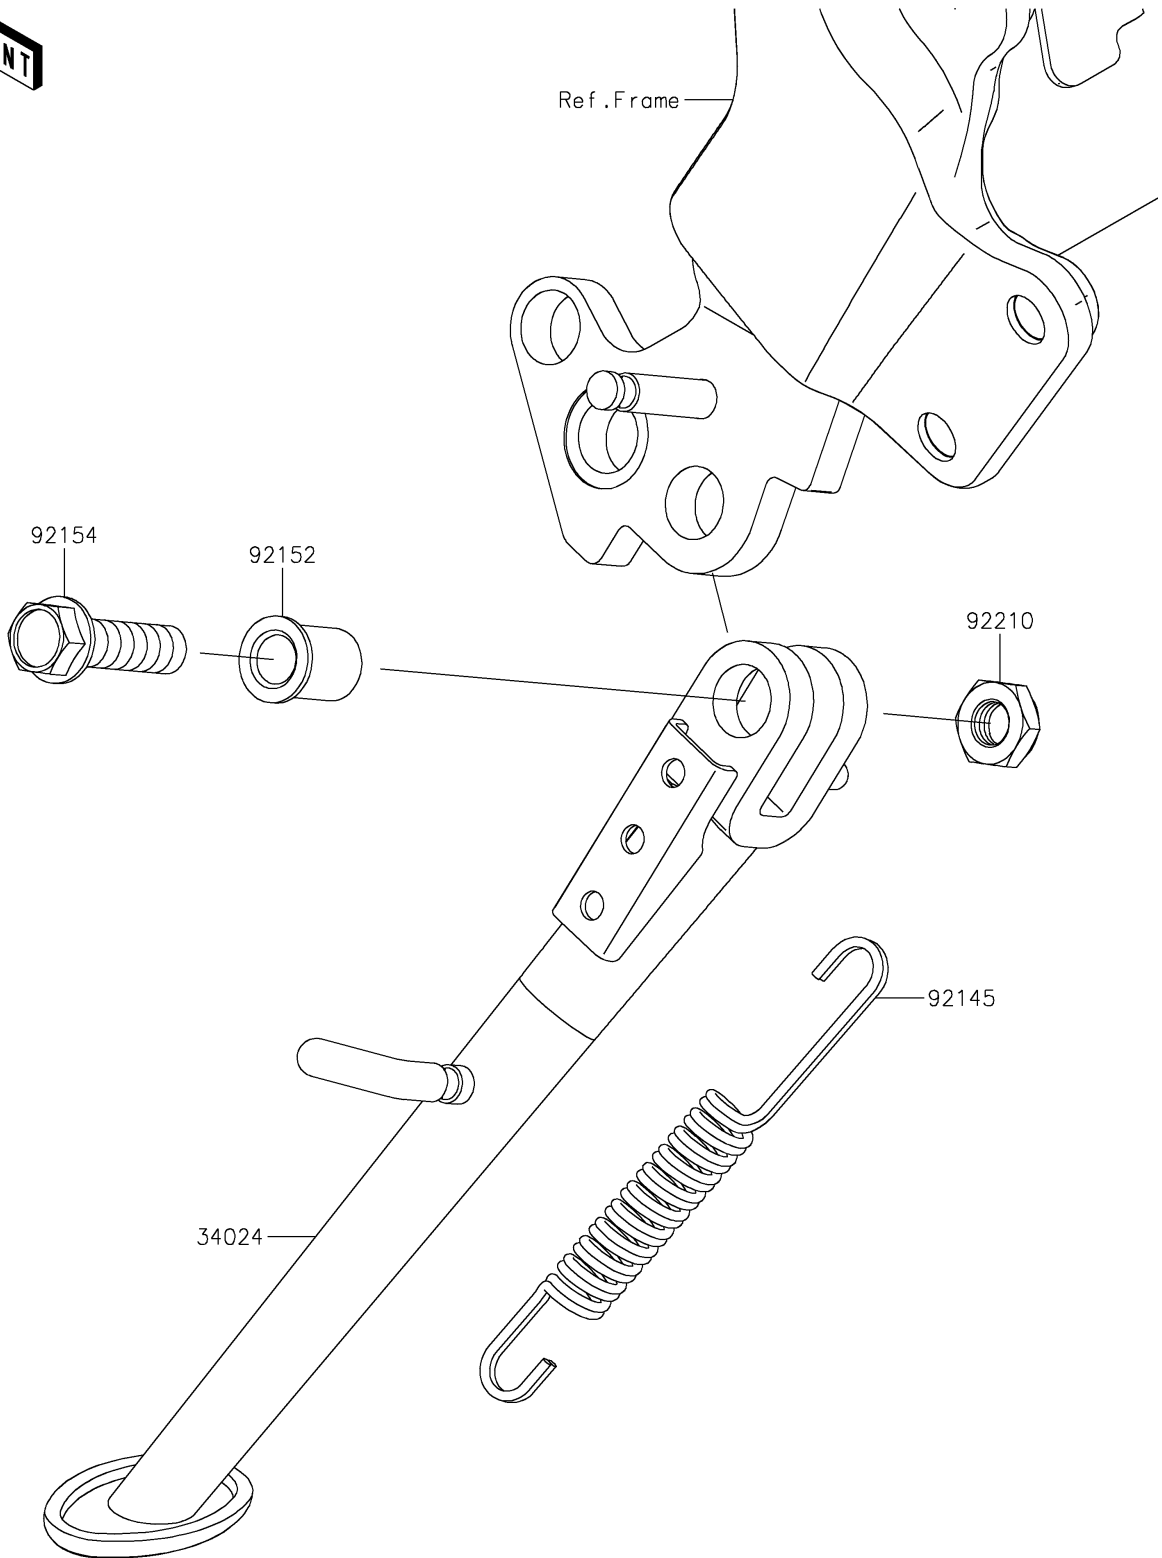

2023 Z900RS SE PARTS DIAGRAM

Stand(s)

F2190

2023 Z900RS SE PARTS LIST

Stand(s)

ITEM NAME	PART NUMBER	QUANTITY
STAND-SIDE,F.S.BLACK (Ref # 34024)	34024-0151-18R	1
SPRING,SIDE STAND (Ref # 92145)	92145-0562	1
COLLAR,10.2X15X20.1 (Ref # 92152)	92152-1828	1
BOLT,FLANGED,10X37 (Ref # 92154)	92154-2848	1
NUT,LOCK,10MM (Ref # 92210)	92210-1184	1