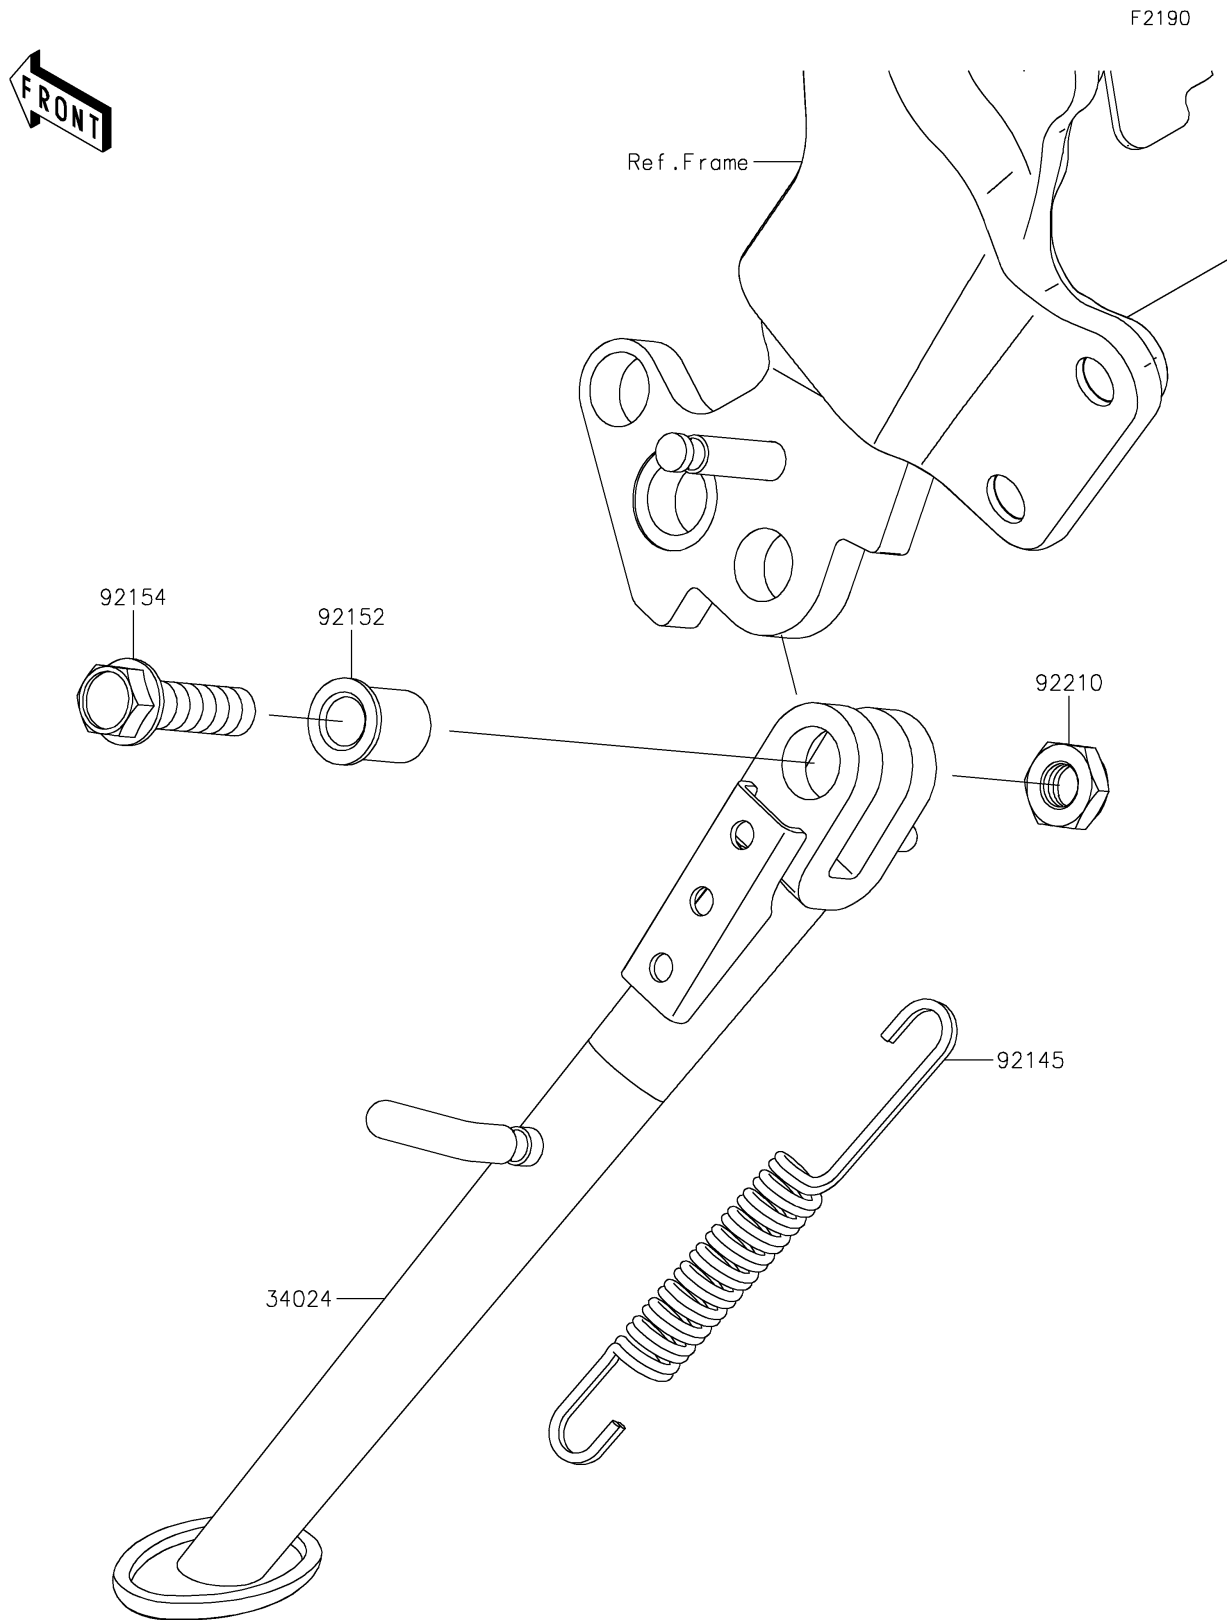

## PARTS DIAGRAM

Stand(s)

## PARTS LIST

Stand(s)

ITEM NAME	PART NUMBER	QUANTITY
STAND-SIDE,F.S.BLACK (Ref # 34024)	34024-0151-18R	1
SPRING,SIDE STAND (Ref # 92145)	92145-0562	1
COLLAR,10.2X15X20.1 (Ref # 92152)	92152-1828	1
BOLT,FLANGED,10X37 (Ref # 92154)	92154-2848	1
NUT,LOCK,10MM (Ref # 92210)	92210-1184	1