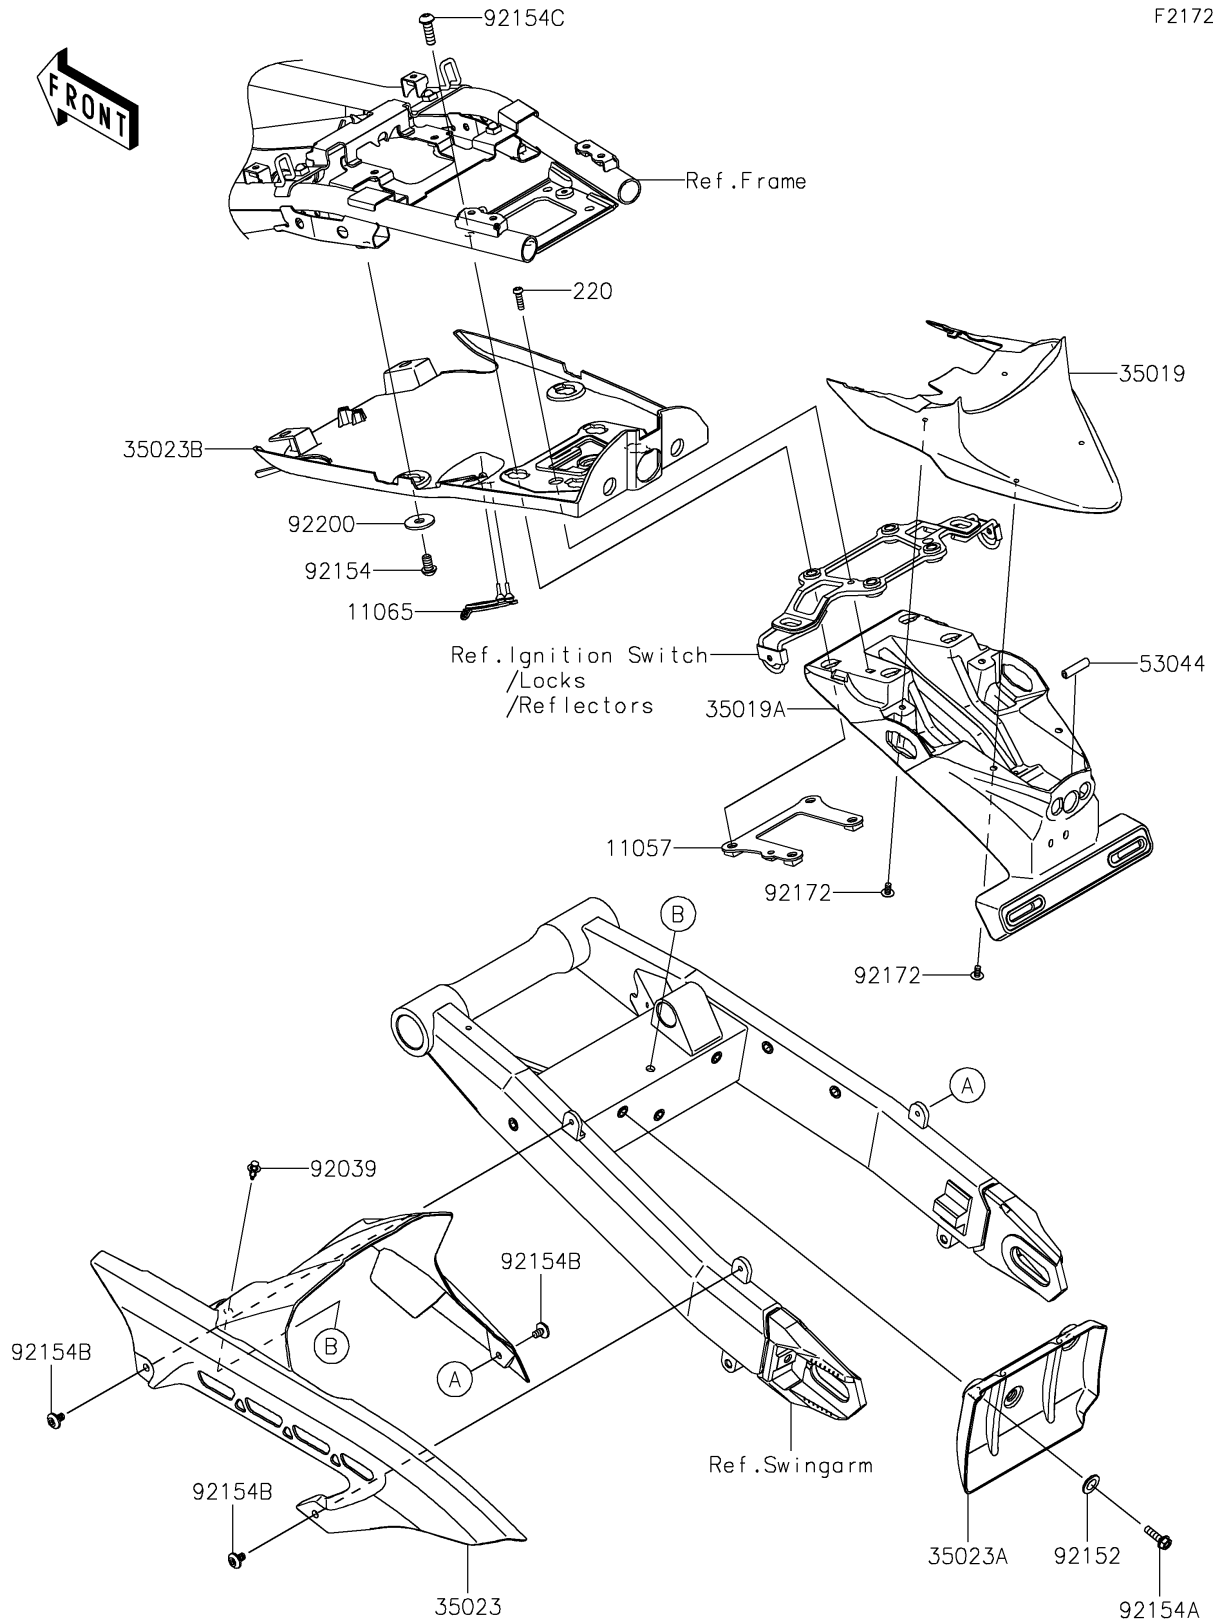

2023 Z900RS SE PARTS DIAGRAM

Rear Fender(s)

F2172

2023 Z900RS SE PARTS LIST

Rear Fender(s)

| ITEM NAME | PART NUMBER | QUANTITY |
|--------------------------------------|-------------|----------|
| BRACKET (Ref # 11057) | 11057-0877 | 1 |
| CAP (Ref # 11065) | 11065-0998 | 1 |
| FLAP (Ref # 35019) | 35019-0637 | 1 |
| FLAP,NUMBER PLATE (Ref # 35019A) | 35019-0662 | 1 |
| FENDER-REAR,INNER (Ref # 35023) | 35023-0421 | 1 |
| FENDER-REAR,INNER,LWR (Ref # 35023A) | 35023-0432 | 1 |
| FENDER-REAR (Ref # 35023B) | 35023-0447 | 1 |
| TRIM (Ref # 53044) | 53044-0624 | 1 |
| RIVET (Ref # 92039) | 92039-0086 | 1 |
| COLLAR,6.8X20X4.6 (Ref # 92152) | 92152-2432 | 3 |
| BOLT,SOCKET,8X14 (Ref # 92154) | 92154-2651 | 2 |
| BOLT,FLANGED,6X22 (Ref # 92154A) | 92154-2673 | 3 |
| BOLT (Ref # 92154B) | 92154-2840 | 3 |
| BOLT,SOCKET,8X25 (Ref # 92154C) | 92154-2954 | 4 |
| SCREW,TAPPING,5X10 (Ref # 92172) | 92172-0335 | 4 |
| WASHER,9X28X2.3 (Ref # 92200) | 92200-1951 | 2 |
| SCREW-PAN-CROS,5X18 (Ref # 220) | 220AB0518 | 1 |