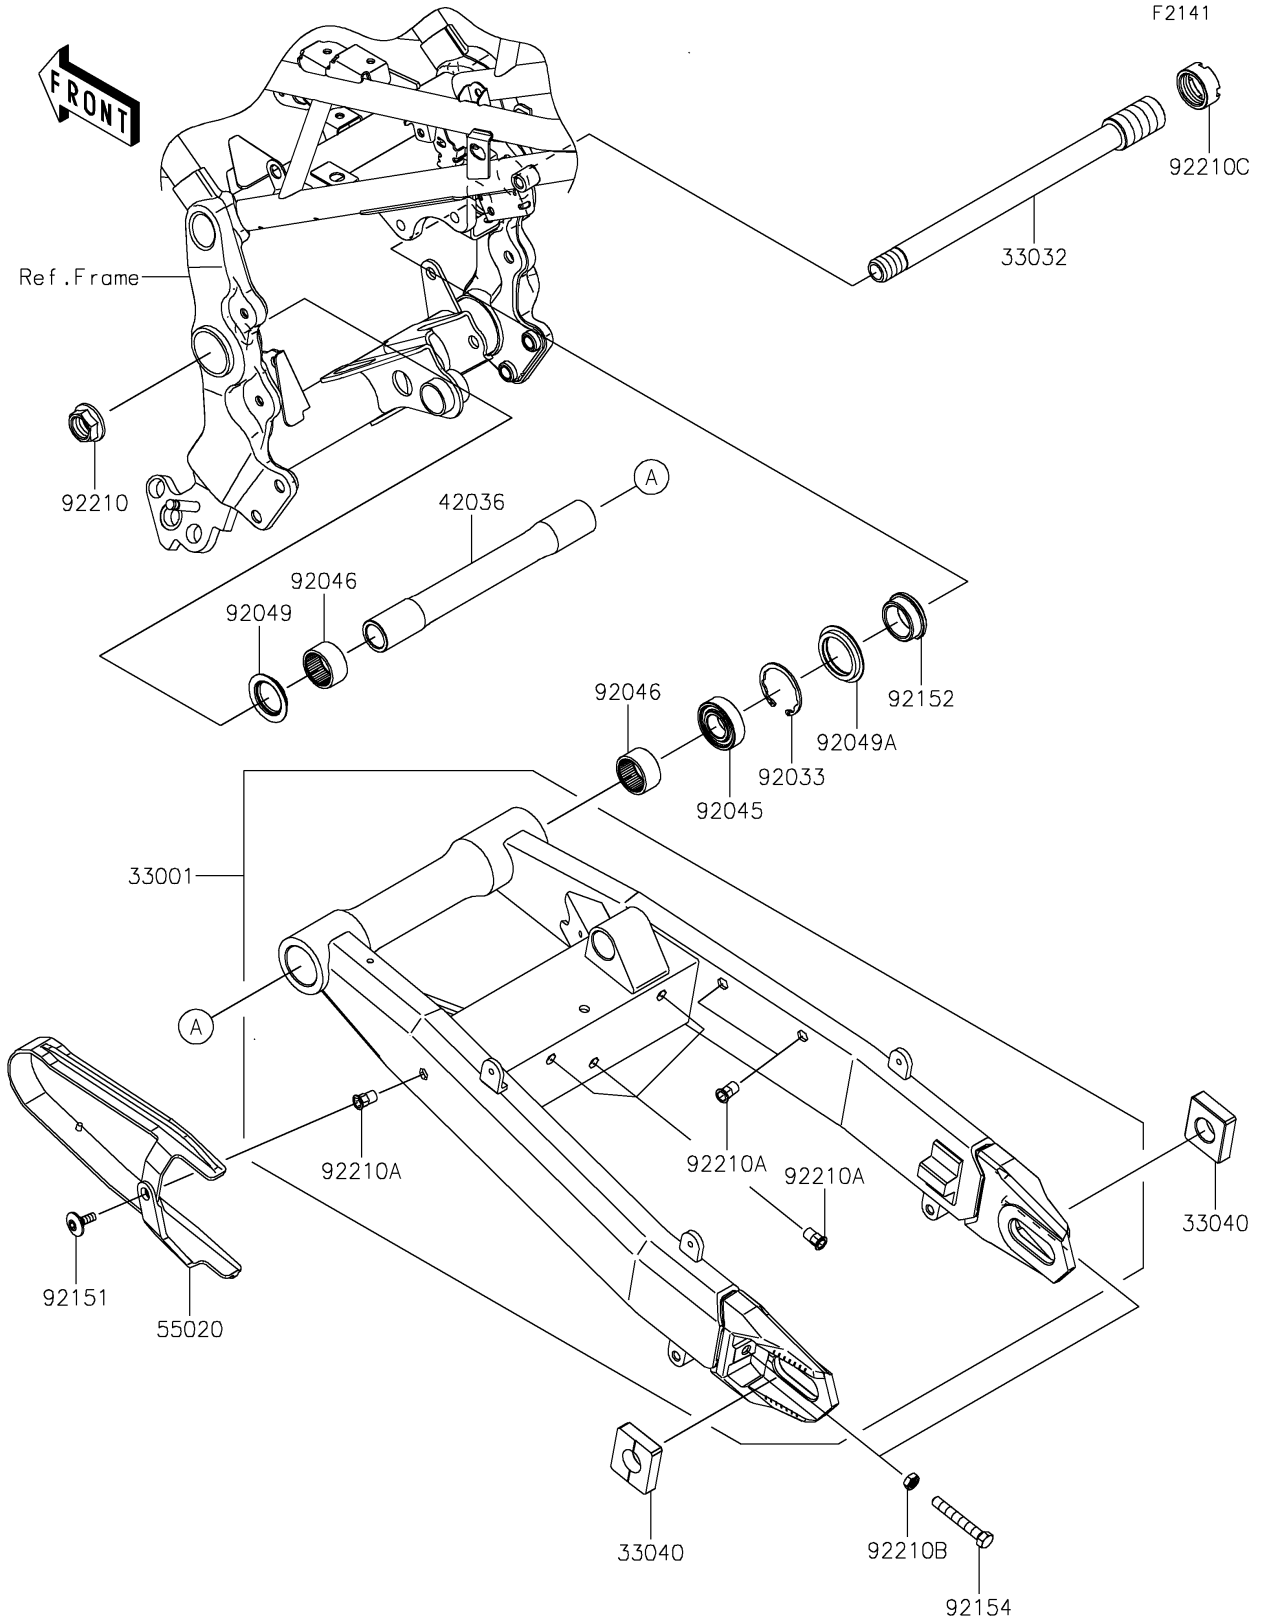

2023 Z900RS SE PARTS DIAGRAM

Swingarm

2023 Z900RS SE PARTS LIST

Swingarm

| ITEM NAME | PART NUMBER | QUANTITY |
|--|---------------|----------|
| ARM-COMP-SWING,BLACK (Ref # 33001) | 33001-0699-10 | 1 |
| SHAFT-SWING ARM,20X269 (Ref # 33032) | 33032-0055 | 1 |
| ADJUSTER-CHAIN (Ref # 33040) | 33040-1109 | 2 |
| SLEEVE,20.1X28X236.5 (Ref # 42036) | 42036-0815 | 1 |
| GUARD,CHAIN (Ref # 55020) | 55020-2184 | 1 |
| RING-SNAP,42MM (Ref # 92033) | 92033-1041 | 1 |
| BEARING-BALL,6004UL11 (Ref # 92045) | 92045-0017 | 1 |
| BEARING-NEEDLE,7E-HVS 28X34X17 (Ref # 92046) | 92046-0008 | 2 |
| SEAL-OIL,28X34X5.7 (Ref # 92049) | 92049-1181 | 1 |
| SEAL-OIL,MHA 35 42 5.7F (Ref # 92049A) | 92049-1380 | 1 |
| BOLT,SOCKET,6X18 (Ref # 92151) | 92151-1149 | 1 |
| COLLAR,28X35X15 (Ref # 92152) | 92152-2781 | 1 |
| BOLT-SMALL,8X55 (Ref # 92154) | 92154-1962 | 2 |
| NUT,FLANGED,20MM (Ref # 92210) | 92210-0320 | 1 |
| NUT,POP,6MM,L=16.5 (Ref # 92210A) | 92210-0324 | 6 |
| NUT-HEX-SMALL,8MM (Ref # 92210B) | 92210-1459 | 2 |
| NUT,28MM (Ref # 92210C) | 92210-1575 | 1 |