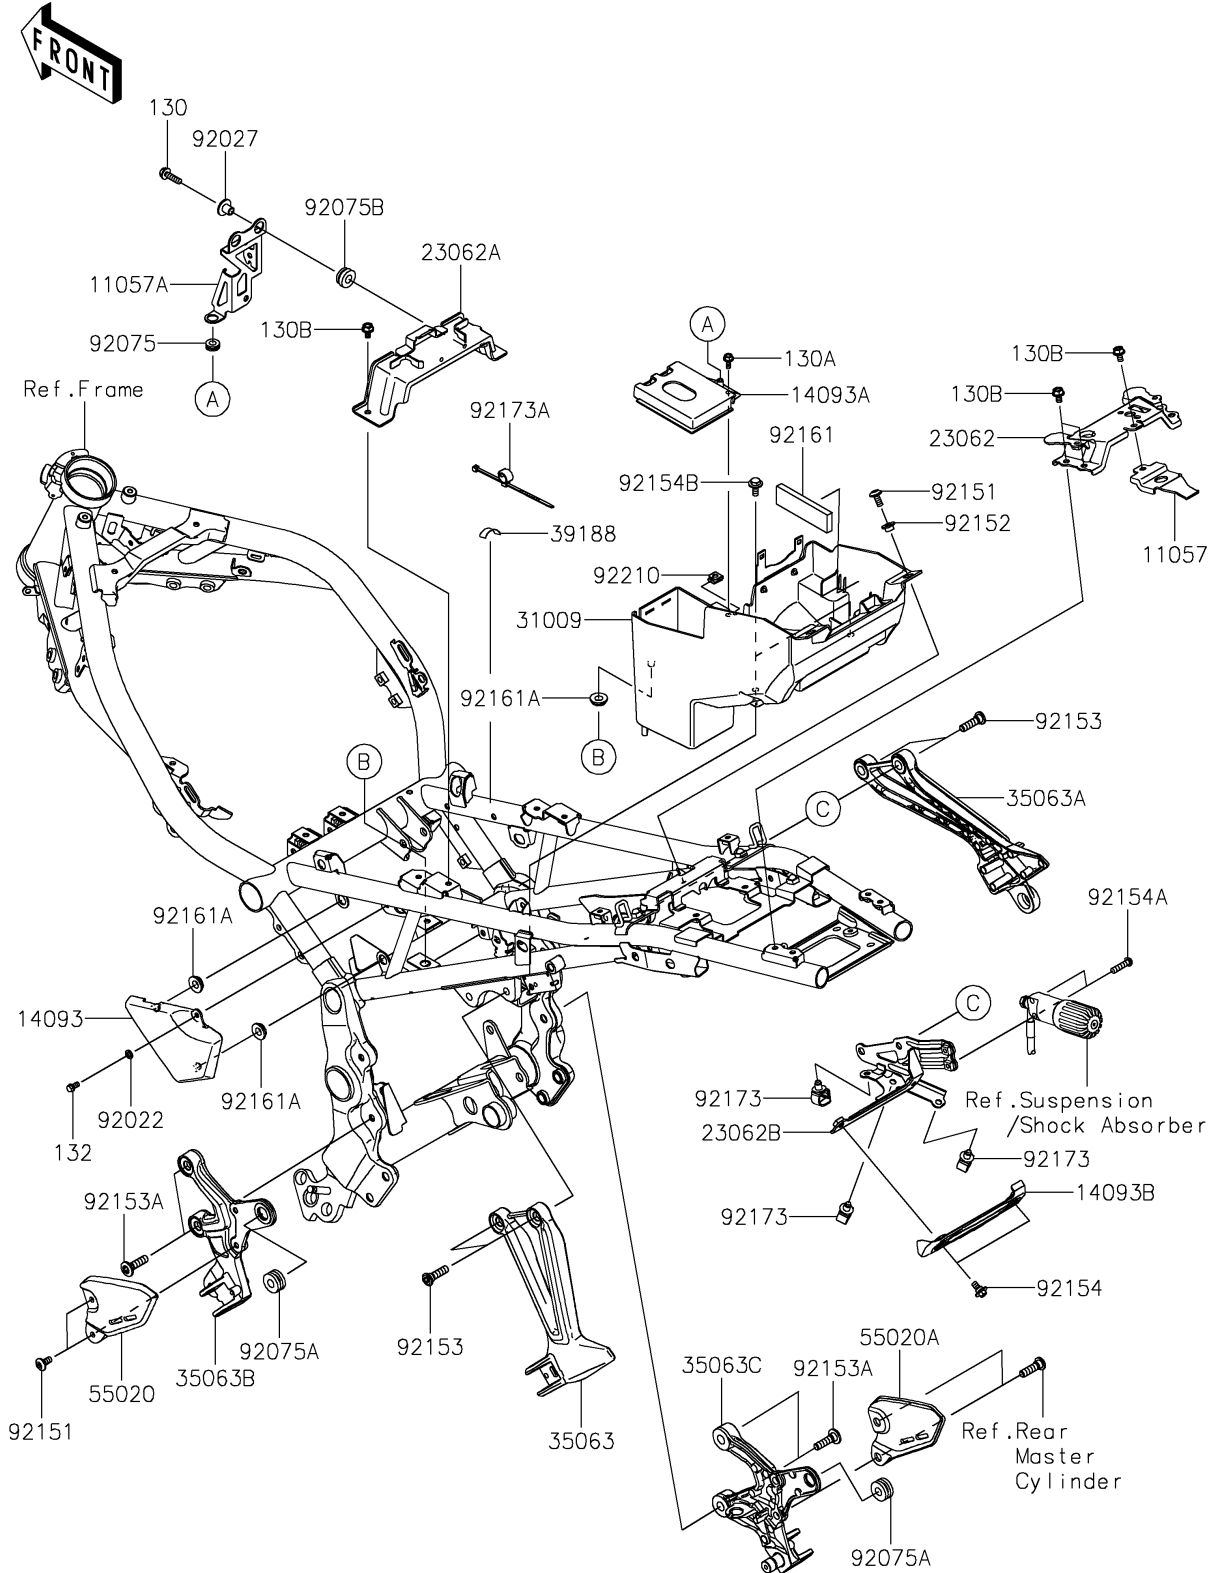

# 2023 Z900RS SE PARTS DIAGRAM

## Frame Fittings

F2131

### Frame Fittings

ITEM NAME	PART NUMBER	QUANTITY
BRACKET,TAIL LAMP (Ref # 11057)	11057-1341	1
BRACKET,REGULATOR (Ref # 11057A)	11057-1393	1
COVER,ABS (Ref # 14093)	14093-0618	1
COVER,CANISTER (Ref # 14093A)	14093-0619	1
COVER (Ref # 14093B)	14093-1051	1
BRACKET-COMP,SEAT,RR (Ref # 23062)	23062-0969	1
BRACKET-COMP,SEAT,FR (Ref # 23062A)	23062-0981	1
BRACKET-COMP,DUST COVER (Ref # 23062B)	23062-1348	1
CASE-COMP-BATTERY (Ref # 31009)	31009-0007	1
STAY,RR STEP,LH,F.S.BLACK (Ref # 35063)	35063-1393-18R	1
STAY,RR STEP,RH,F.S.BLACK (Ref # 35063A)	35063-1556-18R	1
STAY,STEP,LH,F.S.BLACK (Ref # 35063B)	35063-1611-18R	1
STAY,STEP,RH,F.S.BLACK (Ref # 35063C)	35063-1612-18R	1
TAPE,10X30 (Ref # 39188)	39188-0555	1
GUARD,LH (Ref # 55020)	55020-2178	1
GUARD,RH (Ref # 55020A)	55020-2179	1
WASHER,6.3X10.2X1.6 (Ref # 92022)	92022-1588	1
COLLAR,FLANGED,L=12.1,BLACK (Ref # 92027)	92027-1651	2
DAMPER (Ref # 92075)	92075-161	1
DAMPER,10X24X12 (Ref # 92075A)	92075-1690	2
DAMPER (Ref # 92075B)	92075-277	2
BOLT,SOCKET,6X14 (Ref # 92151)	92151-1654	4
COLLAR (Ref # 92152)	92152-0422	2
BOLT,SOCKET,8X30 (Ref # 92153)	92153-1624	4
BOLT,SOCKET,8X30 (Ref # 92153A)	92153-1630	4
BOLT,FLANGED,6X9 (Ref # 92154)	92154-0546	2
BOLT,SOCKET,6X25 (Ref # 92154A)	92154-1142	2
BOLT,FLANGED,6X16 (Ref # 92154B)	92154-2955	2
DAMPER,25X83X8 (Ref # 92161)	92161-2134	1

### Frame Fittings

ITEM NAME	PART NUMBER	QUANTITY
DAMPER (Ref # 92161A)	92161-2450	3
CLAMP,12MM DIA. (Ref # 92173)	92173-0736	3
CLAMP (Ref # 92173A)	92173-1471	1
NUT (Ref # 92210)	92210-0571	1
BOLT-FLANGED,6X22 (Ref # 130)	130BA0622	2
BOLT-FLANGED,5X12 (Ref # 130A)	130BC0512	1
BOLT-FLANGED,6X10 (Ref # 130B)	130CA0610	7
BOLT-FLANGED-SMALL,5X10 (Ref # 132)	132BA0510	1