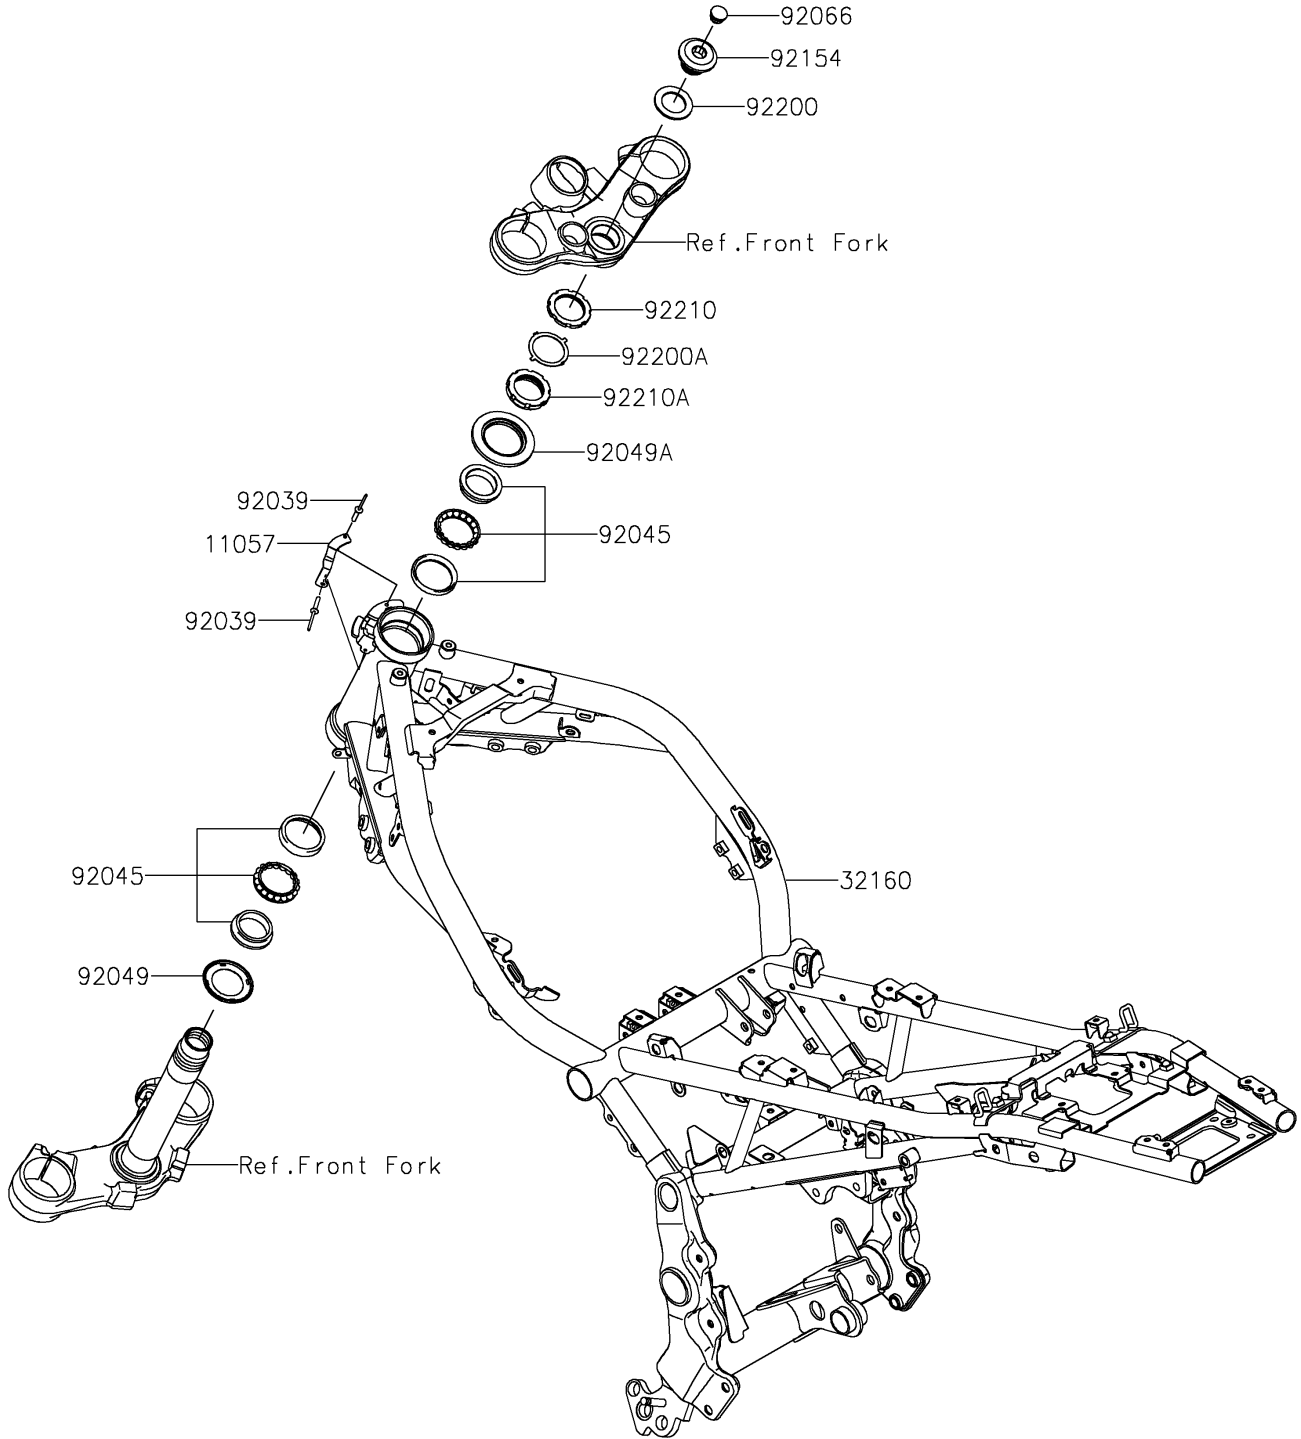

2023 Z900RS SE PARTS DIAGRAM

Frame

F2120

2023 Z900RS SE PARTS LIST

Frame

ITEM NAME	PART NUMBER	QUANTITY
BRACKET (Ref # 11057)	11057-1310	1
FRAME-COMP,MAIN,BLACK (Ref # 32160)	32160-1916-10	1
RIVET (Ref # 92039)	92039-0705	2
BEARING-BALL,SF07A17PX1V1 (Ref # 92045)	92045-1384	2
SEAL-OIL,DS35X55X4 (Ref # 92049)	92049-0022	1
SEAL-OIL,MX043N2 (Ref # 92049A)	92049-1483	1
PLUG (Ref # 92066)	92066-0981	1
BOLT,26MM (Ref # 92154)	92154-4351	1
WASHER,27X42X2.3 (Ref # 92200)	92200-0081	1
WASHER (Ref # 92200A)	92200-0281	1
NUT,STEERING STEM 35MM (Ref # 92210)	92210-0062	1
NUT,STEERING STEM,35MM (Ref # 92210A)	92210-0077	1