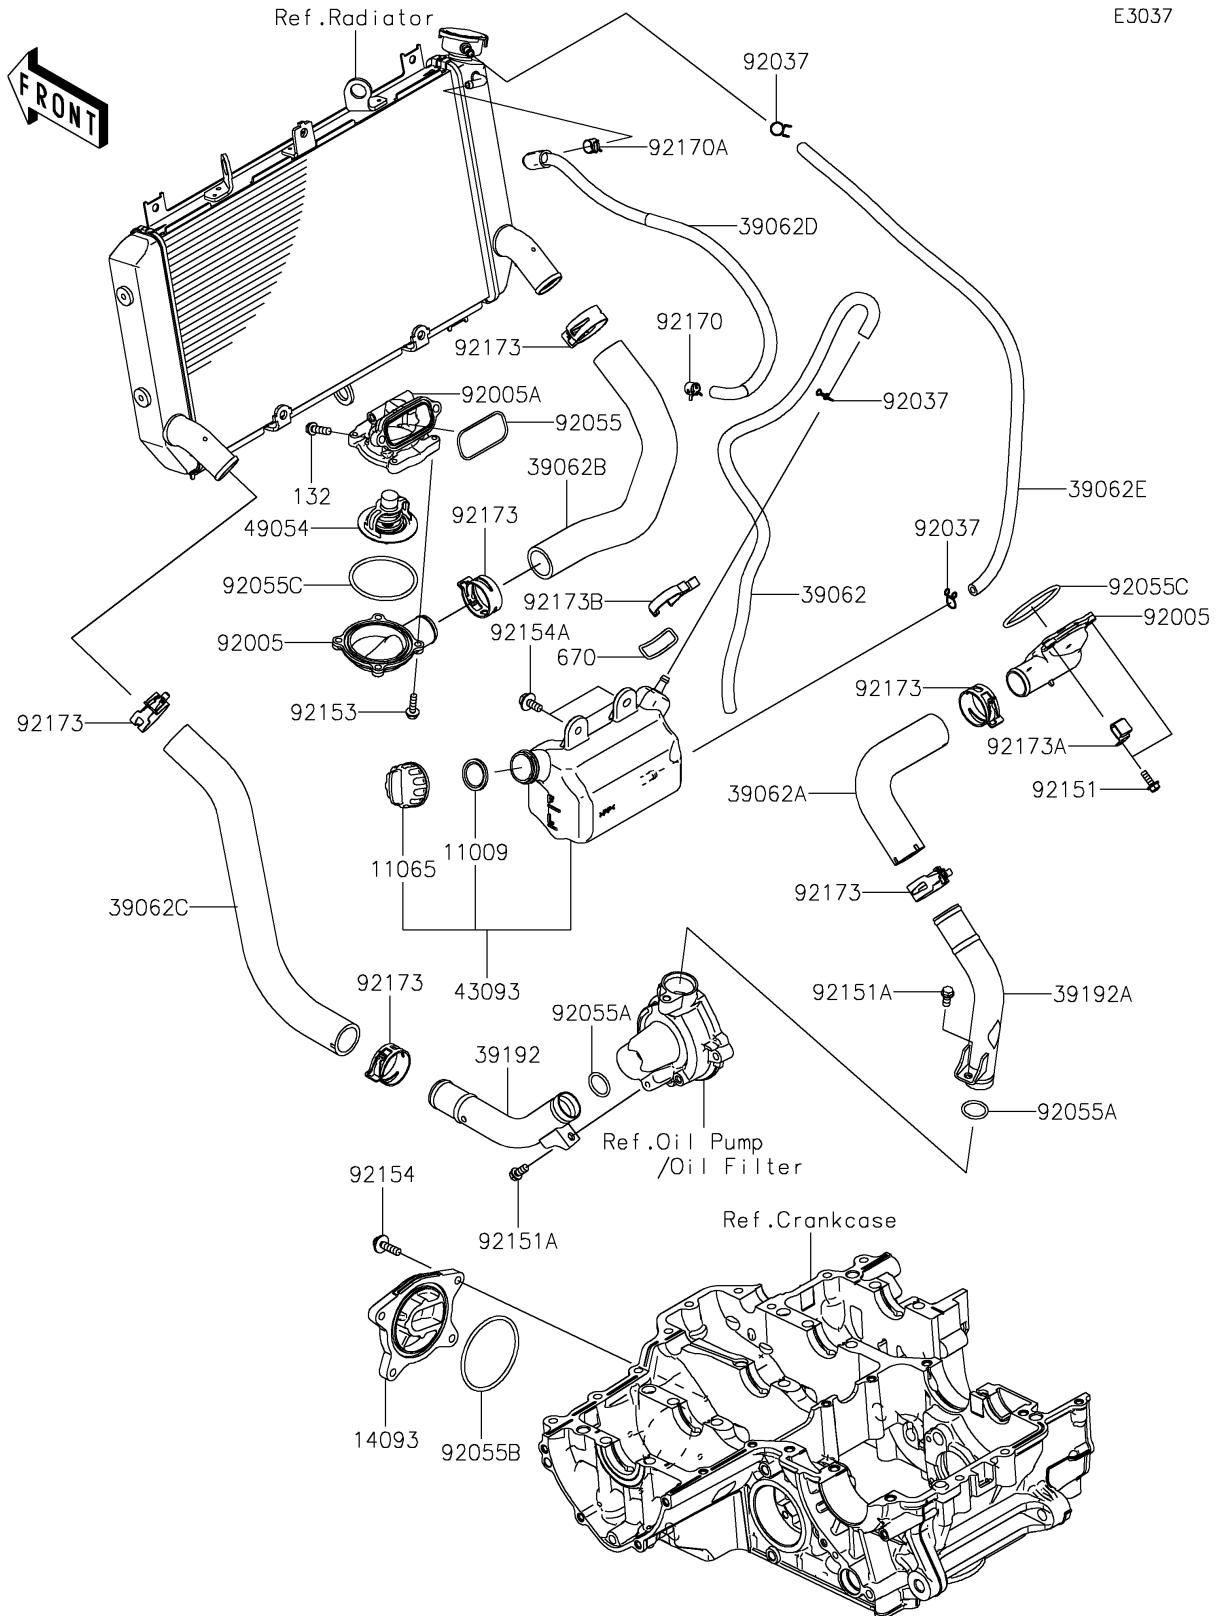

# 2023 Z900RS SE PARTS DIAGRAM

## Water Pipe

E3037

### Water Pipe

ITEM NAME	PART NUMBER	QUANTITY
GASKET,RESERVOIR TANK CAP (Ref # 11009)	11009-1145	1
CAP (Ref # 11065)	11065-0991	1
COVER (Ref # 14093)	14093-0625	1
HOSE-COOLING,OVERFLOW (Ref # 39062)	39062-0618	1
HOSE-COOLING,W/PIPE-CYLINDER (Ref # 39062A)	39062-0785	1
HOSE-COOLING,CYLINDER-RADIATOR (Ref # 39062B)	39062-0786	1
HOSE-COOLING,RADIATOR-W/PIPE (Ref # 39062C)	39062-0875	1
HOSE-COOLING,AIR BLEED (Ref # 39062D)	39062-0886	1
HOSE-COOLING,5.5X10.5X570 (Ref # 39062E)	39062-0887	1
PIPE-WATER,RADIATOR-WATER PUMP (Ref # 39192)	39192-0631	1
PIPE-WATER,WATER PUMP-CYLINDER (Ref # 39192A)	39192-0644	1
RESERVOIR-ASSY-TANK (Ref # 43093)	43093-0005	1
THERMOSTAT (Ref # 49054)	49054-0004	1
FITTING,THERMO CAP (Ref # 92005)	92005-0842	2
FITTING,THERMO CASE (Ref # 92005A)	92005-0846	1
CLAMP,TUBE (Ref # 92037)	92037-147	3
RING-O,YP 27.6 57.6 1.9 (Ref # 92055)	92055-0021	1
RING-O,20.8X2.4 (Ref # 92055A)	92055-0114	2
RING-O,63.3MM (Ref # 92055B)	92055-0739	1
RING-O,53.5X2.6 (Ref # 92055C)	92055-0831	2
BOLT,5X14 (Ref # 92151)	92151-1764	4
BOLT,6X12 (Ref # 92151A)	92151-1997	2
BOLT,FLANGED,5X18 (Ref # 92153)	92153-1588	4
BOLT,FLANGED,6X22 (Ref # 92154)	92154-0403	4
BOLT,UPSET-WP,6X16 (Ref # 92154A)	92154-1850	2
CLAMP (Ref # 92170)	92170-1493	1
CLAMP (Ref # 92170A)	92170-1872	1
CLAMP,34MM (Ref # 92173)	92173-1360	6
CLAMP (Ref # 92173A)	92173-1663	1

### Water Pipe

ITEM NAME	PART NUMBER	QUANTITY
CLAMP (Ref # 92173B)	92173-1792	1
BOLT-FLANGED-SMALL,6X20 (Ref # 132)	132BC0620	2
O RING,22MM (Ref # 670)	670E2022	1