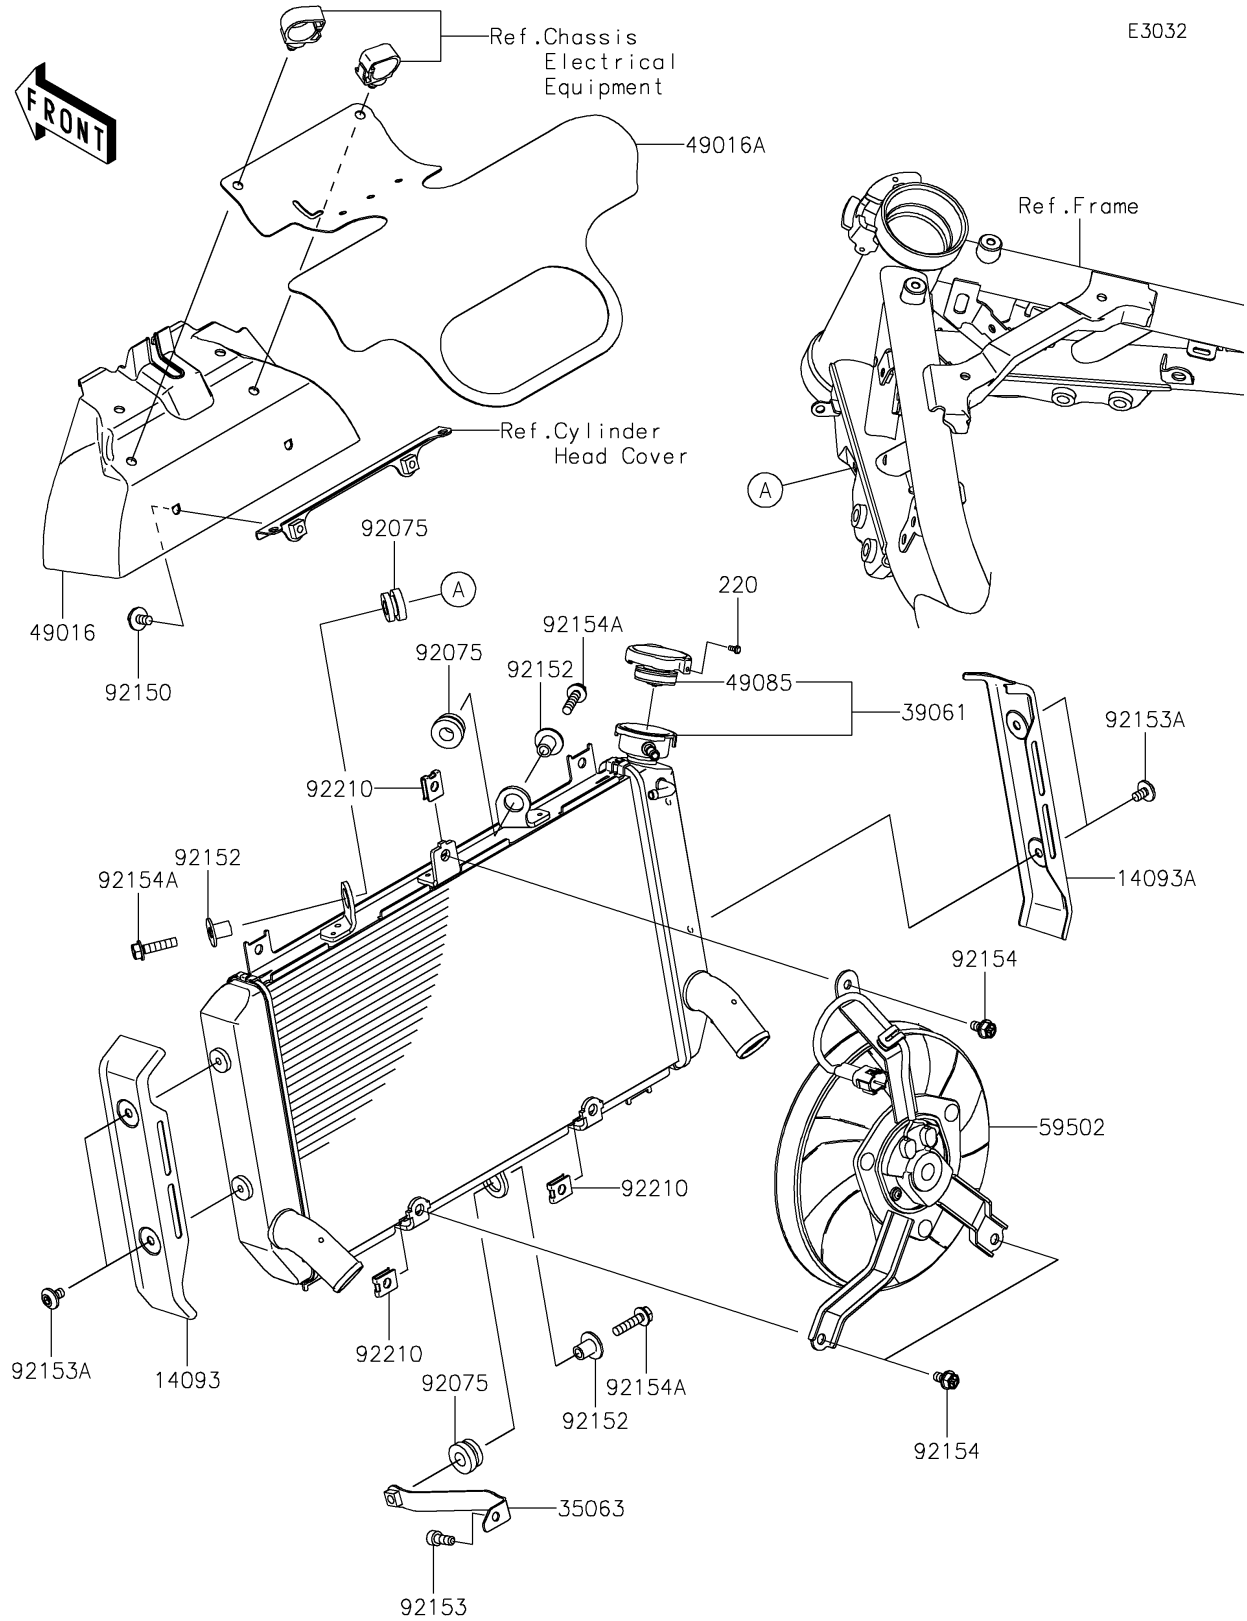

# 2023 Z900RS SE PARTS DIAGRAM

Radiator

## 2023 Z900RS SE PARTS LIST

### Radiator

ITEM NAME	PART NUMBER	QUANTITY
COVER,RADIATOR,LH,BLACK (Ref # 14093)	14093-1000-499	1
COVER,RADIATOR,RH,BLACK (Ref # 14093A)	14093-1001-499	1
STAY (Ref # 35063)	35063-1512	1
RADIATOR-ASSY (Ref # 39061)	39061-0809	1
COVER-SEAL,HEAT (Ref # 49016)	49016-0647	1
COVER-SEAL,HEAT (Ref # 49016A)	49016-0648	1
CAP-ASSY-PRESSURE (Ref # 49085)	49085-0016	1
FAN-ASSY (Ref # 59502)	59502-0614	1
DAMPER,RUBBER (Ref # 92075)	92075-1123	3
BOLT,6X12 (Ref # 92150)	92150-1891	2
COLLAR (Ref # 92152)	92152-0667	3
BOLT,SOCKET,6X16 (Ref # 92153)	92153-1344	1
BOLT,SOCKET,6X10 (Ref # 92153A)	92153-1628	4
BOLT (Ref # 92154)	92154-1429	3
BOLT,FLANGED,6X22 (Ref # 92154A)	92154-2673	3
NUT (Ref # 92210)	92210-1323	3
SCREW-PAN-CROS,3X6 (Ref # 220)	220AB0306	1