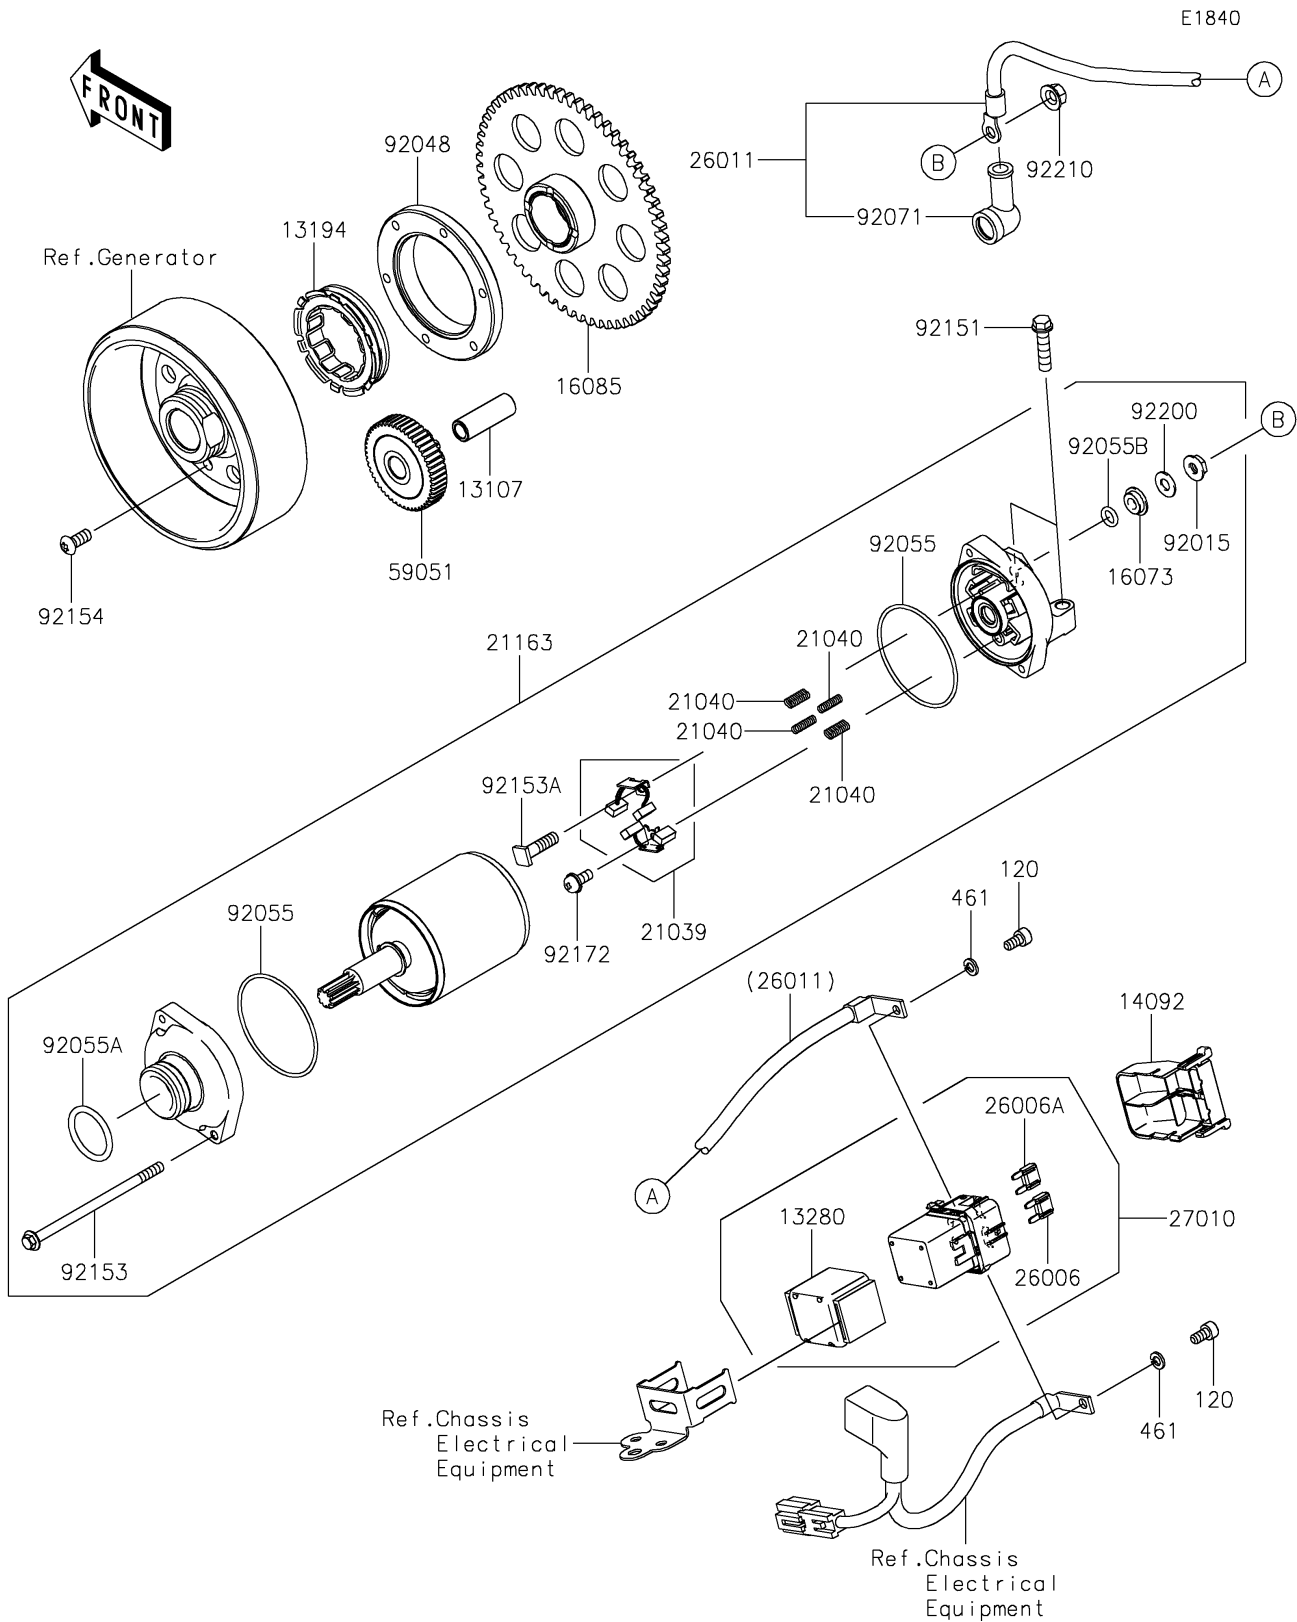

2023 Z900RS SE PARTS DIAGRAM

Starter Motor

2023 Z900RS SE PARTS LIST

Starter Motor

ITEM NAME	PART NUMBER	QUANTITY
SHAFT,IDLER GEAR (Ref # 13107)	13107-1377	1
CLUTCH-ONEWAY (Ref # 13194)	13194-1096	1
HOLDER,MAGNETIC SWITCH (Ref # 13280)	13280-0814	1
COVER (Ref # 14092)	14092-0109	1
INSULATOR (Ref # 16073)	16073-0053	1
GEAR,CLUTCH ONEWAY (Ref # 16085)	16085-0609	1
BRUSH,CARBON (Ref # 21039)	21039-0004	1
SPRING-BRUSH (Ref # 21040)	21040-0003	4
STARTER-ELECTRIC (Ref # 21163)	21163-0770	1
FUSE,MINI BLADE,15A,BLUE (Ref # 26006)	26006-0001	1
FUSE,MINI BLADE,30A,GREEN (Ref # 26006A)	26006-1080	1
WIRE-LEAD (Ref # 26011)	26011-0986	1
SWITCH (Ref # 27010)	27010-0770	1
GEAR-SPUR,IDLER (Ref # 59051)	59051-0762	1
NUT,STARTER MOTOR (Ref # 92015)	92015-1476	1
RACE (Ref # 92048)	92048-0018	1
RING-O (Ref # 92055)	92055-0136	2
RING-O (Ref # 92055A)	92055-1276	1
RING-O,4.5X2.0 (Ref # 92055B)	92055-1370	1
GROMMET (Ref # 92071)	92071-0024	1
BOLT,FLANGED-SMALL,6X25 (Ref # 92151)	92151-1930	2
BOLT (Ref # 92153)	92153-1850	2
BOLT (Ref # 92153A)	92153-1866	1
BOLT,TORX,6X14 (Ref # 92154)	92154-2448	6
SCREW (Ref # 92172)	92172-0334	1
WASHER (Ref # 92200)	92200-0386	1
NUT,6MM (Ref # 92210)	92210-0188	1
BOLT-SOCKET,5X10 (Ref # 120)	120CB0510	2
WASHER-SPRING,5MM (Ref # 461)	461DB0500	2