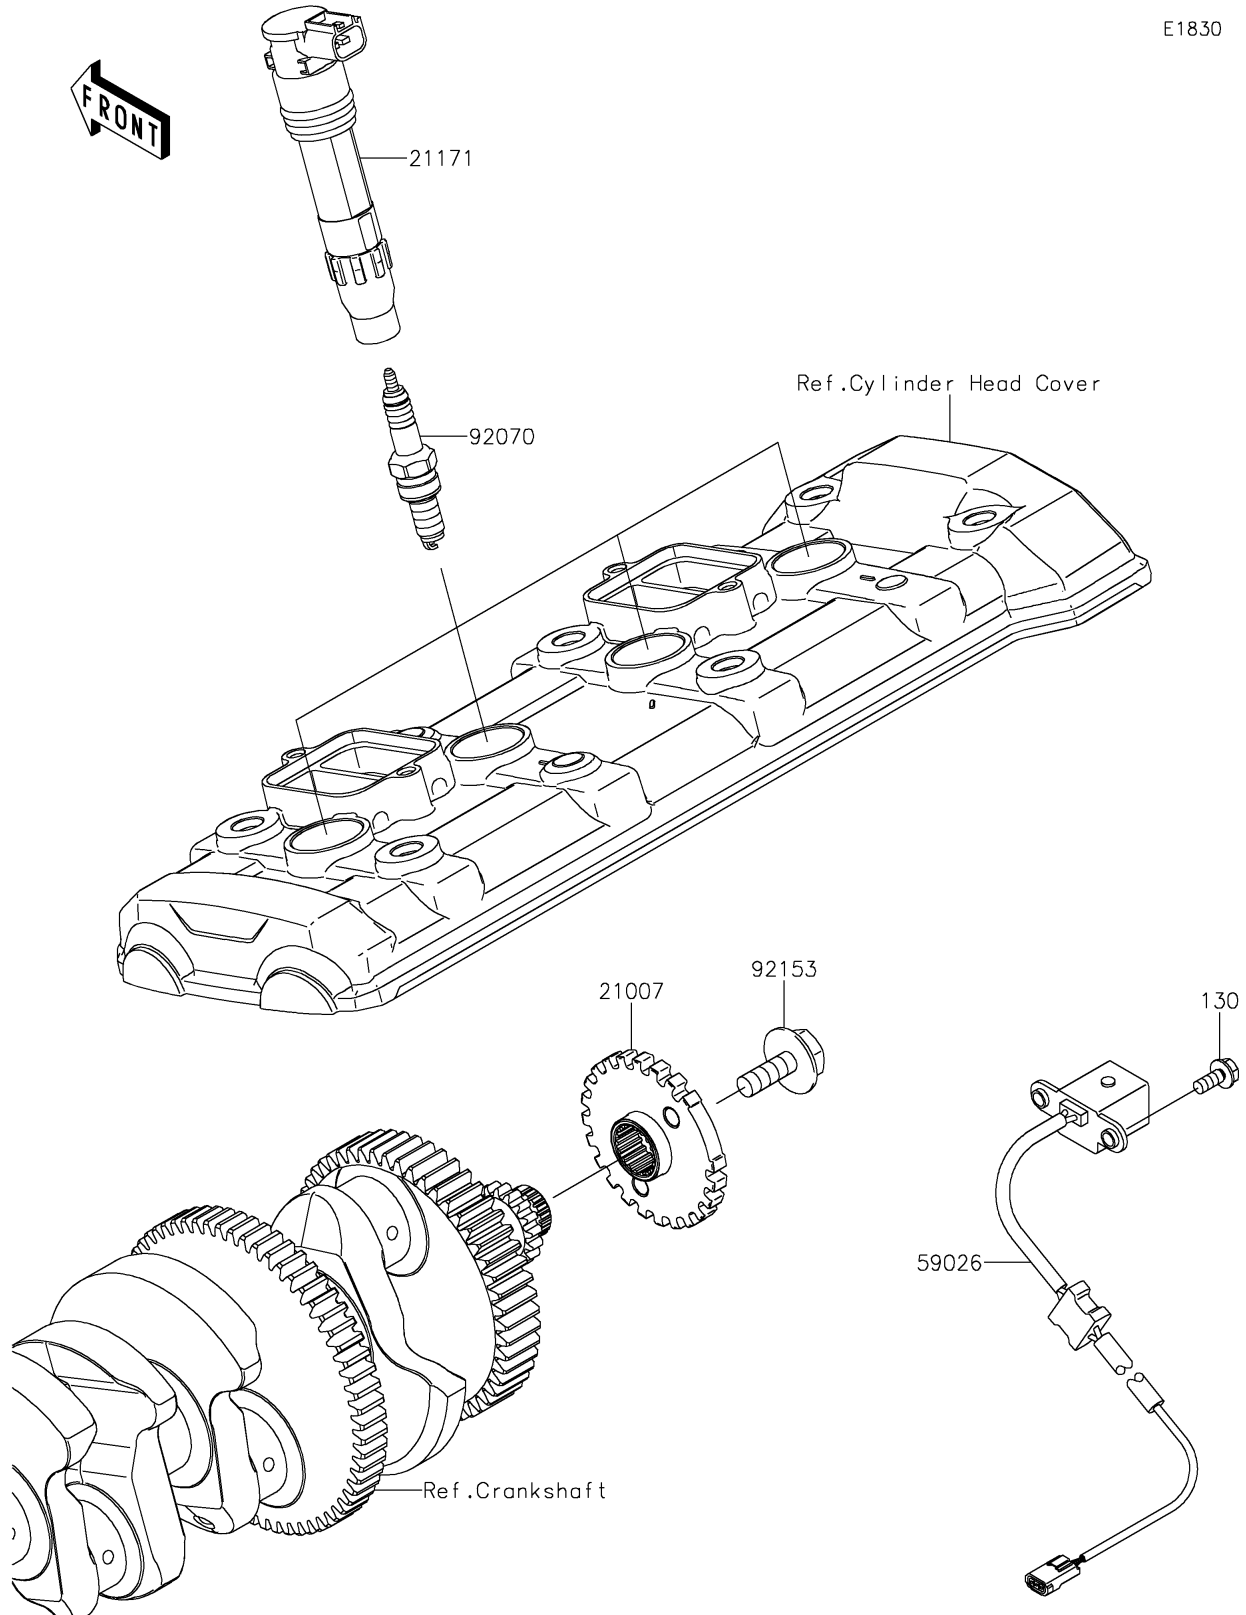

2023 Z900RS SE PARTS DIAGRAM

Ignition System

E1830

2023 Z900RS SE PARTS LIST

Ignition System

ITEM NAME	PART NUMBER	QUANTITY
ROTOR,TIMING (Ref # 21007)	21007-0656	1
COIL-ASSY-IGNITION (Ref # 21171)	21171-0033	4
COIL-PULSING (Ref # 59026)	59026-0049	1
PLUG-SPARK,CR9EIA(NGK) (Ref # 92070)	92070-0014	4
BOLT,FLANGED,8X23 (Ref # 92153)	92153-0549	1
BOLT-FLANGED,5X12 (Ref # 130)	130BA0512	2