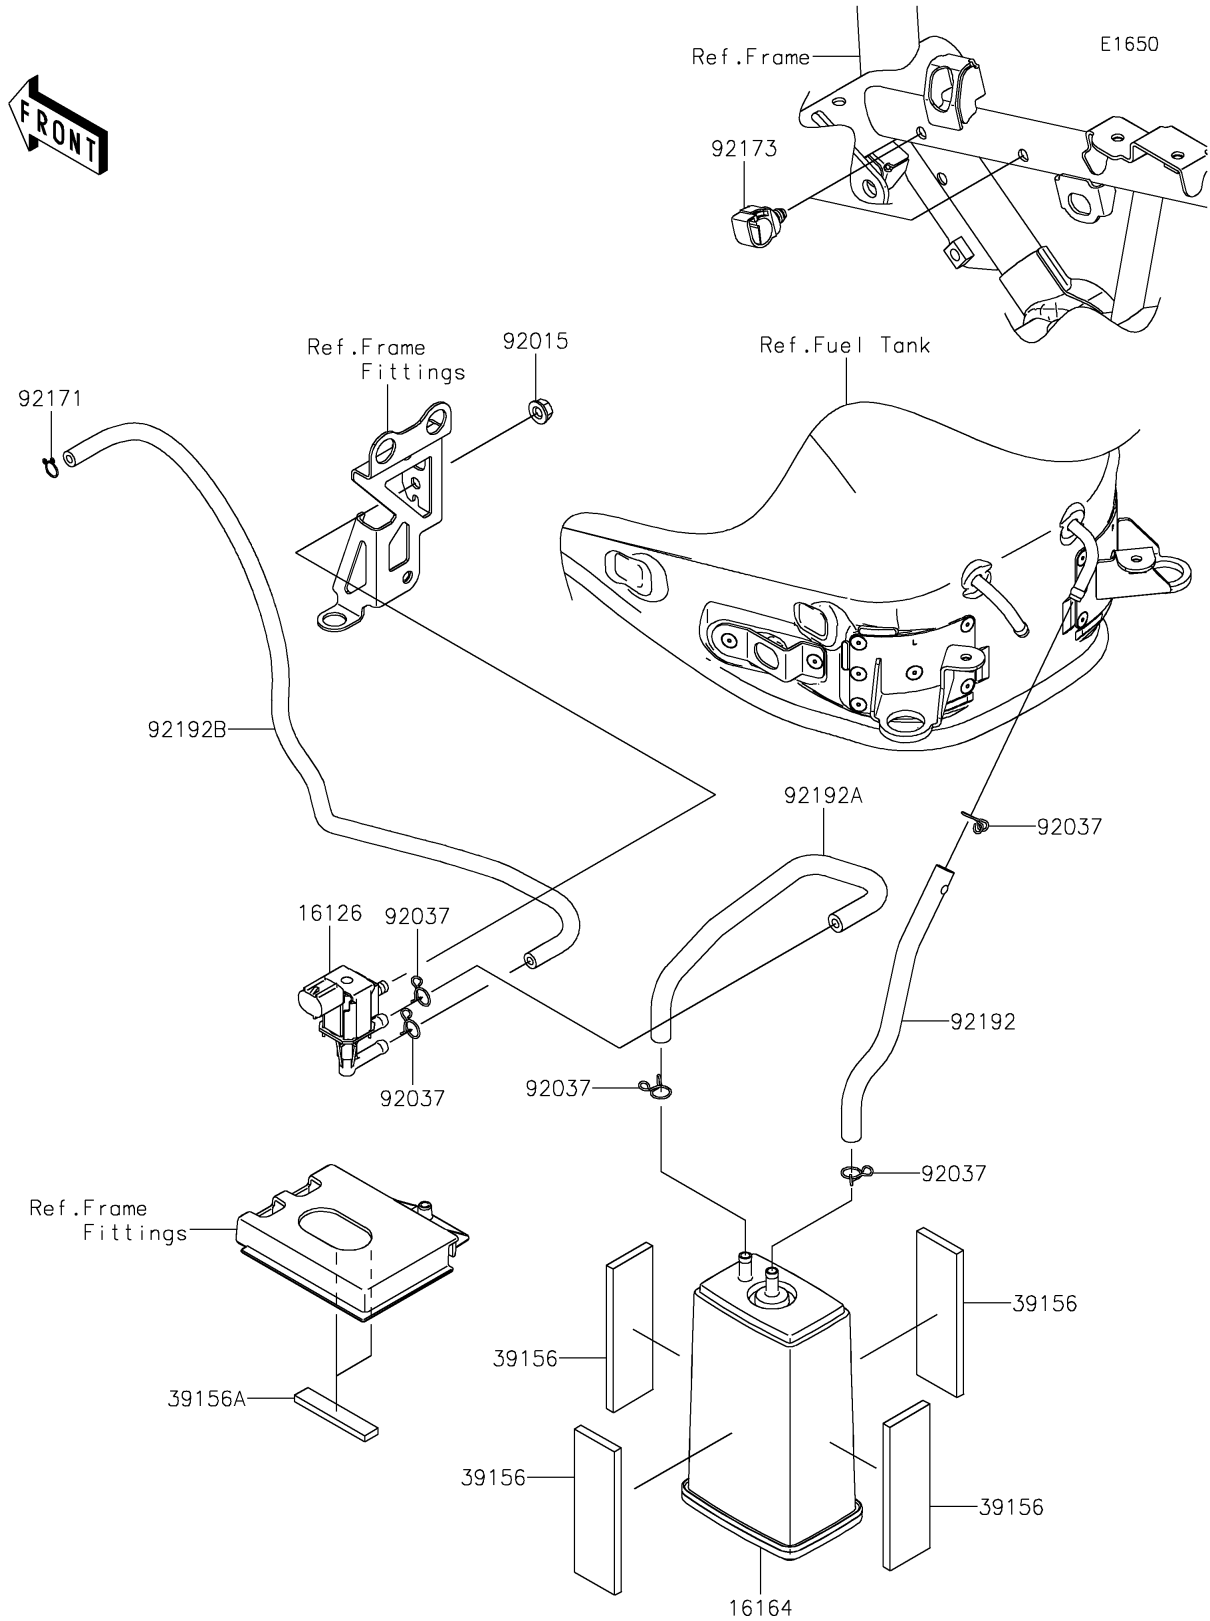

2023 Z900RS SE PARTS DIAGRAM

Fuel Evaporative System(CA)

2023 Z900RS SE PARTS LIST

Fuel Evaporative System(CA)

ITEM NAME	PART NUMBER	QUANTITY
VALVE,PCV (Ref # 16126)	16126-0740	1
CANISTER (Ref # 16164)	16164-0012	1
PAD,93X30X5 (Ref # 39156)	39156-1858	4
PAD,10X52.5X4 (Ref # 39156A)	39156-2206	2
NUT,FLANGED,6MM (Ref # 92015)	92015-1367	1
CLAMP (Ref # 92037)	92037-1712	5
CLAMP (Ref # 92171)	92171-0573	1
CLAMP,12MM DIA. (Ref # 92173)	92173-0736	2
TUBE,CANISTER-TANK (Ref # 92192)	92192-1799	1
TUBE,PCV-CANISTER (Ref # 92192A)	92192-1800	1
TUBE,PCV-THROTTLE BODY (Ref # 92192B)	92192-1883	1