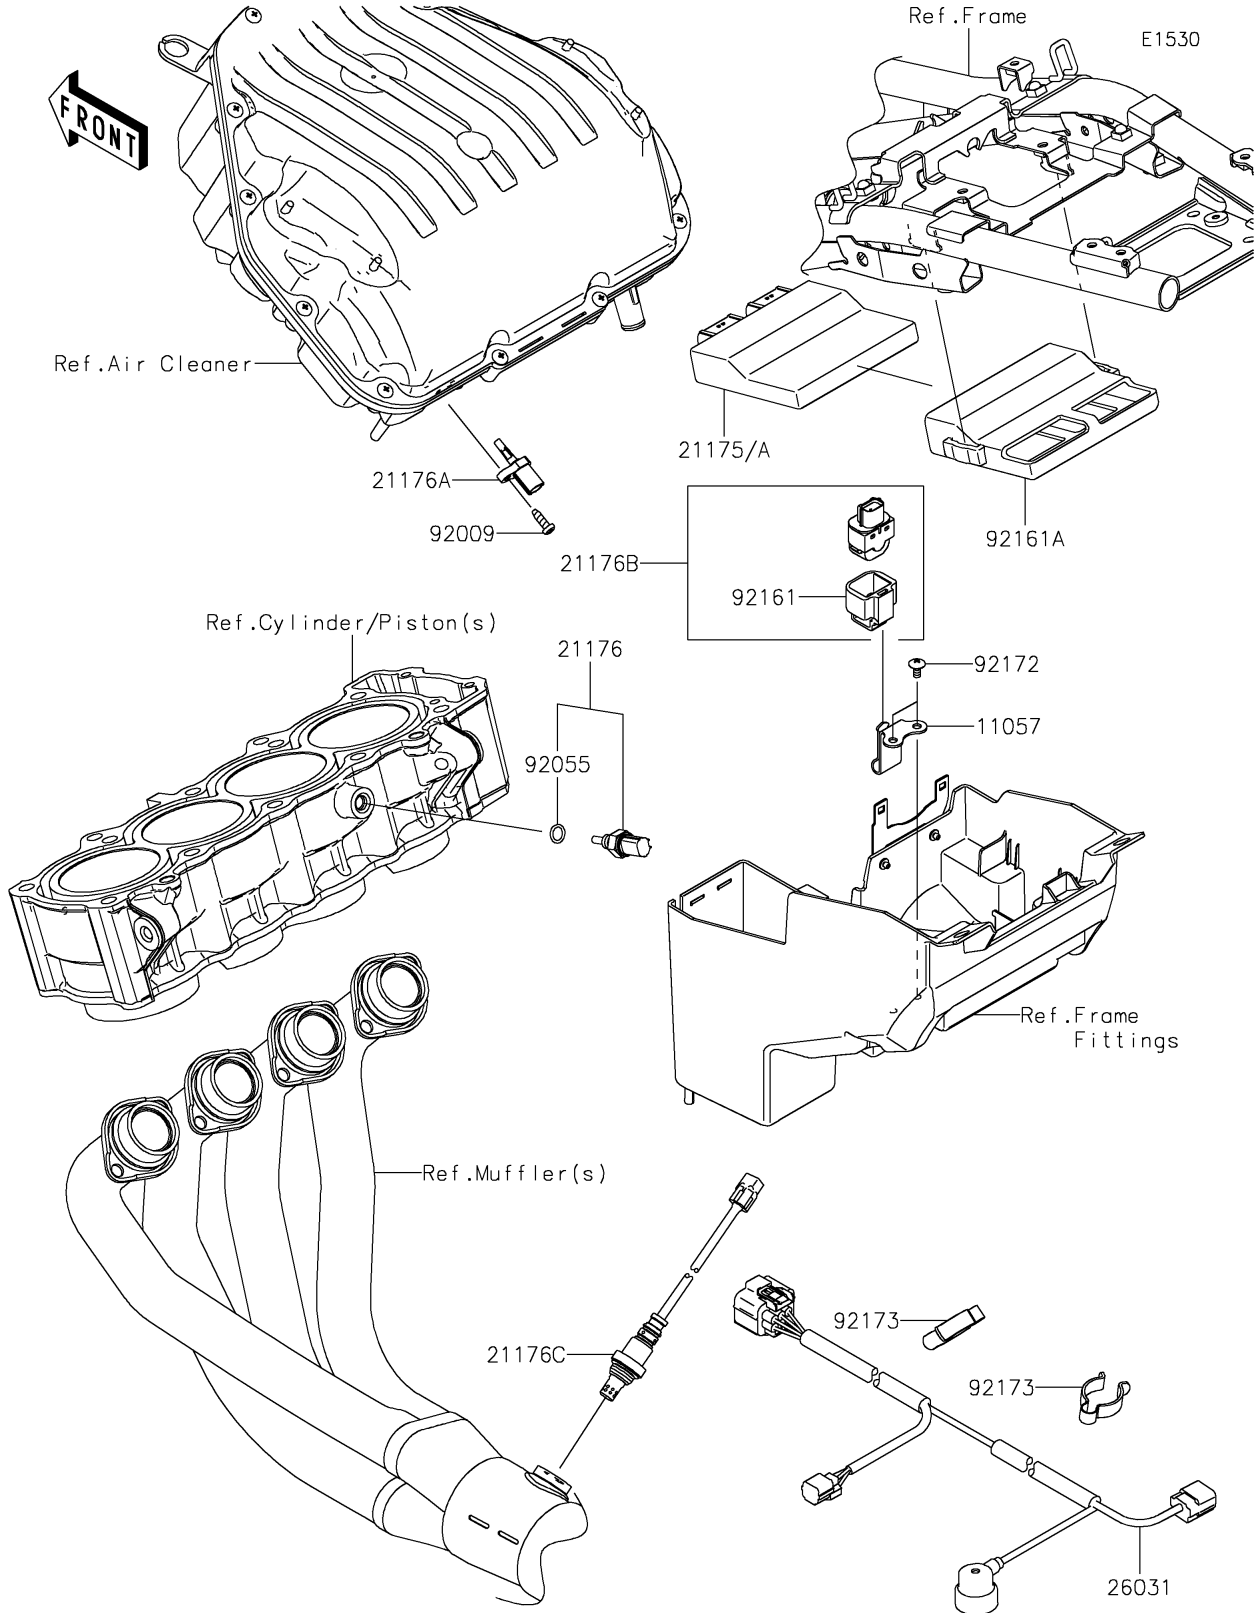

2023 Z900RS SE PARTS DIAGRAM

Fuel Injection

2023 Z900RS SE PARTS LIST

Fuel Injection

ITEM NAME	PART NUMBER	QUANTITY
BRACKET,VEHICLE DOWN SENSOR (Ref # 11057)	11057-0896	1
CONTROL UNIT-ELECTRONIC (Ref # 21175)	21175-1689	1
CONTROL UNIT-ELECTRONIC (Ref # 21175A)	21175-1690	1
SENSOR,WATER TEMP (Ref # 21176)	21176-0009	1
SENSOR,AIR TEMPERATURE (Ref # 21176A)	21176-0048	1
SENSOR,VEHICLE-DOWN (Ref # 21176B)	21176-0704	1
SENSOR,OXYGEN (Ref # 21176C)	21176-0851	1
HARNESS,SUB (Ref # 26031)	26031-3776	1
SCREW,TAPPING,5X16 (Ref # 92009)	92009-1984	1
RING-O,9.5X1.9 (Ref # 92055)	92055-0016	1
DAMPER (Ref # 92161)	92161-0951	1
DAMPER,ECU (Ref # 92161A)	92161-2282	1
SCREW,TAPPING,5X10 (Ref # 92172)	92172-0262	2
CLAMP (Ref # 92173)	92173-2419	2