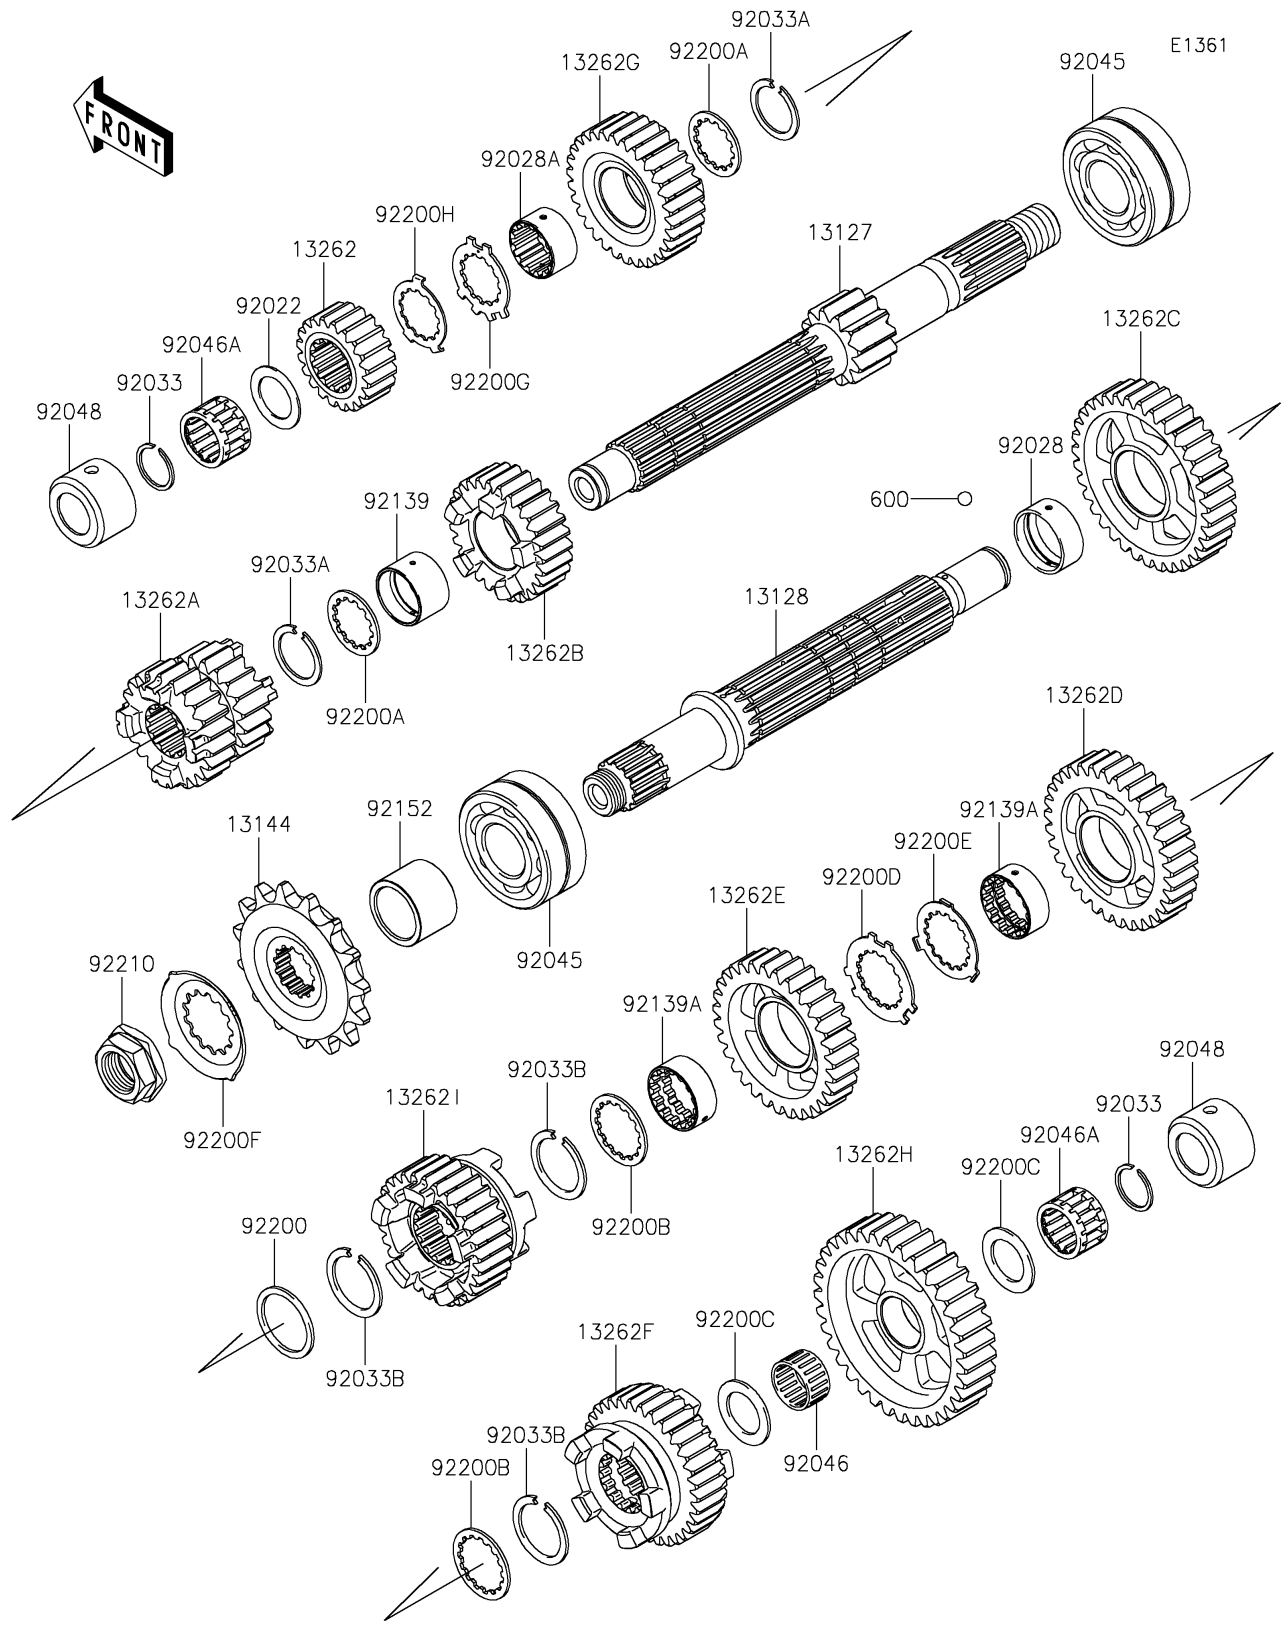

2023 Z900RS SE PARTS DIAGRAM

Transmission

2023 Z900RS SE PARTS LIST

Transmission

ITEM NAME	PART NUMBER	QUANTITY
SHAFT-TRANSMISSION INPUT,12T (Ref # 13127)	13127-0694	1
SHAFT-TRANSMISSION OUTPUT (Ref # 13128)	13128-0698	1
SPROCKET-OUTPUT,15T (Ref # 13144)	13144-0579	1
GEAR,INPUT 2ND,17T (Ref # 13262)	13262-1233	1
GEAR,INPUT 3RD&4TH,20T&22T (Ref # 13262A)	13262-1234	1
GEAR,INPUT 5TH,27T (Ref # 13262B)	13262-1235	1
GEAR,OUTPUT 2ND,35T (Ref # 13262C)	13262-1238	1
GEAR,OUTPUT 3RD,33T (Ref # 13262D)	13262-1239	1
GEAR,OUTPUT 4TH,31T (Ref # 13262E)	13262-1240	1
GEAR,OUTPUT 5TH,33T (Ref # 13262F)	13262-1241	1
GEAR,INPUT 6TH,30T (Ref # 13262G)	13262-1285	1
GEAR,OUTPUT LOW,35T (Ref # 13262H)	13262-1286	1
GEAR,OUTPUT 6TH,29T (Ref # 13262I)	13262-1287	1
WASHER,20.5X30X1,STEEL (Ref # 92022)	92022-112	1
BUSHING,OUTPUT,2ND (Ref # 92028)	92028-1739	1
BUSHING,INPUT TOP GEAR (Ref # 92028A)	92028-1915	1
RING-SNAP,20MM (Ref # 92033)	92033-015	2
RING-SNAP,24MM (Ref # 92033A)	92033-026	2
RING-SNAP,T=1.5 (Ref # 92033B)	92033-1249	3
BEARING-BALL,DAC2557NSSH (Ref # 92045)	92045-0003	2
BEARING-NEEDLE,K20X24X13 (Ref # 92046)	92046-1219	1
BEARING-NEEDLE,PK20X27X17X3 (Ref # 92046A)	92046-1303	2
RACE (Ref # 92048)	92048-0016	2
BUSHING,25X28X17.8 (Ref # 92139)	92139-0280	1
BUSHING,OUTPUT,3RD&4TH (Ref # 92139A)	92139-0281	2
COLLAR,SPROCKET (Ref # 92152)	92152-2263	1
WASHER,28.1X34.0X1.6 (Ref # 92200)	92200-0228	1
WASHER,25.2X31.0X1.5 (Ref # 92200A)	92200-1239	2
WASHER,28.5X34.0X1.5 (Ref # 92200B)	92200-1240	2

2023 Z900RS SE PARTS LIST

Transmission

ITEM NAME	PART NUMBER	QUANTITY
WASHER,20.5X31X1.5 (Ref # 92200C)	92200-1375	2
WASHER,25.8X40.5X1.5 (Ref # 92200D)	92200-1522	1
WASHER,25.2X37.0X1.0 (Ref # 92200E)	92200-1523	1
WASHER (Ref # 92200F)	92200-1720	1
WASHER,22.6X34.2X1.5 (Ref # 92200G)	92200-1941	1
WASHER,22X32X1 (Ref # 92200H)	92200-1942	1
NUT,20MM (Ref # 92210)	92210-0850	1
BALL-STEEL,5/32 (Ref # 600)	600A0500	3