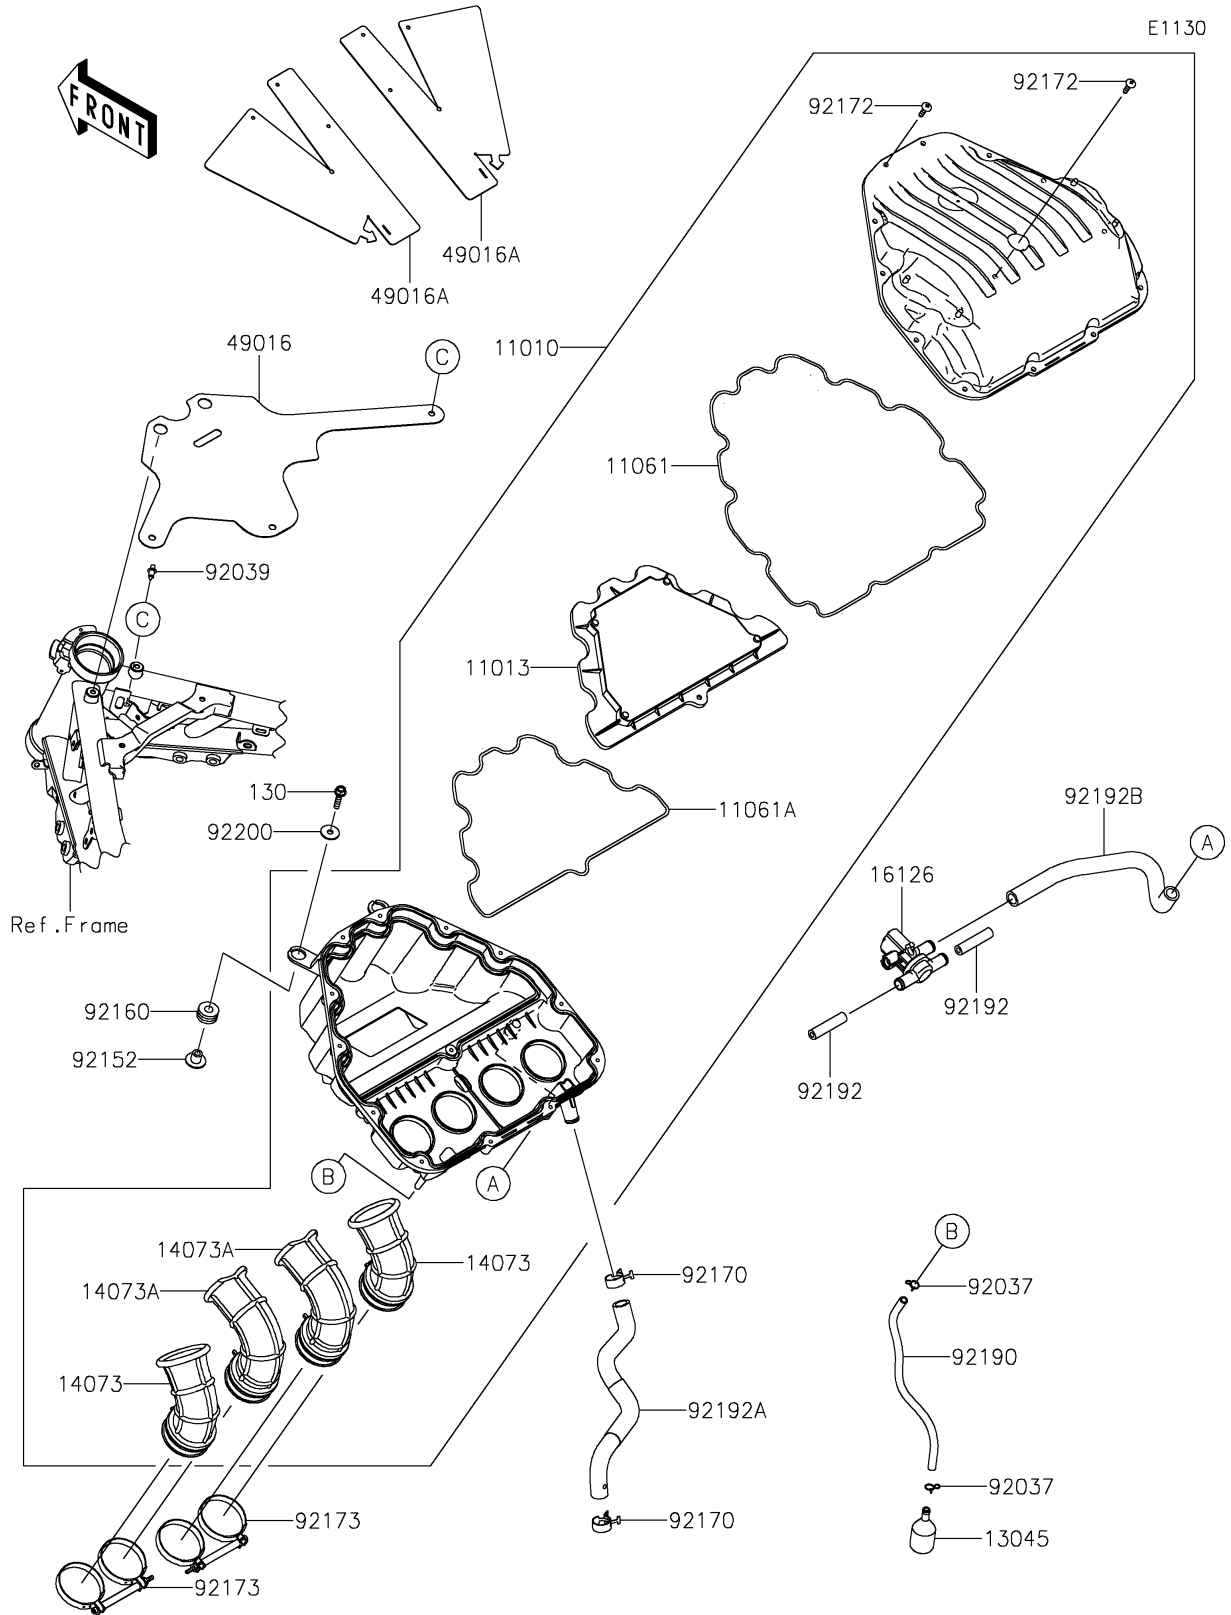

2023 Z900RS SE PARTS DIAGRAM

Air Cleaner

2023 Z900RS SE PARTS LIST

Air Cleaner

ITEM NAME	PART NUMBER	QUANTITY
FILTER-ASSY-AIR (Ref # 11010)	11010-0952	1
ELEMENT-AIR FILTER (Ref # 11013)	11013-0768	1
GASKET,CASE (Ref # 11061)	11061-1263	1
GASKET,ELEMENT (Ref # 11061A)	11061-1264	1
RECEIVER-OIL (Ref # 13045)	13045-1057	1
DUCT,#1,#4 (Ref # 14073)	14073-0941	2
DUCT,#2,#3 (Ref # 14073A)	14073-0942	2
VALVE,AIR SWITCHING (Ref # 16126)	16126-0745	1
COVER-SEAL,WATERPROOF (Ref # 49016)	49016-0652	1
COVER-SEAL (Ref # 49016A)	49016-0653	2
CLAMP (Ref # 92037)	92037-1712	2
RIVET (Ref # 92039)	92039-0023	1
COLLAR,6.5X10.5X13.1 (Ref # 92152)	92152-0547	2
DAMPER (Ref # 92160)	92160-1162	2
CLAMP (Ref # 92170)	92170-1060	2
SCREW,TAPPING,5X20 (Ref # 92172)	92172-0483	13
CLAMP (Ref # 92173)	92173-2298	2
TUBE,6X9X300 (Ref # 92190)	92190-1253	1
TUBE,HEAD-ASWV (Ref # 92192)	92192-0843	2
TUBE,BLOWBY (Ref # 92192A)	92192-1692	1
TUBE,ASWV-A/C (Ref # 92192B)	92192-1785	1
WASHER,6.5X22X1.6 (Ref # 92200)	92200-1087	2
BOLT-FLANGED,6X25 (Ref # 130)	130BA0625	2