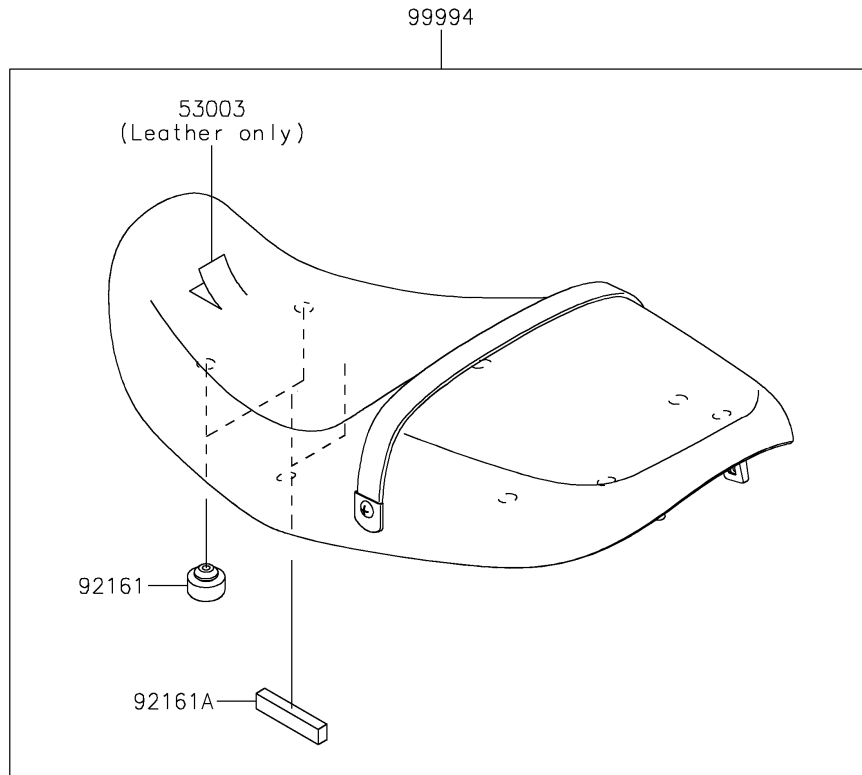

2021 Z900RS CAFE PARTS DIAGRAM

Accessory(Seat)

F2910F

2021 Z900RS CAFE PARTS LIST

Accessory(Seat)

ITEM NAME	PART NUMBER	QUANTITY
LEATHER,BLACK (Ref # 53003)	53003-0591-MA	1
LEATHER,BLACK (Ref # 53003A)	53003-0592-MA	1
DAMPER,SEAT (Ref # 92161)	92161-0930	8
DAMPER,10X70X15 (Ref # 92161A)	92161-2132	2
SEAT(LOW),BLACK+BLK (Ref # 99994)	99994-1580-12Y	1
SEAT(HIGH),BLACK+BLK (Ref # 99994A)	99994-1581-12Y	1