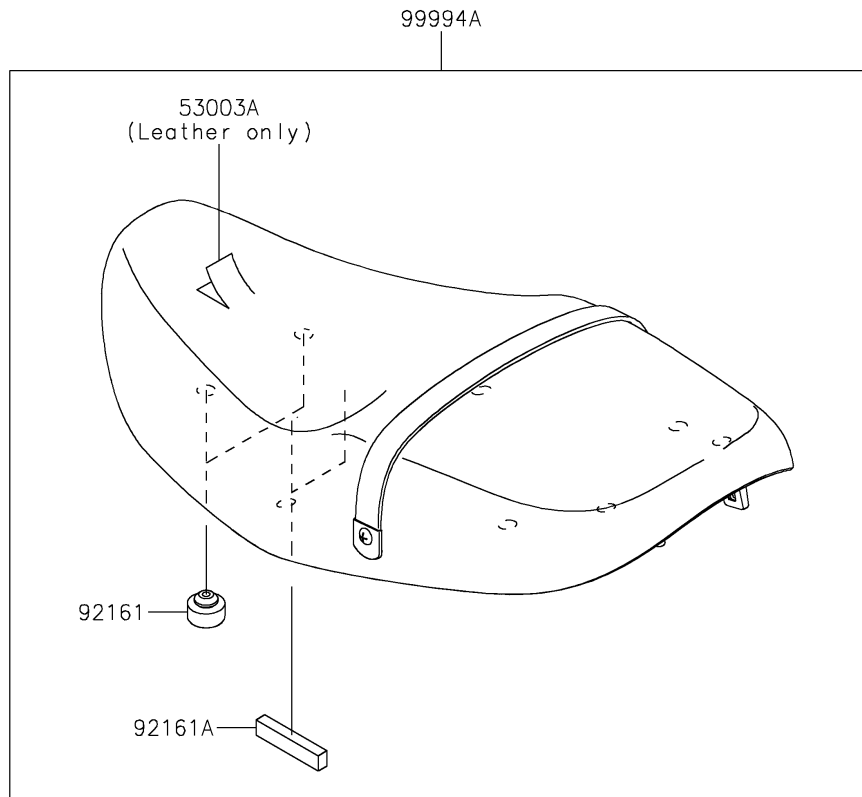

2021 Z900RS CAFE PARTS DIAGRAM

Accessory(Seat)

F2910F

2021 Z900RS CAFE PARTS LIST

Accessory(Seat)

ITEM NAME	PART NUMBER	QUANTITY
LEATHER,BLACK (Ref # 53003)	53003-0591-MA	1
LEATHER,BLACK (Ref # 53003A)	53003-0592-MA	1
DAMPER,SEAT (Ref # 92161)	92161-0930	8
DAMPER,10X70X15 (Ref # 92161A)	92161-2132	2
SEAT(LOW),BLACK+BLK (Ref # 99994)	99994-1580-12Y	1
SEAT(HIGH),BLACK+BLK (Ref # 99994A)	99994-1581-12Y	1