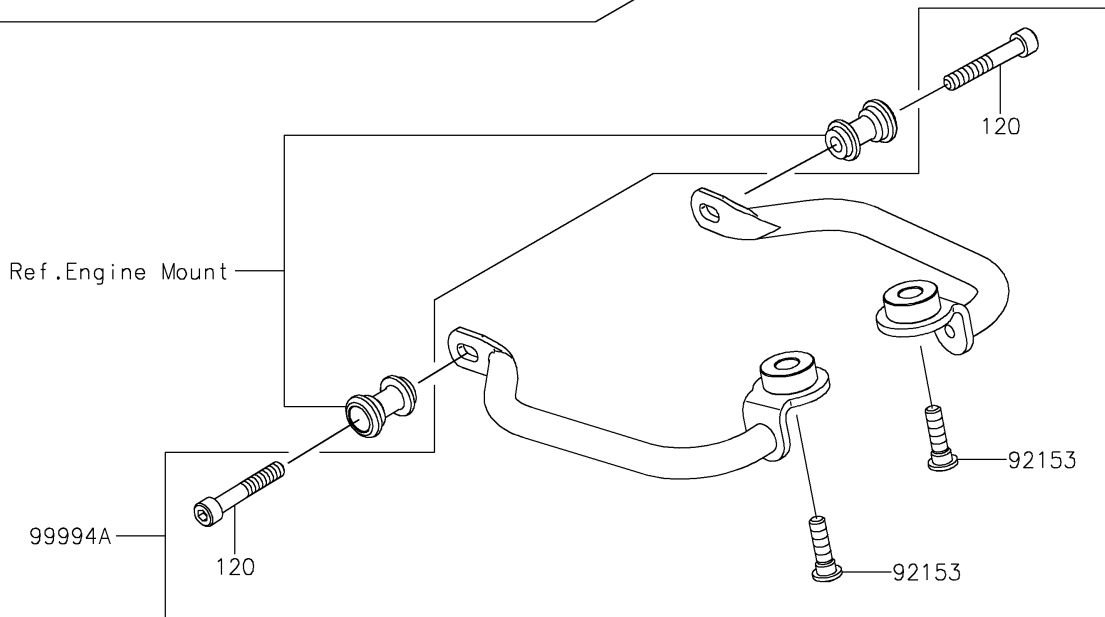

2021 Z900RS CAFE PARTS DIAGRAM

Accessory(Grip)

F2910E

2021 Z900RS CAFE PARTS LIST

Accessory(Grip)

ITEM NAME	PART NUMBER	QUANTITY
BOLT,SOCKET,8X30 (Ref # 92153)	92153-1624	2
KIT-ACCESSORY,GRAB BAR (Ref # 99994)	99994-1936	1
KIT-ACCESSORY,SIDE GRIP (Ref # 99994A)	99994-1937	1
BOLT-SOCKET (Ref # 120)	120CC0845	2