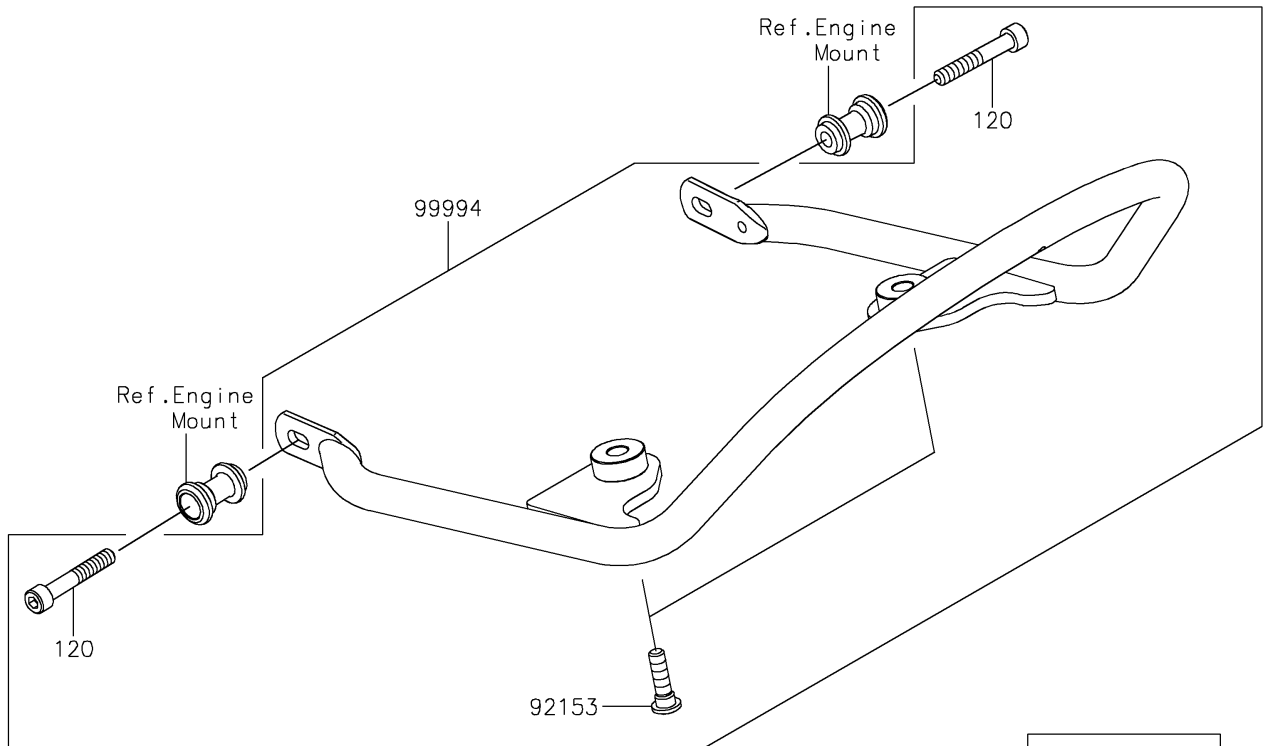

2021 Z900RS CAFE PARTS DIAGRAM

Accessory(Grip)

F2910E

2021 Z900RS CAFE PARTS LIST

Accessory(Grip)

ITEM NAME	PART NUMBER	QUANTITY
BOLT,SOCKET,8X30 (Ref # 92153)	92153-1624	2
KIT-ACCESSORY,GRAB BAR (Ref # 99994)	99994-1936	1
KIT-ACCESSORY,SIDE GRIP (Ref # 99994A)	99994-1937	1
BOLT-SOCKET (Ref # 120)	120CC0845	2