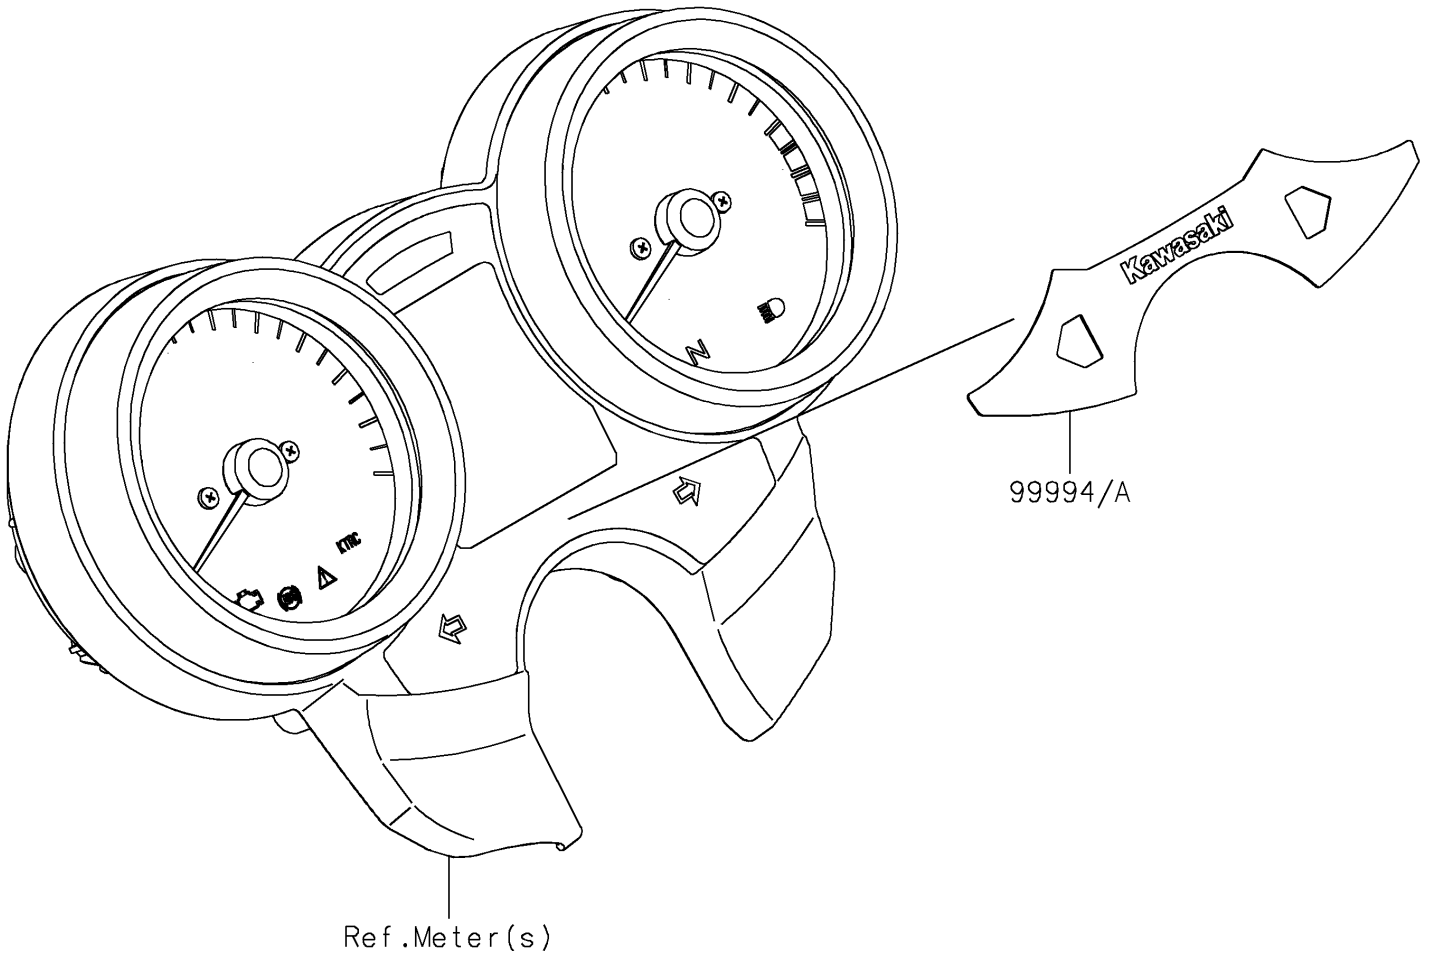

# 2021 Z900RS CAFE PARTS DIAGRAM

Accessory(Indicator Cover)

F2910B

## 2021 Z900RS CAFE PARTS LIST

Accessory(Indicator Cover)

ITEM NAME	PART NUMBER	QUANTITY
KIT-ACC,INDICATOR COVER,SILVER (Ref # 99994)	99994-1016	1
INDICATOR COVER,BLACK (Ref # 99994A)	99994-1220	1