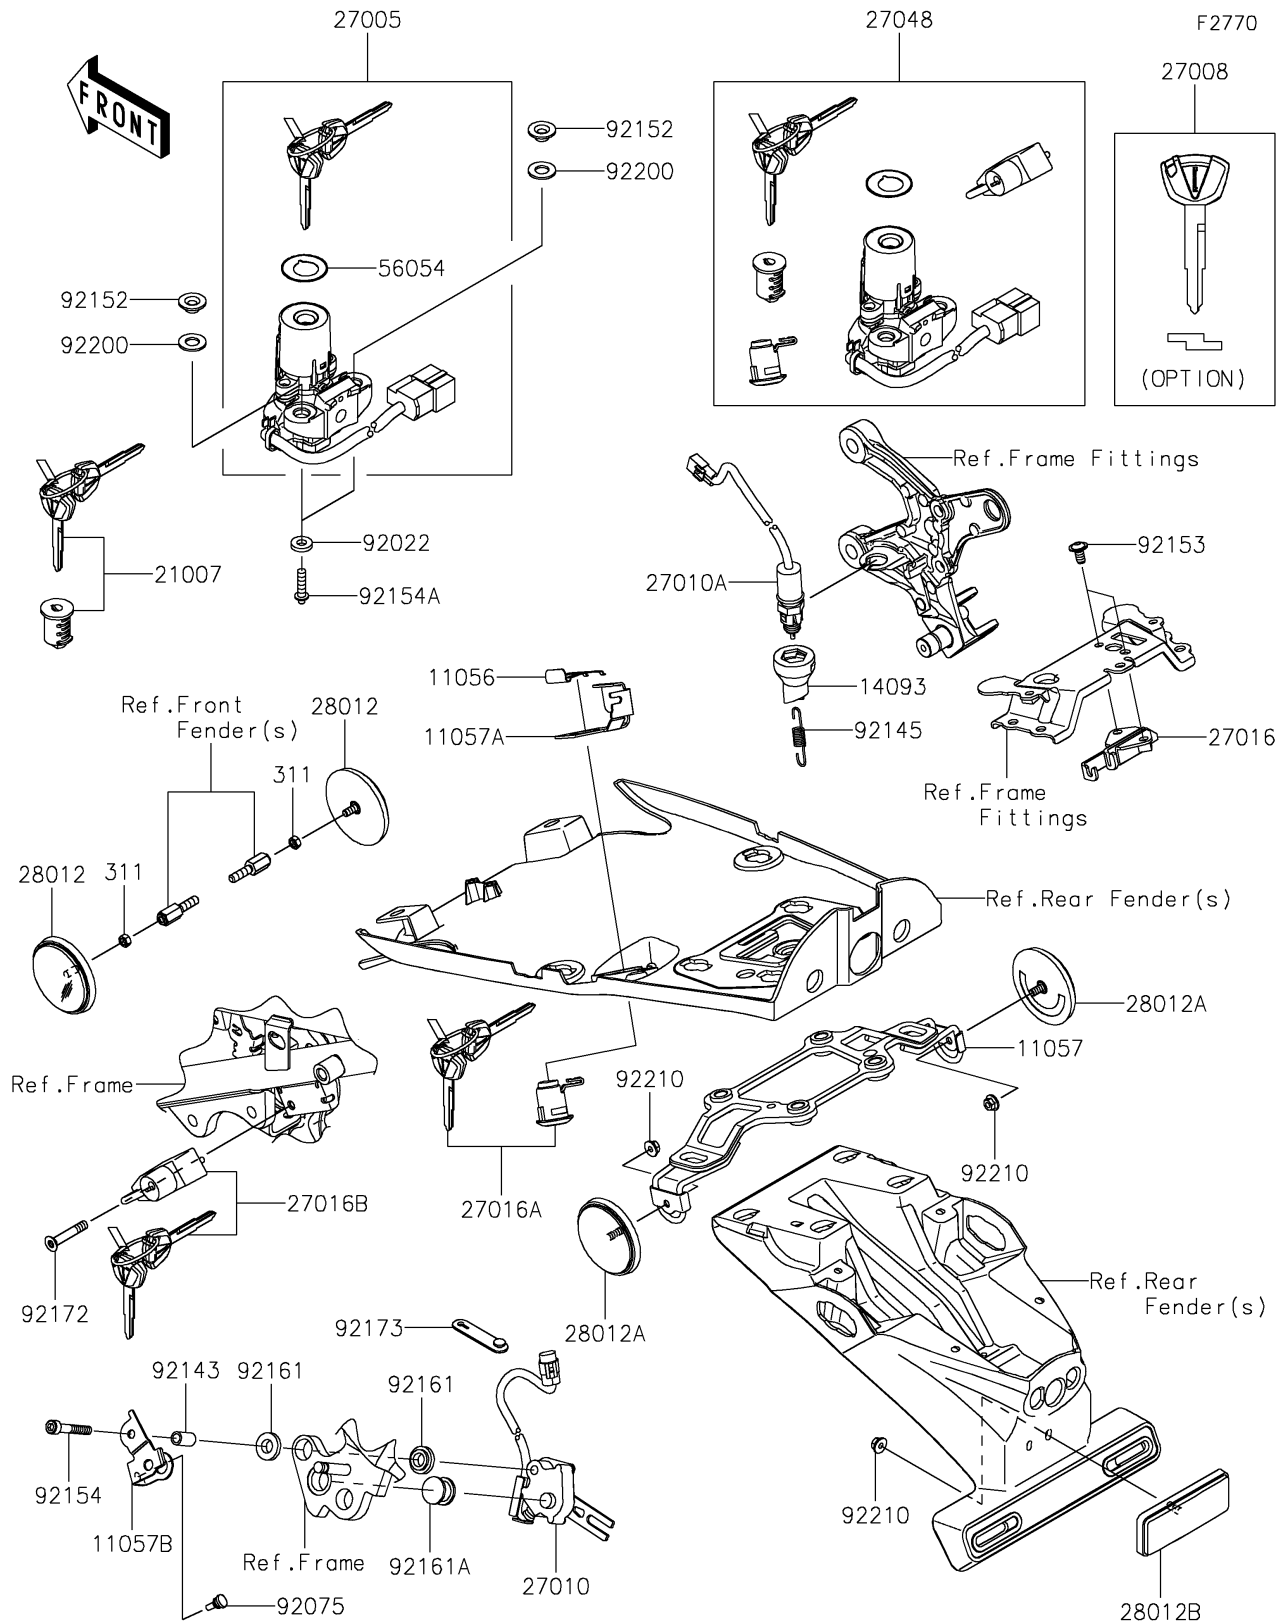

# 2021 Z900RS CAFE PARTS DIAGRAM

Ignition Switch/Locks/Reflectors

## 2021 Z900RS CAFE PARTS LIST

### Ignition Switch/Locks/Reflectors

ITEM NAME	PART NUMBER	QUANTITY
BRACKET,CLASP (Ref # 11056)	11056-0238	1
BRACKET,RR REFLECTOR (Ref # 11057)	11057-0878	1
BRACKET,SEAT LOCK CABLE (Ref # 11057A)	11057-1556	1
BRACKET,STAND SW. (Ref # 11057B)	11057-7166	1
COVER,BRAKE SW. (Ref # 14093)	14093-0666	1
ROTOR,LOCK,TANK CAP (Ref # 21007)	21007-5068	1
SWITCH-ASSY-IGNITION (Ref # 27005)	27005-0646	1
KEY-LOCK,BLANK,IMMOBI (Ref # 27008)	27008-0558	1
SWITCH,SIDE STAND (Ref # 27010)	27010-0112	1
SWITCH,RR BRAKE (Ref # 27010A)	27010-0867	1
LOCK-ASSY,SEAT STRIKER (Ref # 27016)	27016-1115	1
LOCK-ASSY,SEAT (Ref # 27016A)	27016-5373	1
LOCK-ASSY,HELMET (Ref # 27016B)	27016-5402	1
SWITCH-ASSY (Ref # 27048)	27048-5159	1
REFLECTOR-REFLEX,FR,SIDE (Ref # 28012)	28012-0001	2
REFLECTOR-REFLEX (Ref # 28012A)	28012-0002	2
REFLECTOR-REFLEX (Ref # 28012B)	28012-1077	1
MARK,IGNITION (Ref # 56054)	56054-1596	1
WASHER,7X15.5X3 (Ref # 92022)	92022-312	2
DAMPER,6X10X15 (Ref # 92075)	92075-1808	1
COLLAR,6.5X9.5X17 (Ref # 92143)	92143-1408	1
SPRING,REAR BRAKE (Ref # 92145)	92145-0946	1
COLLAR (Ref # 92152)	92152-0423	2
BOLT,SOCKET,6X12 (Ref # 92153)	92153-1617	2
BOLT,SOCKET,6X40 (Ref # 92154)	92154-0505	1
BOLT,TORX,6X22 (Ref # 92154A)	92154-1858	2
DAMPER (Ref # 92161)	92161-0117	2
DAMPER (Ref # 92161A)	92161-0118	1
SCREW,HEXLOBE,6X35 (Ref # 92172)	92172-0835	1

### Ignition Switch/Locks/Reflectors

ITEM NAME	PART NUMBER	QUANTITY
CLAMP,RUBBER PLATE (Ref # 92173)	92173-1229	1
WASHER,10.2X20X1.6 (Ref # 92200)	92200-0328	2
NUT,FLANGED,5MM (Ref # 92210)	92210-0007	3
NUT-HEX,5MM (Ref # 311)	311AB0500	2