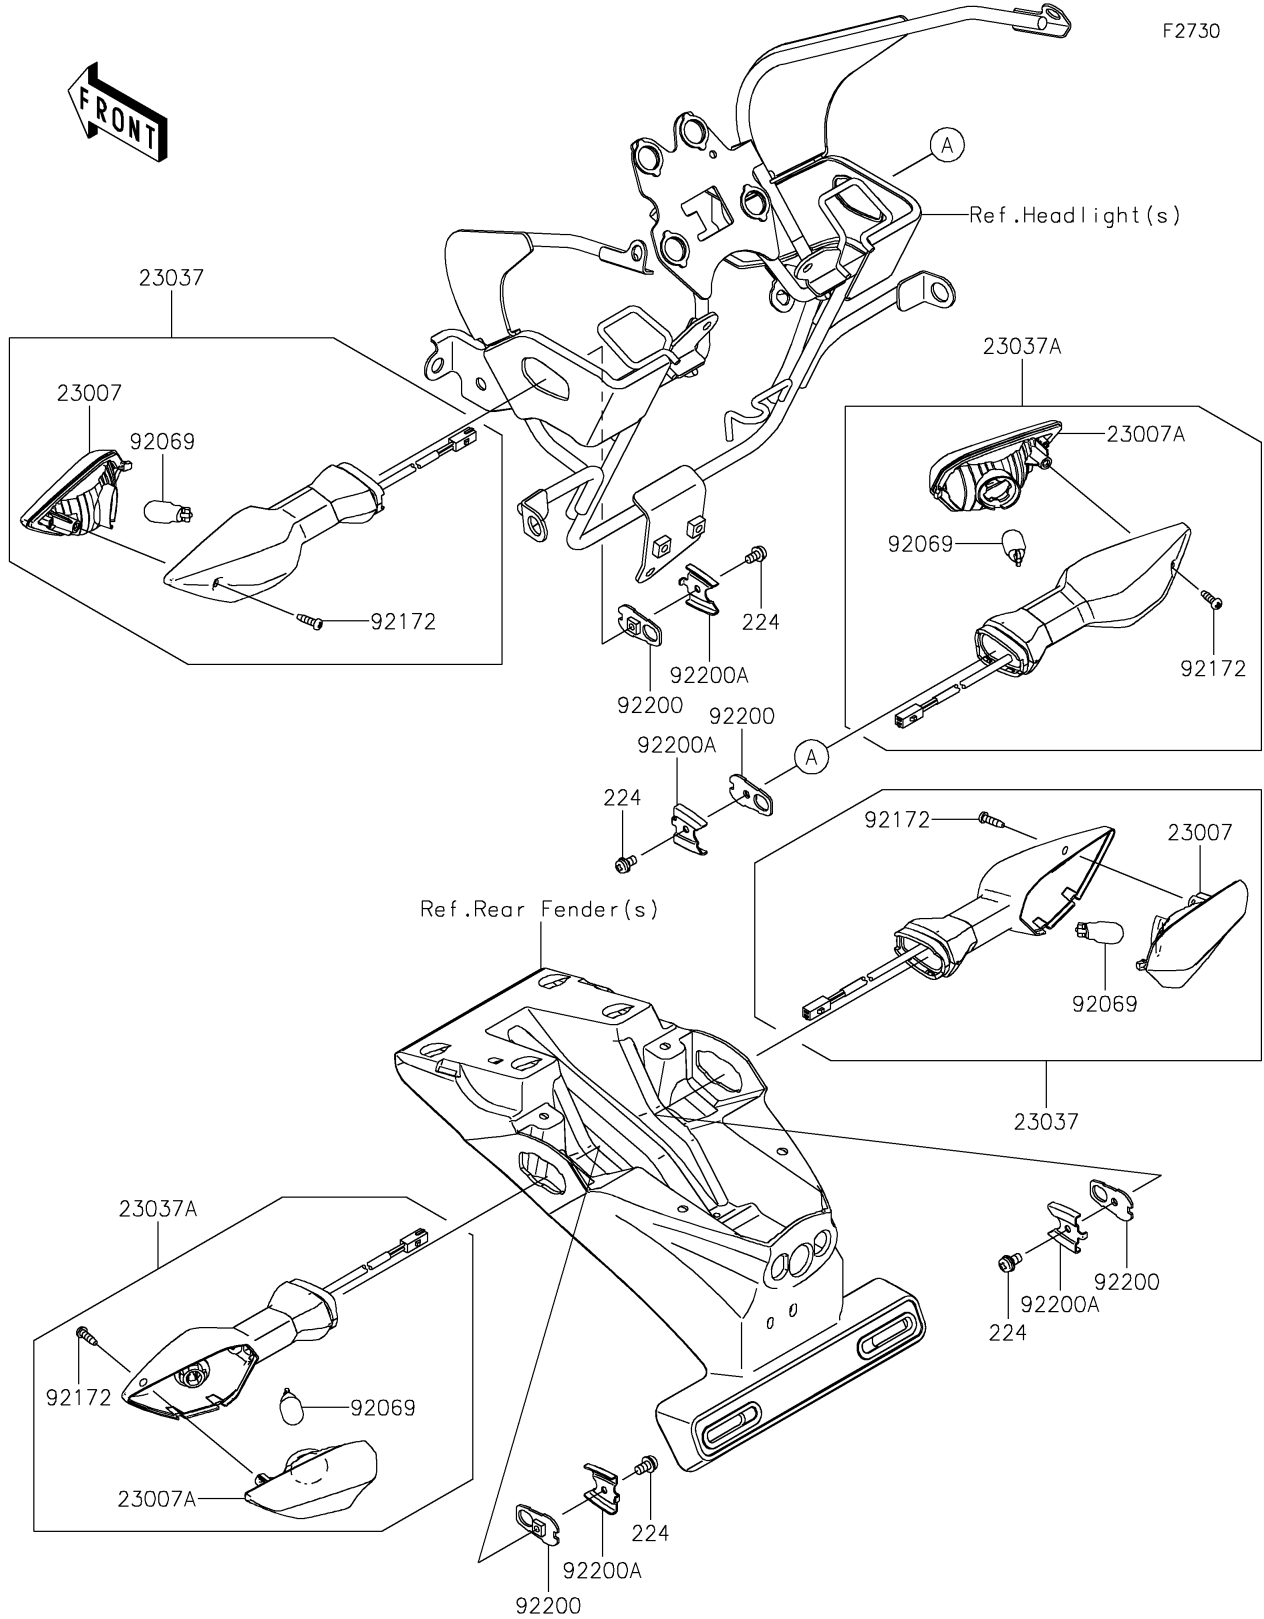

2021 Z900RS CAFE PARTS DIAGRAM

Turn Signals

2021 Z900RS CAFE PARTS LIST

Turn Signals

ITEM NAME	PART NUMBER	QUANTITY
LENS-COMP (Ref # 23007)	23007-0228	2
LENS-COMP (Ref # 23007A)	23007-0229	2
LAMP-ASSY-SIGNAL (Ref # 23037)	23037-0537	2
LAMP-ASSY-SIGNAL (Ref # 23037A)	23037-0538	2
BULB,12V 10W (Ref # 92069)	92069-0090	4
SCREW,4X14 (Ref # 92172)	92172-1117	4
WASHER,NUT 4MM (Ref # 92200)	92200-0854	4
WASHER (Ref # 92200A)	92200-0855	4
SCREW-PAN-WP-CROS,4X8 (Ref # 224)	224AB0408	4