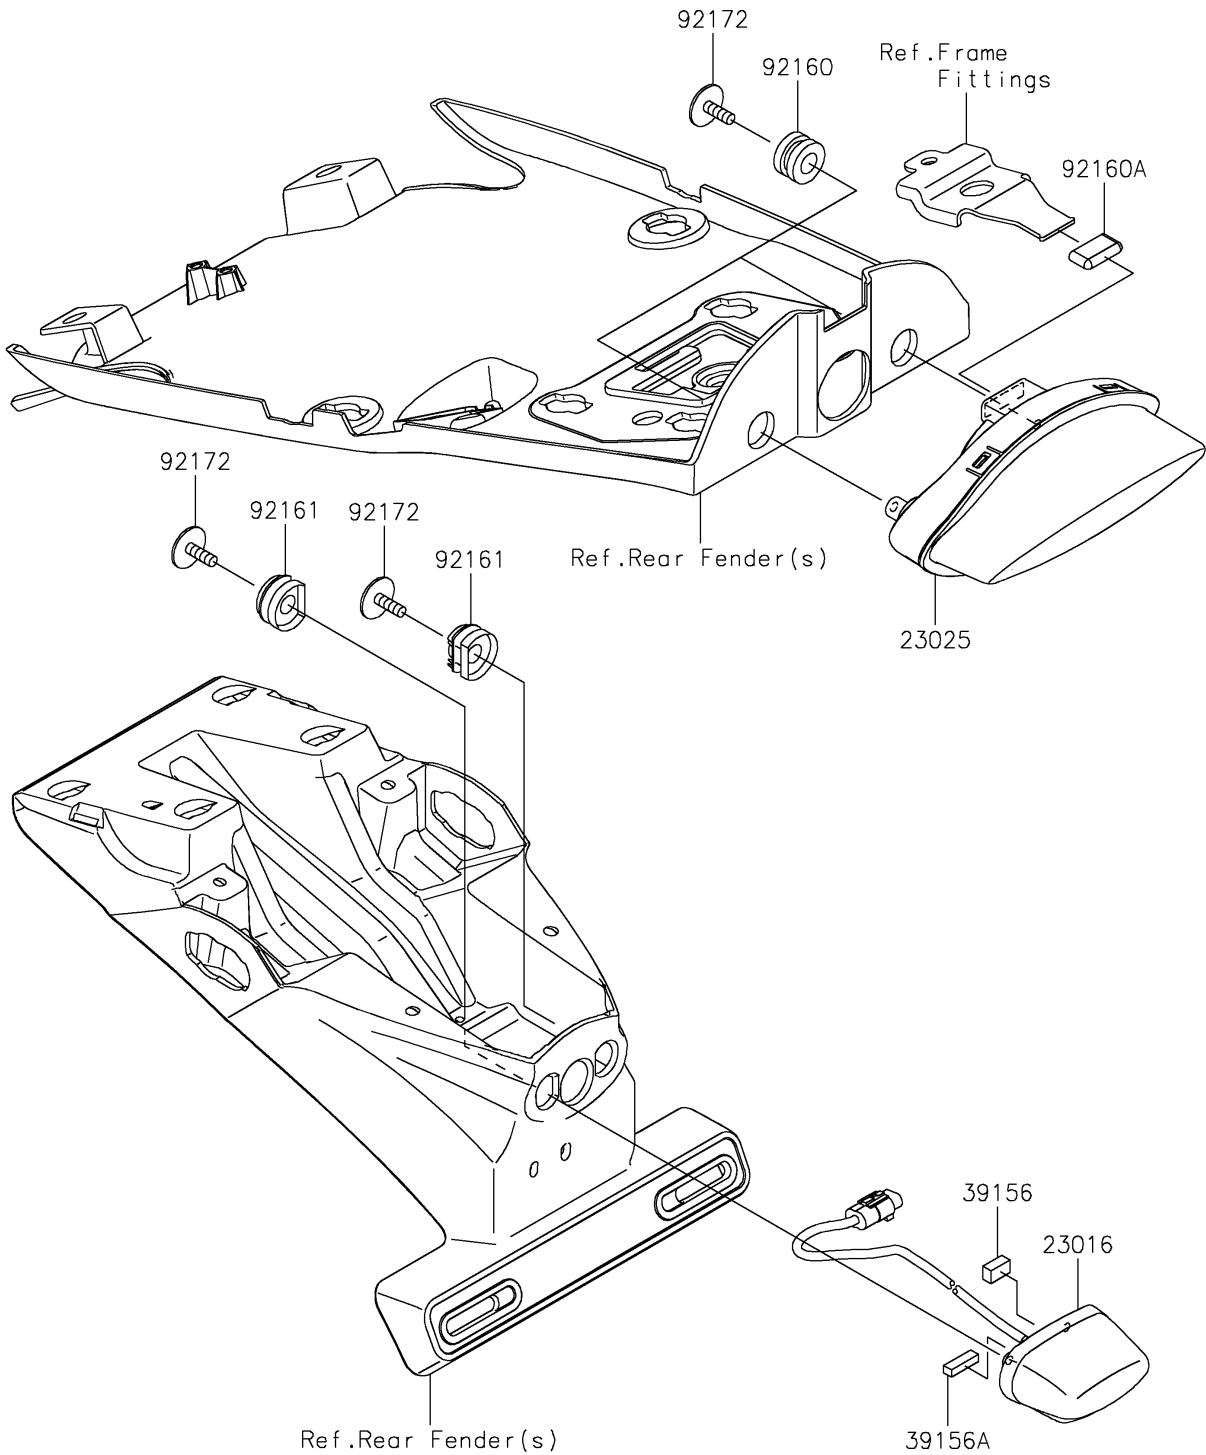

# 2021 Z900RS CAFE PARTS DIAGRAM

Taillight(s)

F2720

## 2021 Z900RS CAFE PARTS LIST

Taillight(s)

ITEM NAME	PART NUMBER	QUANTITY
LAMP-ASSY,LICENSE,LED (Ref # 23016)	23016-0637	1
LAMP-TAIL,LED,CCC (Ref # 23025)	23025-0402	1
PAD,7X12X5 (Ref # 39156)	39156-2292	1
PAD,4X17X5 (Ref # 39156A)	39156-2293	1
DAMPER,10X20X12 (Ref # 92160)	92160-1167	2
DAMPER (Ref # 92160A)	92160-1190	1
DAMPER (Ref # 92161)	92161-2128	2
SCREW,TAPTITE,5X16 (Ref # 92172)	92172-0481	4