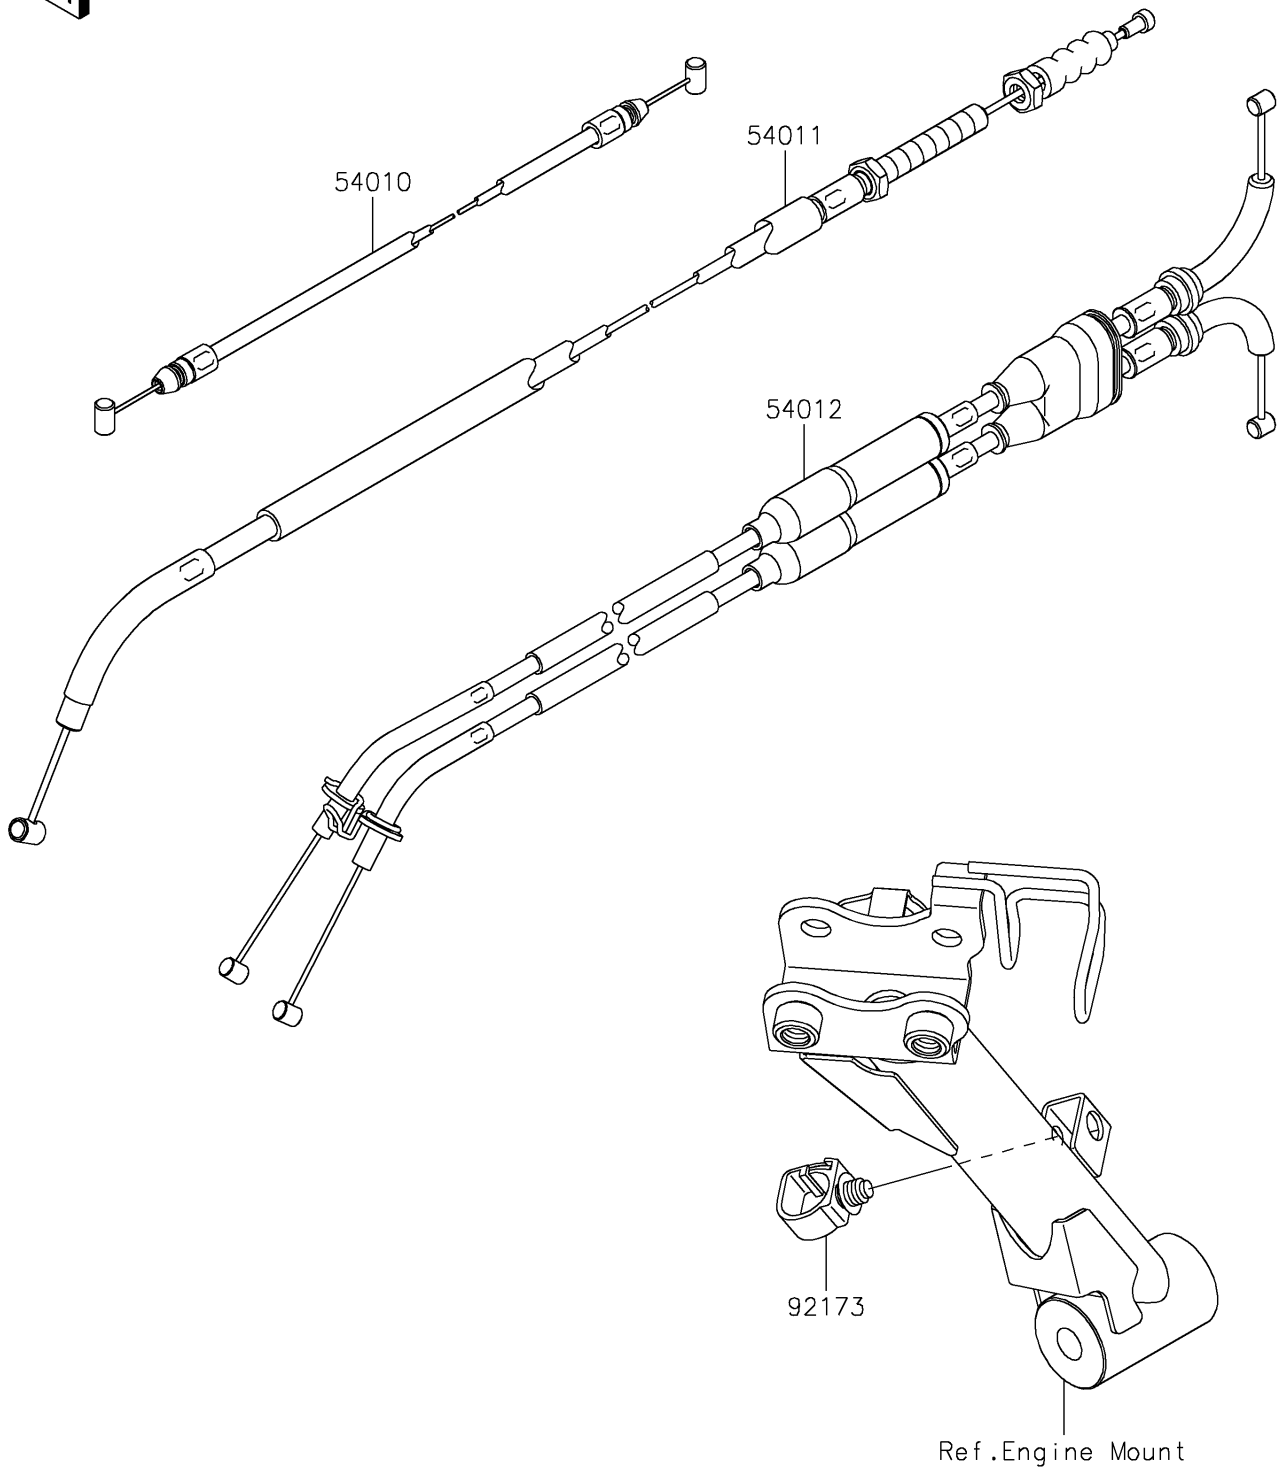

2021 Z900RS CAFE PARTS DIAGRAM

Cables

F2540

2021 Z900RS CAFE PARTS LIST

Cables

ITEM NAME	PART NUMBER	QUANTITY
CABLE,SEAT LOCK (Ref # 54010)	54010-0620	1
CABLE-CLUTCH (Ref # 54011)	54011-0638	1
CABLE-THROTTLE (Ref # 54012)	54012-0666	1
CLAMP,HOLDER CLIP (Ref # 92173)	92173-0868	1