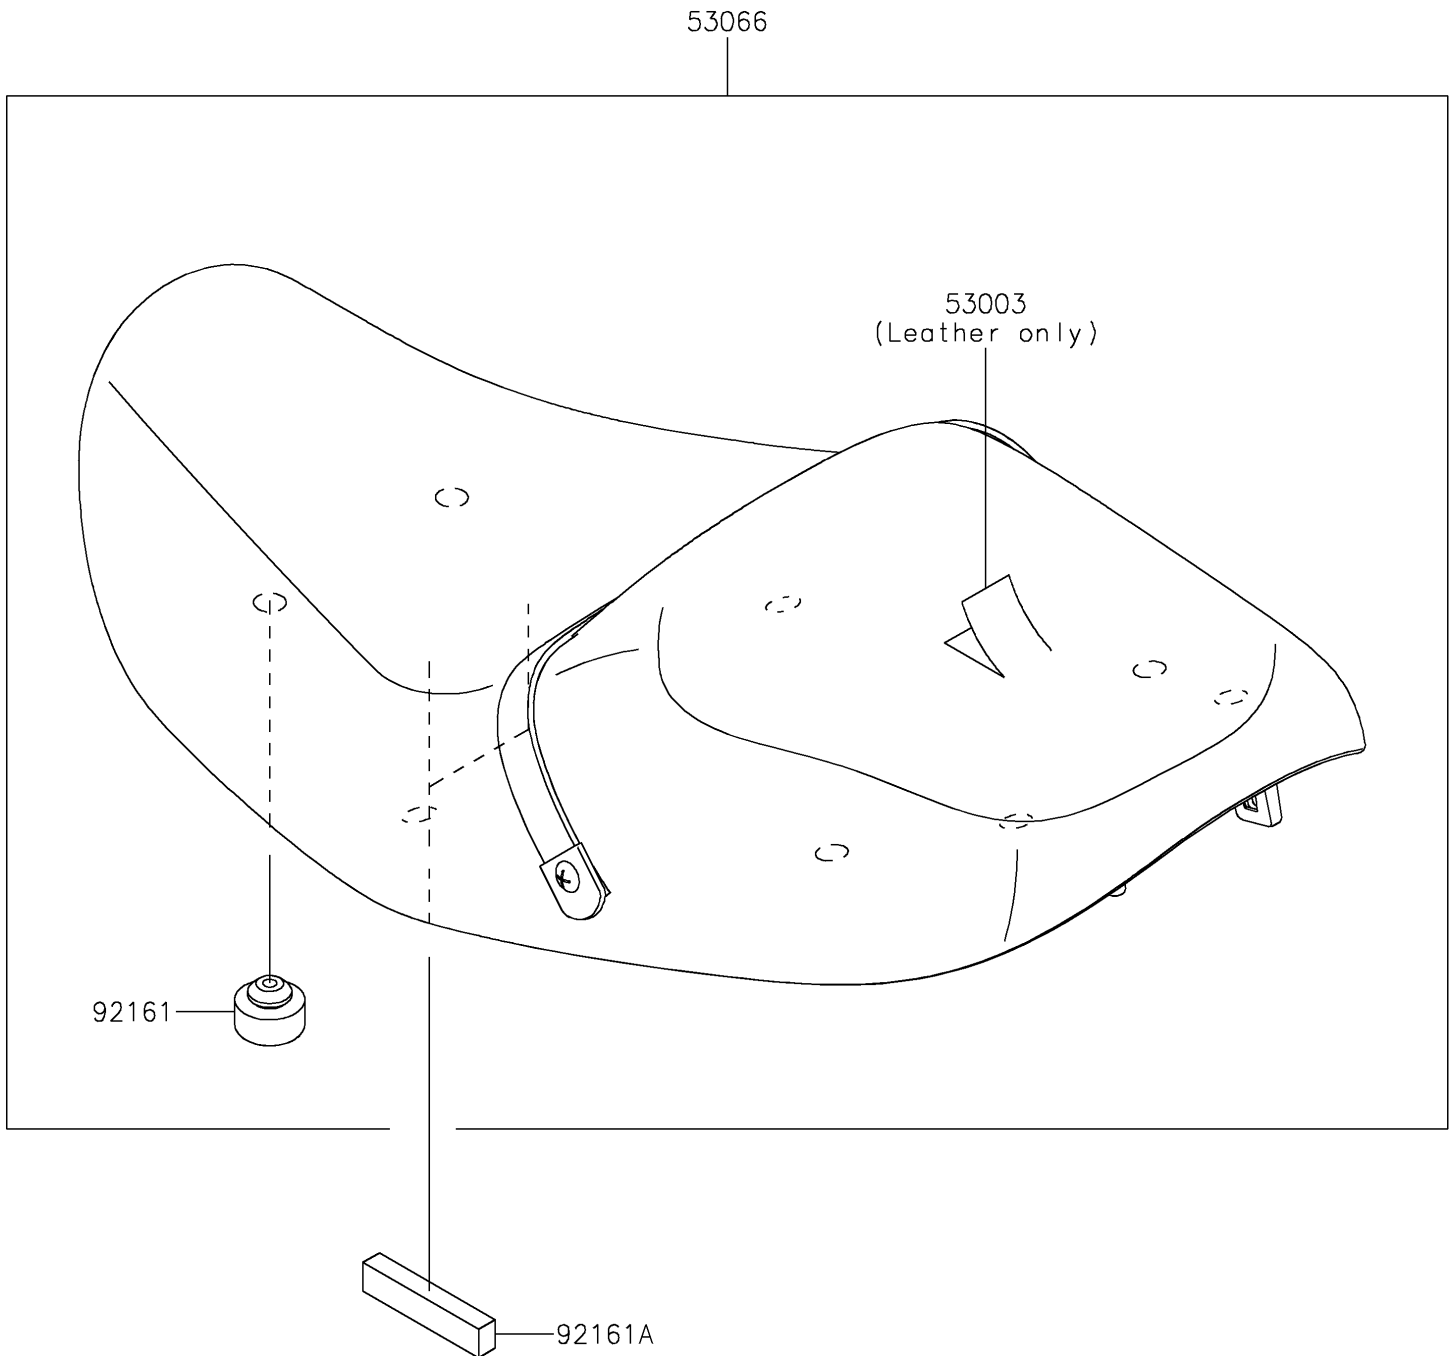

# 2021 Z900RS CAFE PARTS DIAGRAM

Seat

F2510

## 2021 Z900RS CAFE PARTS LIST

### Seat

ITEM NAME	PART NUMBER	QUANTITY
LEATHER,BLACK (Ref # 53003)	53003-0465-MA	1
SEAT-ASSY,BLACK+BLK (Ref # 53066)	53066-0599-12Y	1
DAMPER,SEAT (Ref # 92161)	92161-0930	8
DAMPER,10X70X15 (Ref # 92161A)	92161-2132	2