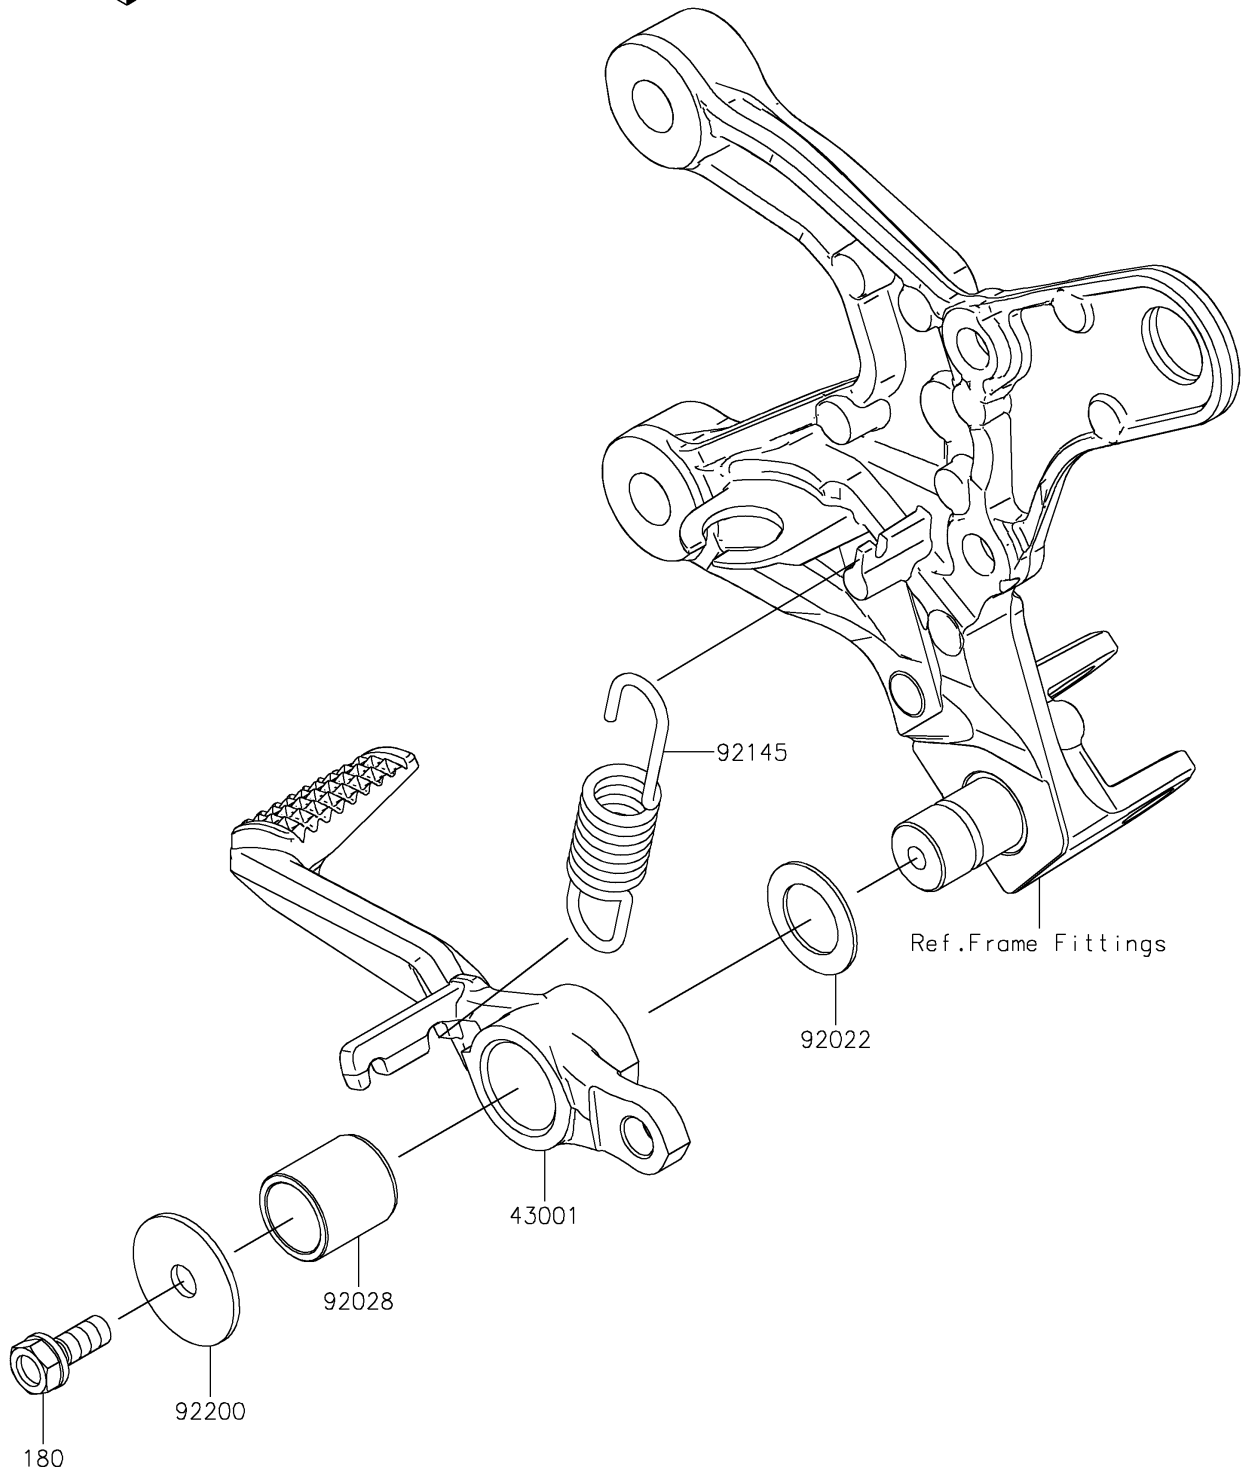

# 2021 Z900RS CAFE PARTS DIAGRAM

Brake Pedal/Torque Link

F2260

## 2021 Z900RS CAFE PARTS LIST

### Brake Pedal/Torque Link

ITEM NAME	PART NUMBER	QUANTITY
LEVER-BRAKE (Ref # 43001)	43001-0760	1
WASHER,15.3X24X1 (Ref # 92022)	92022-326	1
BUSHING,BRAKE PEDAL (Ref # 92028)	92028-1282	1
SPRING,BRAKE PEDAL RETURN (Ref # 92145)	92145-0100	1
WASHER,7X28X1.6 (Ref # 92200)	92200-0279	1
BOLT-UPSET-WS,6X16 (Ref # 180)	180BA0616	1