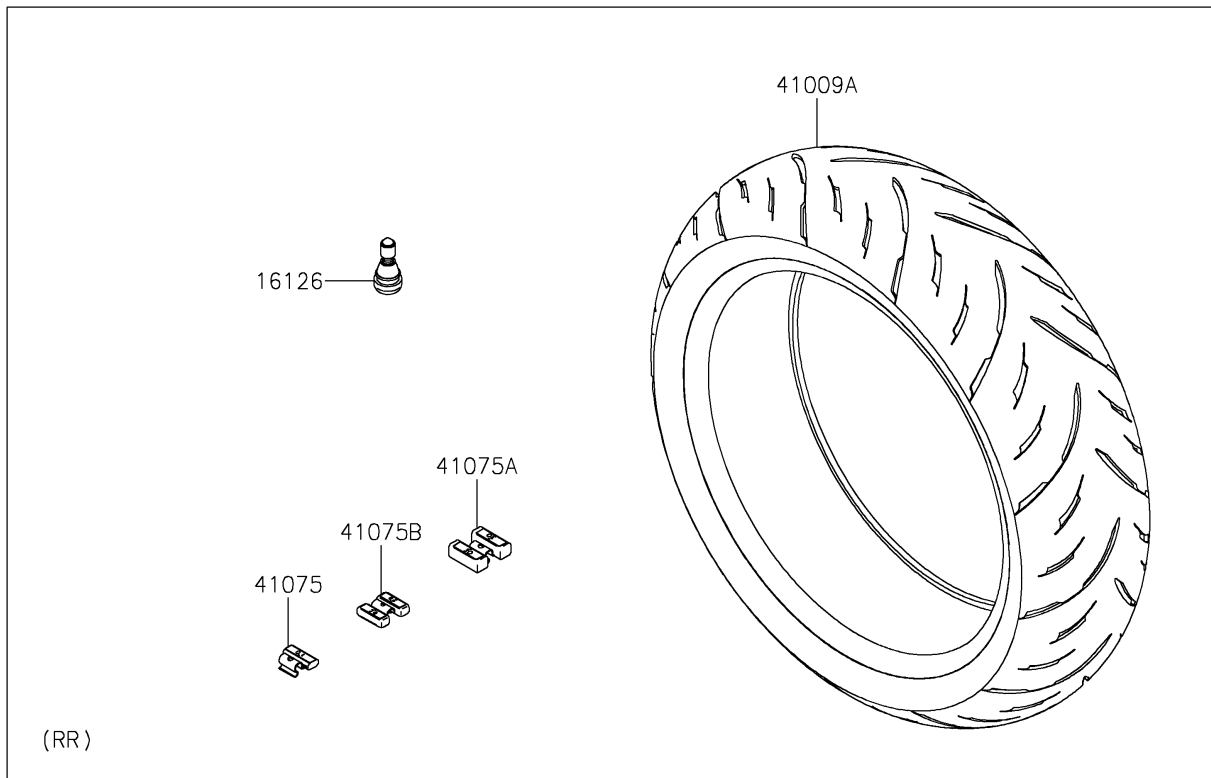

2021 Z900RS CAFE PARTS DIAGRAM

Tires

F2210

2021 Z900RS CAFE PARTS LIST

Tires

ITEM NAME	PART NUMBER	QUANTITY
VALVE,TIRE (Ref # 16126)	16126-1140	2
TIRE,FR,120/70ZR17(58W),GPR300 (Ref # 41009)	41009-0753	1
TIRE,RR,180/55ZR17(73W),GPR300 (Ref # 41009A)	41009-0754	1
BALANCER-WHEEL,10G,SILVER (Ref # 41075)	41075-0007	AR
BALANCER-WHEEL,30G,SILVER (Ref # 41075A)	41075-0017	AR
BALANCER-WHEEL,20G,SILVER (Ref # 41075B)	41075-0018	AR