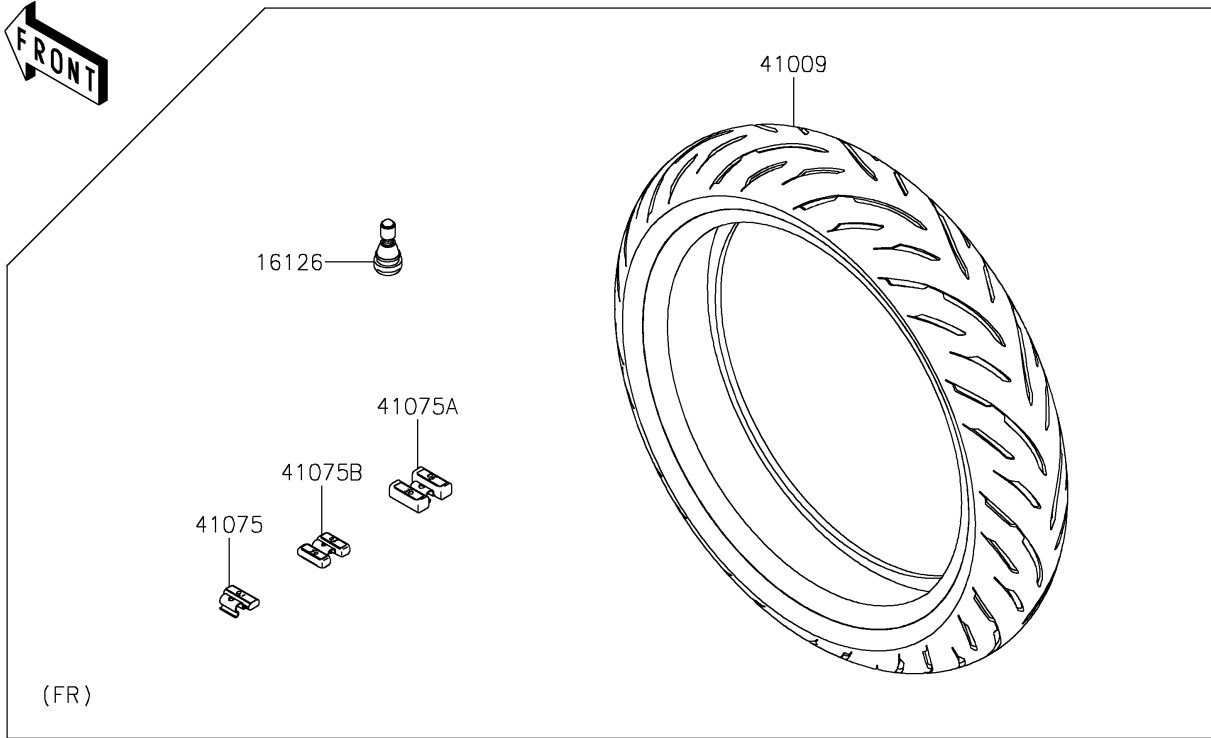

2021 Z900RS CAFE PARTS DIAGRAM

Tires

F2210

2021 Z900RS CAFE PARTS LIST

Tires

ITEM NAME	PART NUMBER	QUANTITY
VALVE,TIRE (Ref # 16126)	16126-1140	2
TIRE,FR,120/70ZR17(58W),GPR300 (Ref # 41009)	41009-0753	1
TIRE,RR,180/55ZR17(73W),GPR300 (Ref # 41009A)	41009-0754	1
BALANCER-WHEEL,10G,SILVER (Ref # 41075)	41075-0007	AR
BALANCER-WHEEL,30G,SILVER (Ref # 41075A)	41075-0017	AR
BALANCER-WHEEL,20G,SILVER (Ref # 41075B)	41075-0018	AR