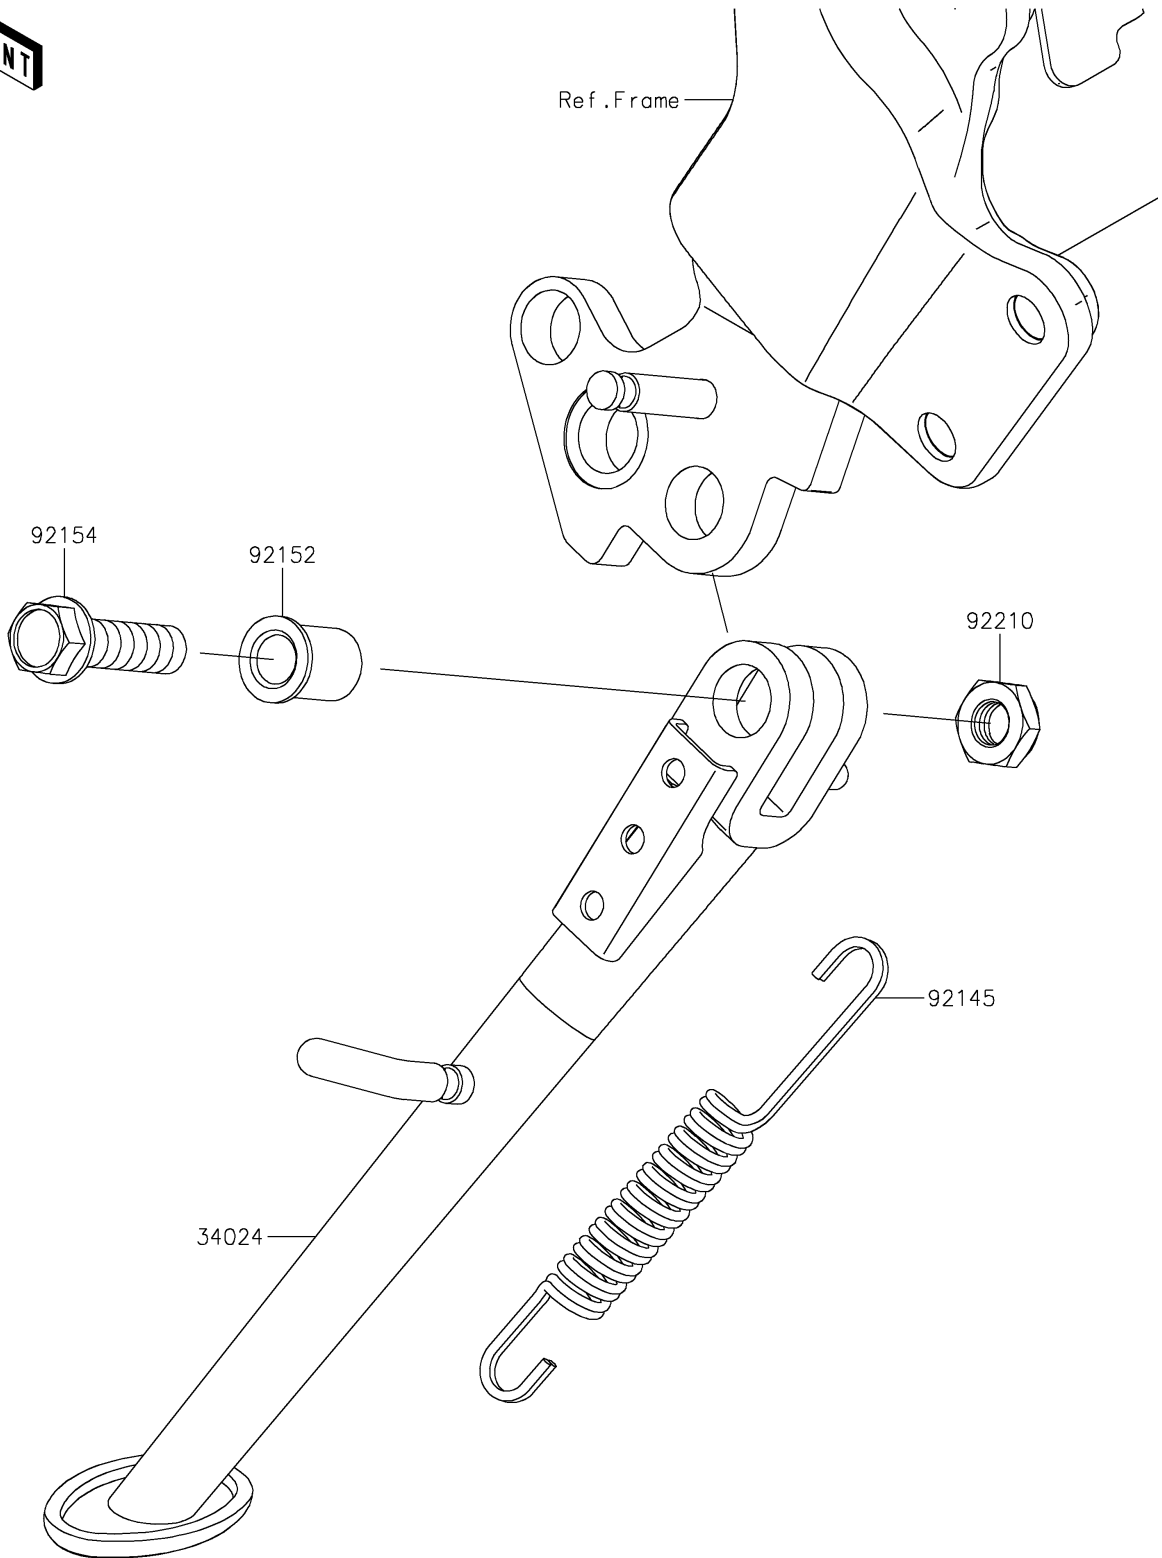

2021 Z900RS CAFE PARTS DIAGRAM

Stand(s)

F2190

2021 Z900RS CAFE PARTS LIST

Stand(s)

ITEM NAME	PART NUMBER	QUANTITY
STAND-SIDE,F.S.BLACK (Ref # 34024)	34024-0151-18R	1
SPRING,SIDE STAND (Ref # 92145)	92145-0562	1
COLLAR,10.2X15X20.1 (Ref # 92152)	92152-1828	1
BOLT,FLANGED,10X37 (Ref # 92154)	92154-2848	1
NUT,LOCK,10MM (Ref # 92210)	92210-1184	1