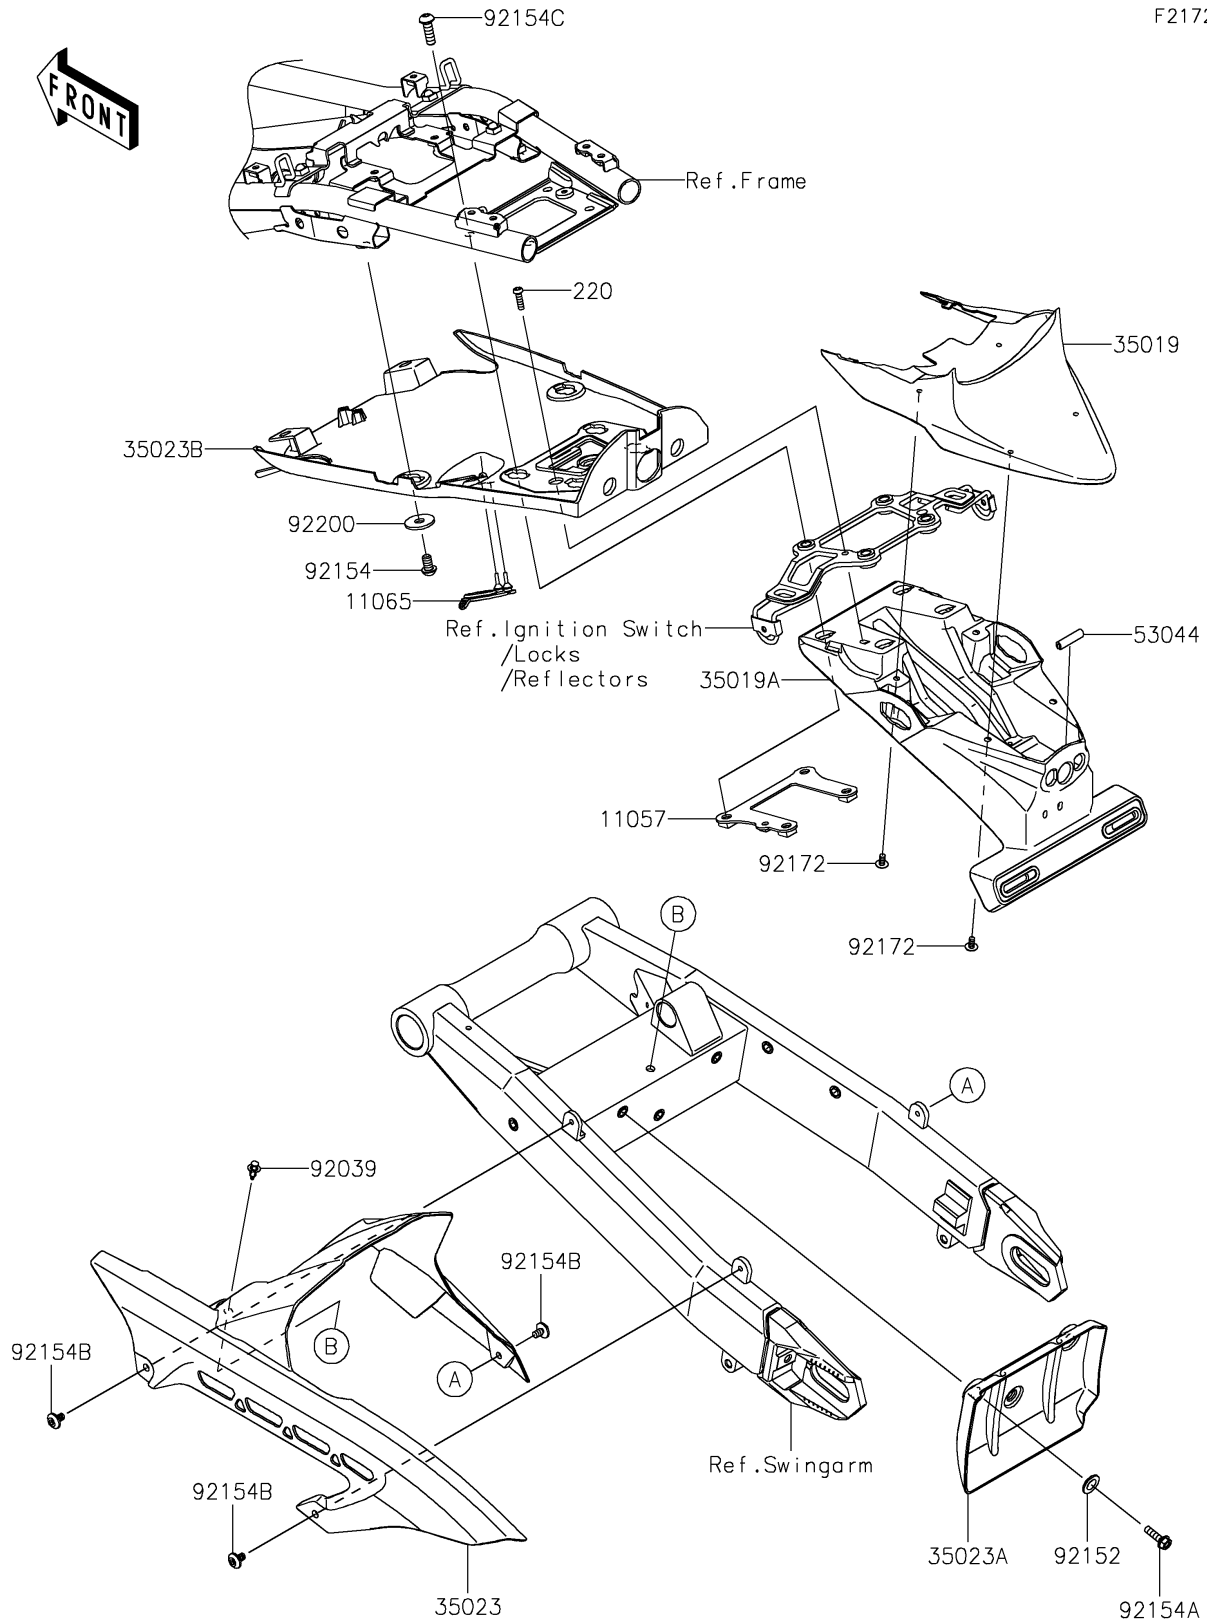

2021 Z900RS CAFE PARTS DIAGRAM

Rear Fender(s)

F2172

2021 Z900RS CAFE PARTS LIST

Rear Fender(s)

ITEM NAME	PART NUMBER	QUANTITY
BRACKET (Ref # 11057)	11057-0877	1
CAP (Ref # 11065)	11065-0998	1
FLAP,UPPER (Ref # 35019)	35019-0637	1
FLAP,NUMBER PLATE (Ref # 35019A)	35019-0662	1
FENDER-REAR,INNER (Ref # 35023)	35023-0421	1
FENDER-REAR,INNER,LWR (Ref # 35023A)	35023-0432	1
FENDER-REAR (Ref # 35023B)	35023-0447	1
TRIM (Ref # 53044)	53044-0624	1
RIVET (Ref # 92039)	92039-0086	1
COLLAR,6.8X20X4.6 (Ref # 92152)	92152-2432	3
BOLT,SOCKET,8X14 (Ref # 92154)	92154-2651	2
BOLT,FLANGED,6X22 (Ref # 92154A)	92154-2673	3
BOLT (Ref # 92154B)	92154-2840	3
BOLT,SOCKET,8X25 (Ref # 92154C)	92154-2954	4
SCREW,TAPPING,5X10 (Ref # 92172)	92172-0335	4
WASHER,9X28X2.3 (Ref # 92200)	92200-1951	2
SCREW-PAN-CROS,5X18 (Ref # 220)	220AB0518	1