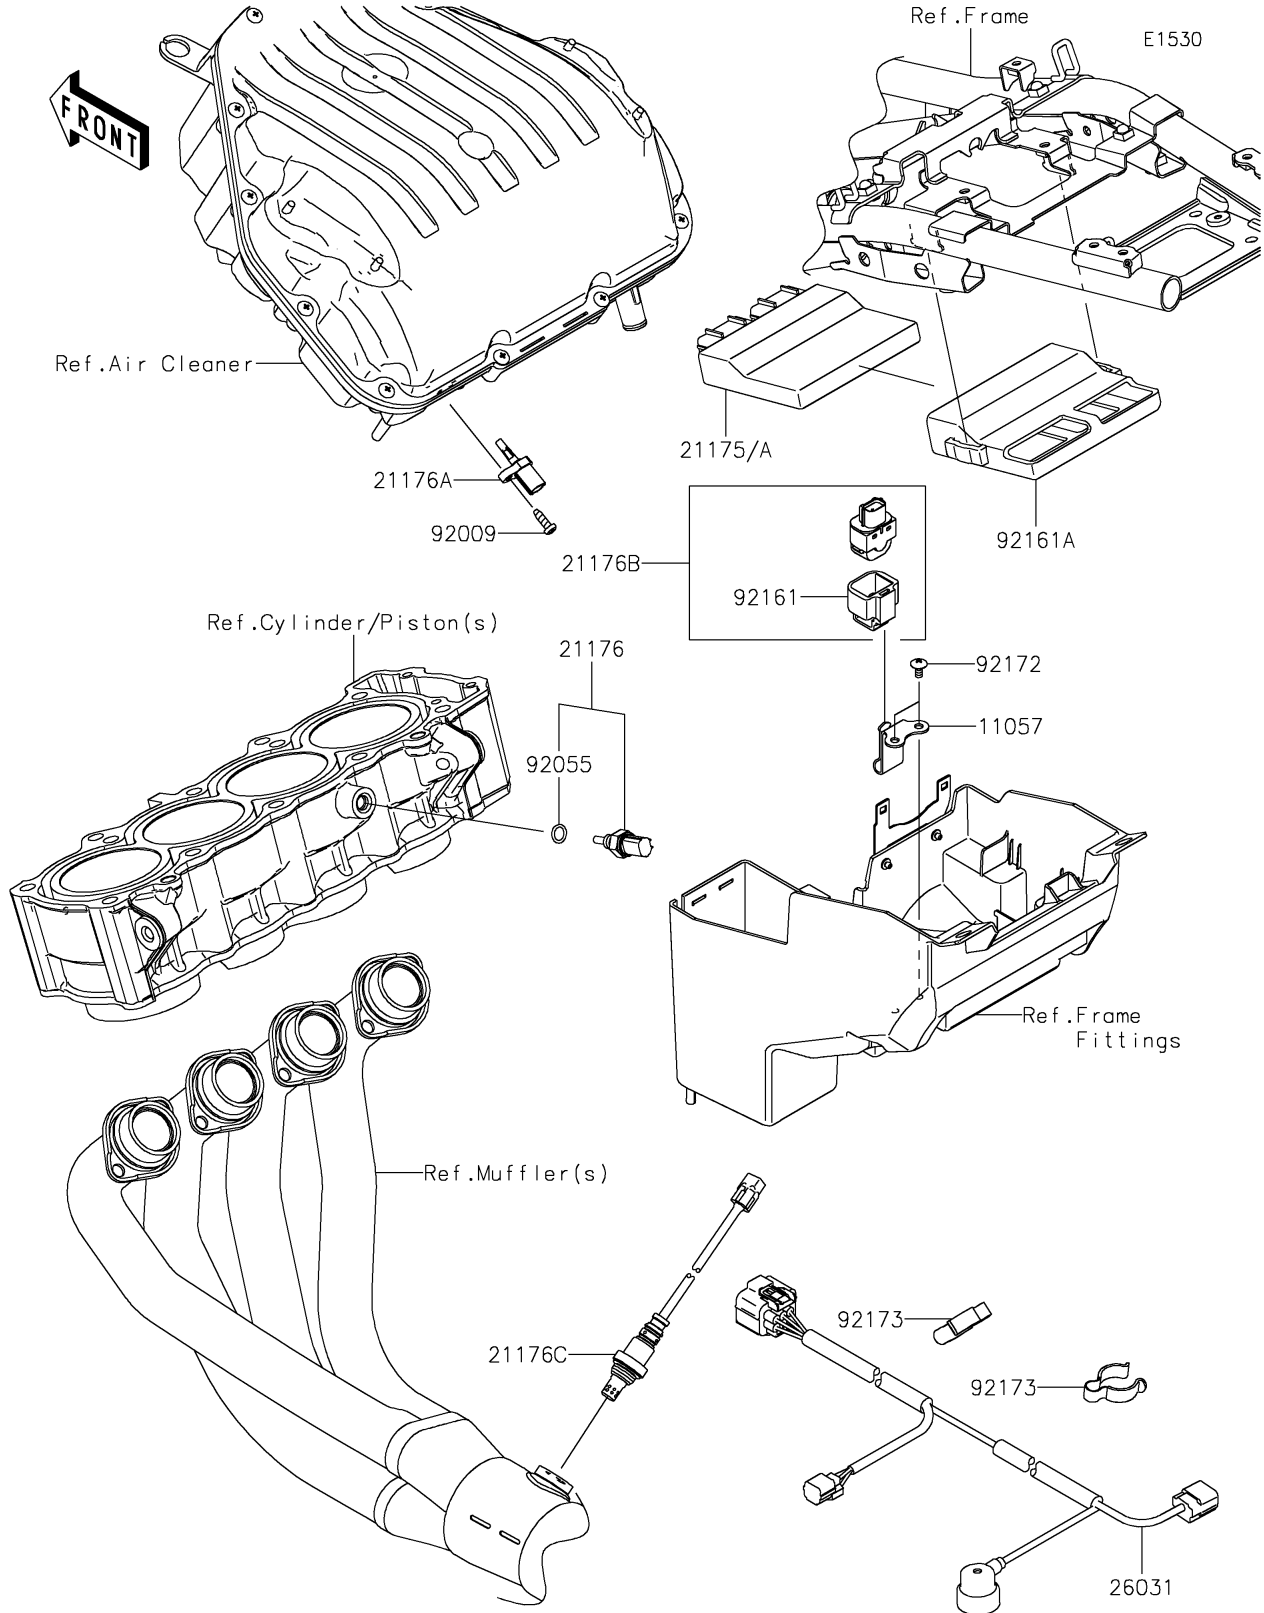

2021 Z900RS CAFE PARTS DIAGRAM

Fuel Injection

2021 Z900RS CAFE PARTS LIST

Fuel Injection

ITEM NAME	PART NUMBER	QUANTITY
BRACKET,VEHICLE DOWN SENSOR (Ref # 11057)	11057-0896	1
CONTROL UNIT-ELECTRONIC (Ref # 21175)	21175-1689	1
CONTROL UNIT-ELECTRONIC (Ref # 21175A)	21175-1690	1
SENSOR,WATER TEMP (Ref # 21176)	21176-0009	1
SENSOR,AIR TEMPERATURE (Ref # 21176A)	21176-0048	1
SENSOR,VEHICLE-DOWN (Ref # 21176B)	21176-0704	1
SENSOR,OXYGEN (Ref # 21176C)	21176-0851	1
HARNESS,SUB (Ref # 26031)	26031-3776	1
SCREW,TAPPING,5X16 (Ref # 92009)	92009-1984	1
RING-O,9.5X1.9 (Ref # 92055)	92055-0016	1
DAMPER (Ref # 92161)	92161-0951	1
DAMPER,ECU (Ref # 92161A)	92161-2282	1
SCREW,TAPPING,5X10 (Ref # 92172)	92172-0262	2
CLAMP (Ref # 92173)	92173-2419	2