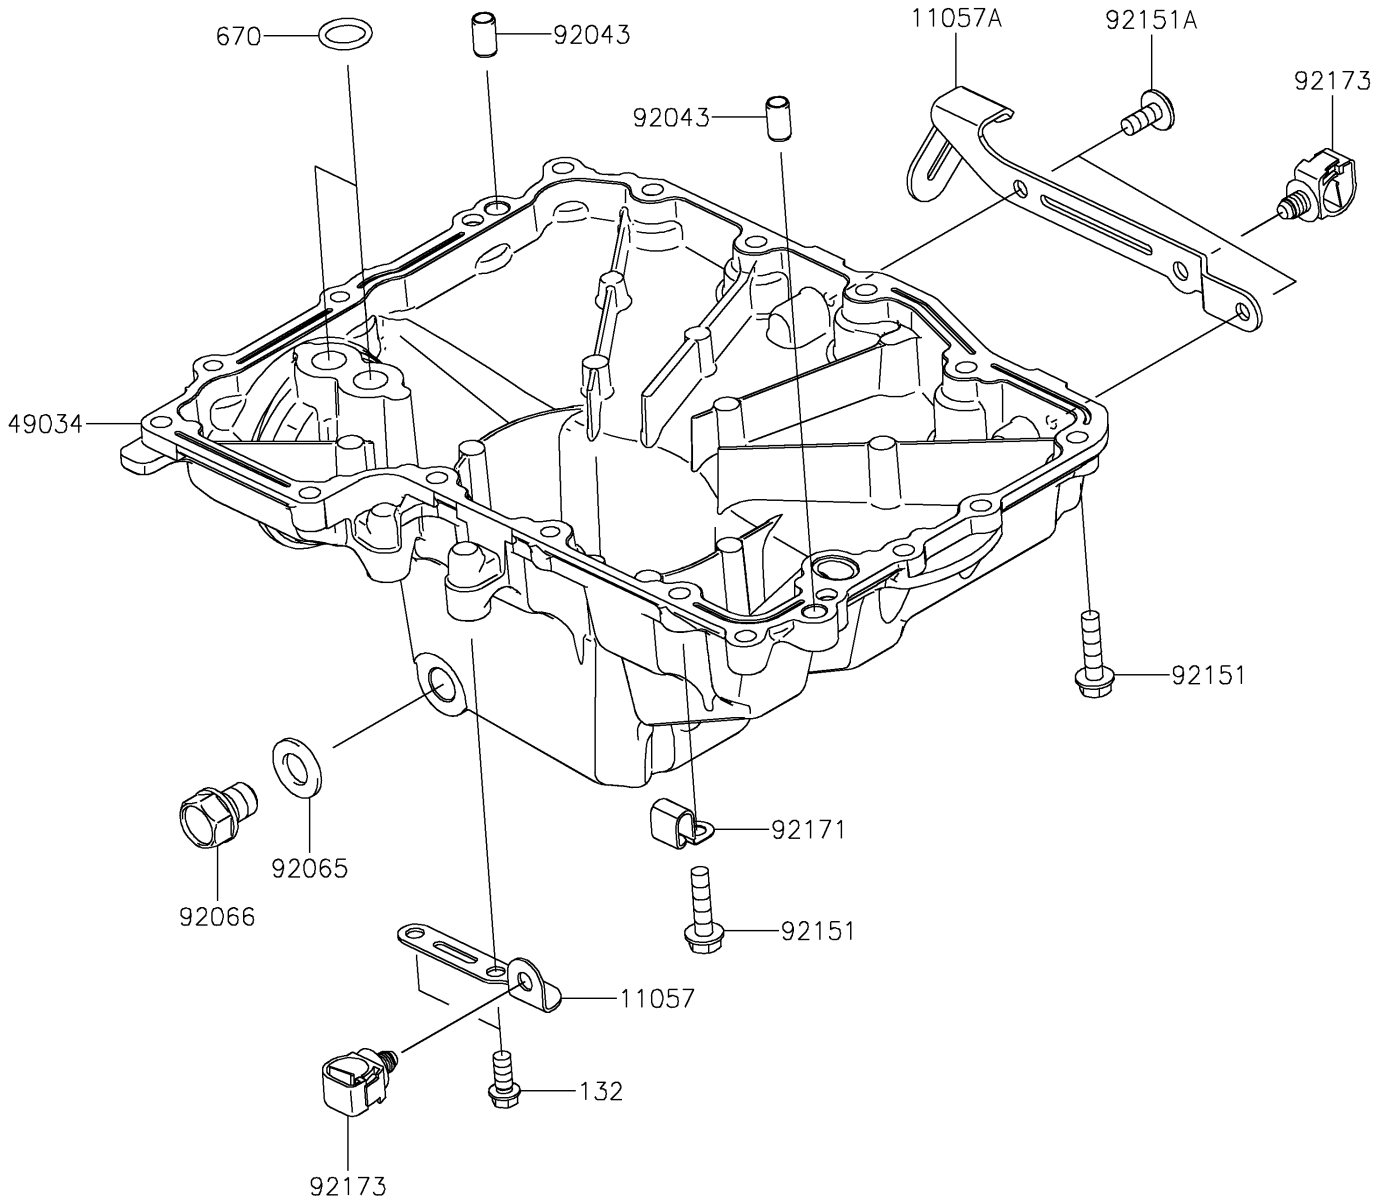

# 2021 Z900RS CAFE PARTS DIAGRAM

Oil Pan

E1434

### Oil Pan

ITEM NAME	PART NUMBER	QUANTITY
BRACKET (Ref # 11057)	11057-1316	1
BRACKET,OXYGEN SENSOR (Ref # 11057A)	11057-1595	1
PAN-OIL (Ref # 49034)	49034-0578	1
PIN,6.2X8X14 (Ref # 92043)	92043-1263	2
GASKET,12X22X2 (Ref # 92065)	92065-097	1
PLUG,12X15 (Ref # 92066)	92066-0079	1
BOLT,FLANGED,6X25 (Ref # 92151)	92151-1225	18
BOLT,SOCKET,6X14 (Ref # 92151A)	92151-1654	2
CLAMP (Ref # 92171)	92171-0534	1
CLAMP,12MM DIA. (Ref # 92173)	92173-0736	2
BOLT-FLANGED-SMALL,6X14 (Ref # 132)	132BC0614	2
O RING,14MM (Ref # 670)	670D2014	2