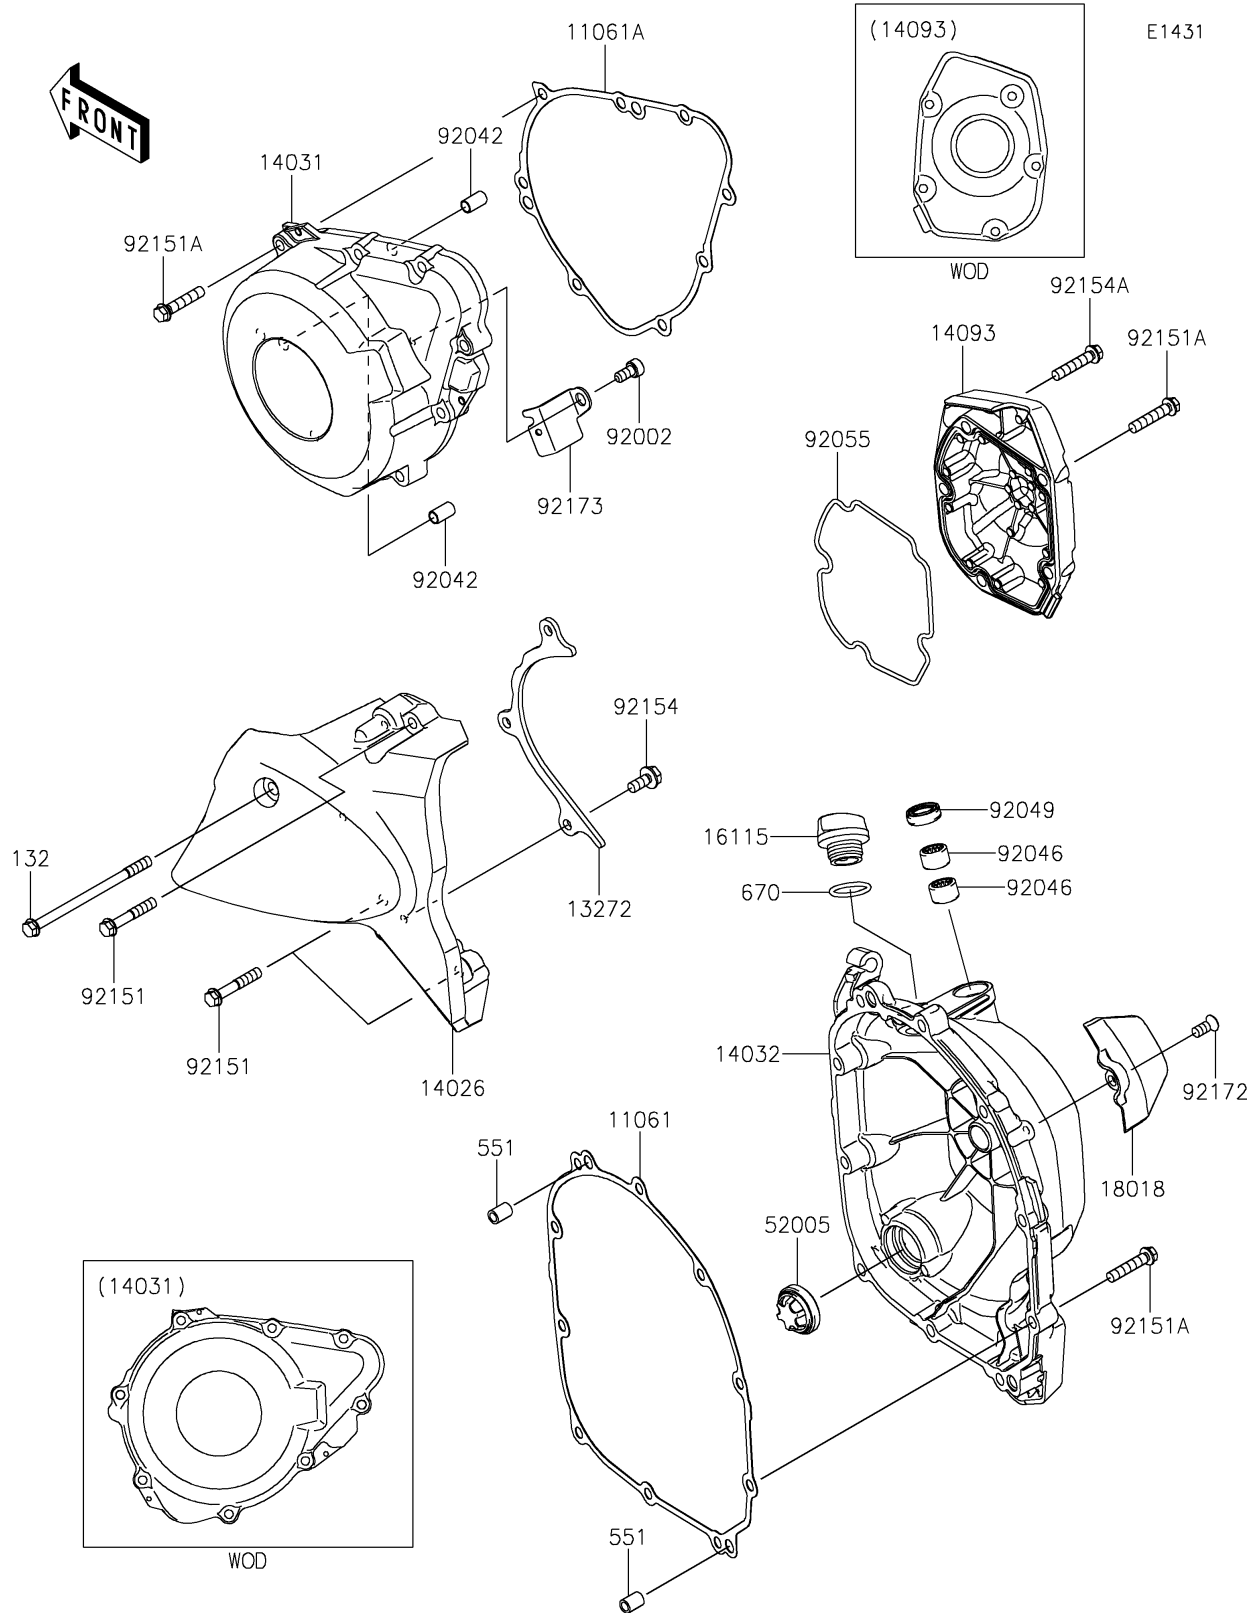

2021 Z900RS CAFE PARTS DIAGRAM

Engine Cover(s)

2021 Z900RS CAFE PARTS LIST

Engine Cover(s)

ITEM NAME	PART NUMBER	QUANTITY
GASKET,CLUTCH (Ref # 11061)	11061-1637	1
GASKET,GENERATOR (Ref # 11061A)	11061-1638	1
PLATE (Ref # 13272)	13272-2349	1
COVER-CHAIN (Ref # 14026)	14026-0138	1
COVER-GENERATOR (Ref # 14031)	14031-0617	1
COVER-CLUTCH (Ref # 14032)	14032-0640	1
COVER,PULSER (Ref # 14093)	14093-0624	1
CAP-OIL FILLER (Ref # 16115)	16115-1053	1
PLATE-HEAT GUARD (Ref # 18018)	18018-0605	1
GAUGE (Ref # 52005)	52005-1120	1
BOLT,SOCKET,6X12 (Ref # 92002)	92002-1796	1
PIN,DOWEL,6.3X8X14 (Ref # 92042)	92042-007	2
BEARING-NEEDLE,HK1210FM (Ref # 92046)	92046-0034	2
SEAL-OIL,CLUTCH RELEASE (Ref # 92049)	92049-1475	1
RING-O,PULSER COVER (Ref # 92055)	92055-0199	1
BOLT,6X35 (Ref # 92151)	92151-1135	3
BOLT,6X30 (Ref # 92151A)	92151-1873	22
BOLT,FLANGED,6X14 (Ref # 92154)	92154-0482	3
BOLT,6X30 (Ref # 92154A)	92154-2652	1
SCREW,TORX,6X14 (Ref # 92172)	92172-0901	1
CLAMP (Ref # 92173)	92173-1321	1
BOLT-FLANGED-SMALL,6X95 (Ref # 132)	132BC0695	1
PIN-DOWEL,8X14 (Ref # 551)	551A0814	2
O RING,20MM (Ref # 670)	670B2020	1