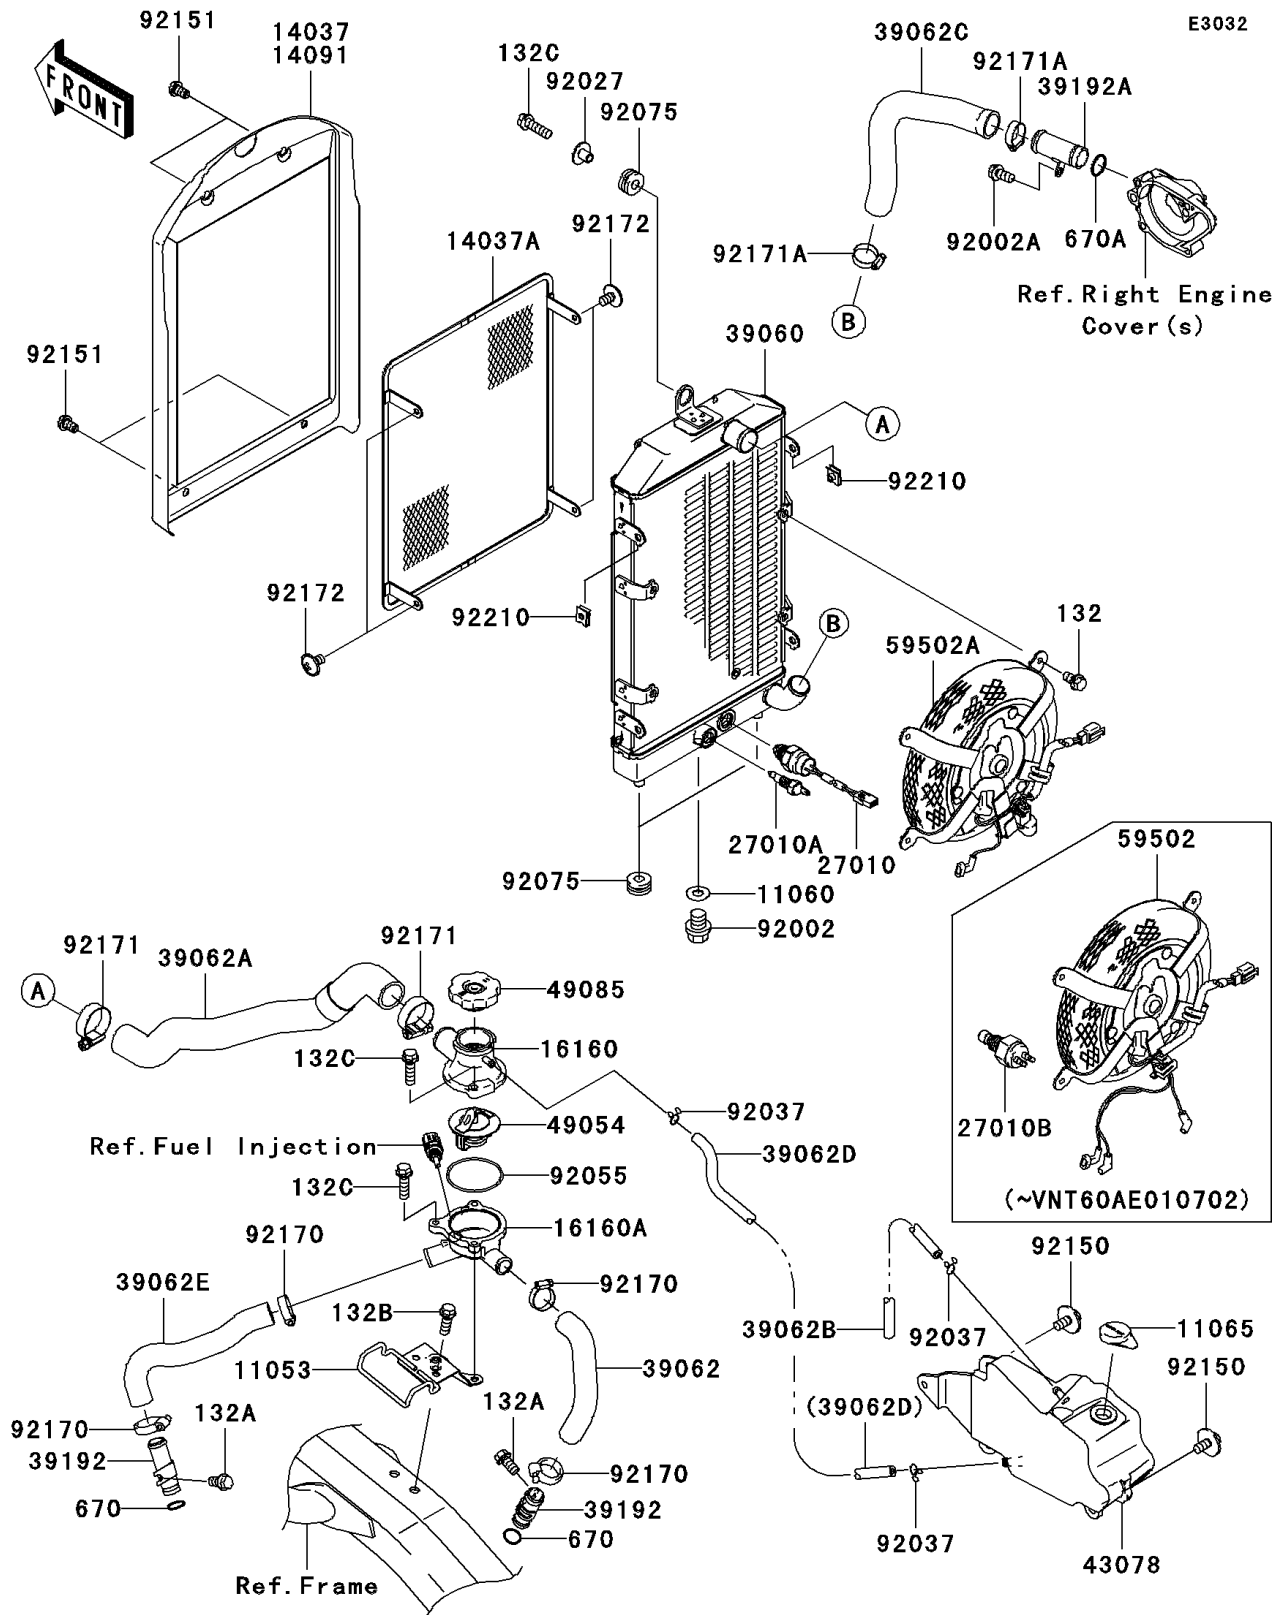

2004 Vulcan 1600 Classic PARTS DIAGRAM

Radiator

2004 Vulcan 1600 Classic PARTS LIST

Radiator

ITEM NAME	PART NUMBER	QUANTITY
BRACKET,THERMOSTAT CASE (Ref # 11053)	11053-0009	1
GASKET,DRAIN PLUG (Ref # 11060)	11060-1767	1
CAP,COOLANT (Ref # 11065)	11065-1093	1
SCREEN,OUTER (Ref # 14037)	14037-0010	1
SCREEN,INNER (Ref # 14037A)	14037-0014	1
BODY,UPP (Ref # 16160)	16160-1152	1
BODY,LWR (Ref # 16160A)	16160-1361	1
SWITCH,FAN (Ref # 27010)	27010-0024	1
SWITCH,WARNING (Ref # 27010A)	27010-1305	1
SWITCH,FAN (Ref # 27010B)	27010-1364	1
RADIATOR (Ref # 39060)	39060-0002	1
HOSE-COOLING,RR HEAD-THERMO (Ref # 39062)	39062-0018	1
HOSE-COOLING,RADIATOR-THERMO (Ref # 39062A)	39062-0019	1
HOSE-COOLING (Ref # 39062B)	39062-1258	1
HOSE-COOLING,RADIATOR-PUMP (Ref # 39062C)	39062-1850	1
HOSE-COOLING,THERMO-RESERVOIR (Ref # 39062D)	39062-1934	1
HOSE-COOLING,FR HEAD-THERMO (Ref # 39062E)	39062-1935	1
PIPE-WATER (Ref # 39192)	39192-1094	1
PIPE-WATER (Ref # 39192A)	39192-1096	1
RESERVOIR (Ref # 43078)	43078-1180	1
THERMOSTAT (Ref # 49054)	49054-1067	1
CAP-ASSY-PRESSURE (Ref # 49085)	49085-1067	1
FAN-ASSY (Ref # 59502)	59502-0004	1
FAN-ASSY (Ref # 59502A)	59502-0013	1
BOLT,FLANGED,10X10 (Ref # 92002)	92002-1311	1
BOLT,6X12 (Ref # 92002A)	92002-1569	1
COLLAR,L=13.1,BLACK (Ref # 92027)	92027-1450	1
CLAMP,TUBE (Ref # 92037)	92037-147	1
RING-O,53.5X2.6 (Ref # 92055)	92055-112	1