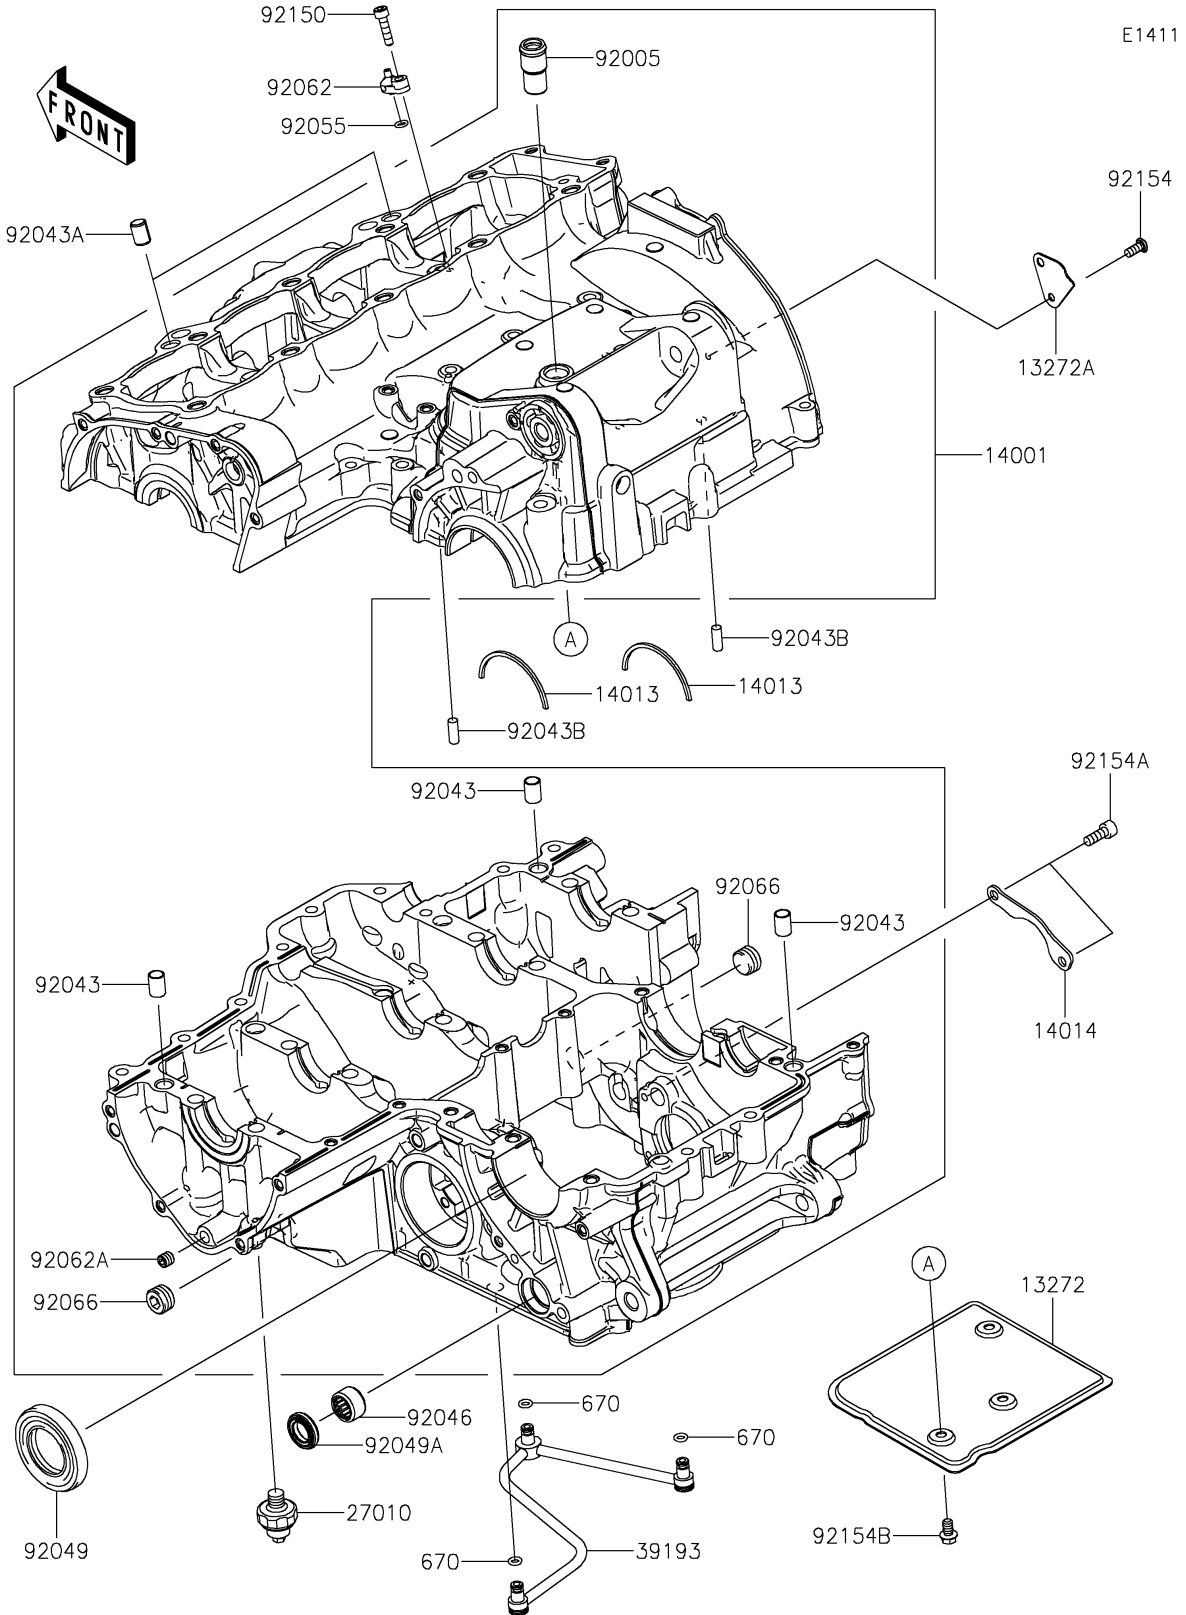

# 2021 Z900RS CAFE PARTS DIAGRAM

## Crankcase

### Crankcase

ITEM NAME	PART NUMBER	QUANTITY
PLATE,BREATHER,UPP (Ref # 13272)	13272-0698	1
PLATE,BREATHER,SIDE (Ref # 13272A)	13272-0699	1
SET-CRANKCASE (Ref # 14001)	14001-0727	1
RING-POSITION (Ref # 14013)	14013-1051	2
PLATE-POSITION (Ref # 14014)	14014-0036	1
SWITCH,OIL PRESSURE (Ref # 27010)	27010-1313	1
PIPE-OIL (Ref # 39193)	39193-0054	1
FITTING,BREATHER (Ref # 92005)	92005-1238	1
PIN,DOWEL,10X14 (Ref # 92043)	92043-1037	3
PIN,8.2X10X14 (Ref # 92043A)	92043-1264	2
PIN,6X16 (Ref # 92043B)	92043-1690	2
BEARING-NEEDLE,HK1412FM (Ref # 92046)	92046-0043	1
SEAL-OIL,TC32578 (Ref # 92049)	92049-1474	1
SEAL-OIL,TC14245 (Ref # 92049A)	92049-1520	1
RING-O,5.5X1.5 (Ref # 92055)	92055-1339	1
NOZZLE,OIL JET (Ref # 92062)	92062-0040	1
NOZZLE (Ref # 92062A)	92062-0046	1
PLUG (Ref # 92066)	92066-0836	2
BOLT,SOCKET,5X20 (Ref # 92150)	92150-1019	1
BOLT,TORX,5X12 (Ref # 92154)	92154-0299	1
BOLT,SOCKET,6X16 (Ref # 92154A)	92154-0484	2
BOLT,FLANGED,6X10 (Ref # 92154B)	92154-1887	3
O RING (Ref # 670)	670D1505	3