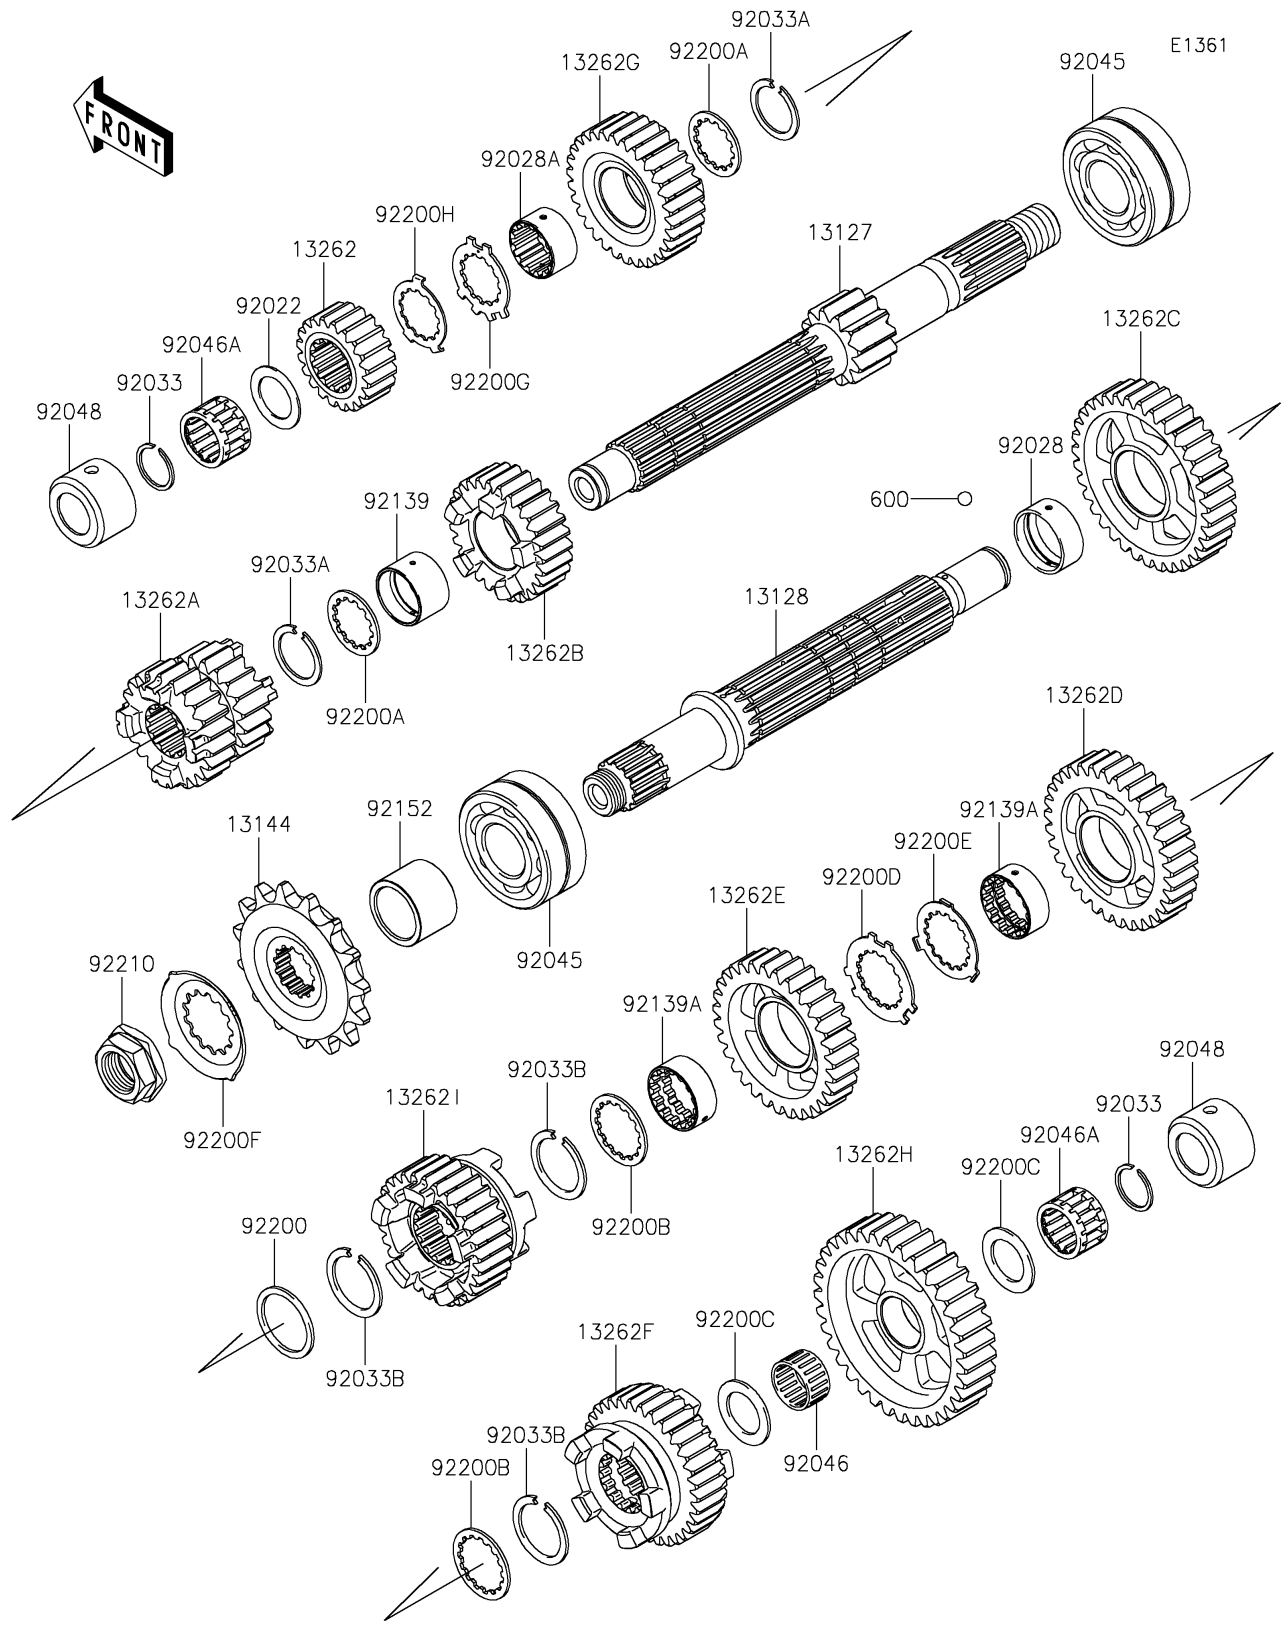

2021 Z900RS CAFE PARTS DIAGRAM

Transmission

2021 Z900RS CAFE PARTS LIST

Transmission

ITEM NAME	PART NUMBER	QUANTITY
SHAFT-TRANSMISSION INPUT,12T (Ref # 13127)	13127-0694	1
SHAFT-TRANSMISSION OUTPUT (Ref # 13128)	13128-0698	1
SPROCKET-OUTPUT,15T (Ref # 13144)	13144-0579	1
GEAR,INPUT 2ND,17T (Ref # 13262)	13262-1233	1
GEAR,INPUT 3RD&4TH,20T&22T (Ref # 13262A)	13262-1234	1
GEAR,INPUT 5TH,27T (Ref # 13262B)	13262-1235	1
GEAR,OUTPUT 2ND,35T (Ref # 13262C)	13262-1238	1
GEAR,OUTPUT 3RD,33T (Ref # 13262D)	13262-1239	1
GEAR,OUTPUT 4TH,31T (Ref # 13262E)	13262-1240	1
GEAR,OUTPUT 5TH,33T (Ref # 13262F)	13262-1241	1
GEAR,INPUT 6TH,30T (Ref # 13262G)	13262-1285	1
GEAR,OUTPUT LOW,35T (Ref # 13262H)	13262-1286	1
GEAR,OUTPUT 6TH,29T (Ref # 13262I)	13262-1287	1
WASHER,20.5X30X1,STEEL (Ref # 92022)	92022-112	1
BUSHING,OUTPUT,2ND (Ref # 92028)	92028-1739	1
BUSHING,INPUT TOP GEAR (Ref # 92028A)	92028-1915	1
RING-SNAP,20MM (Ref # 92033)	92033-015	2
RING-SNAP,24MM (Ref # 92033A)	92033-026	2
RING-SNAP,T=1.5 (Ref # 92033B)	92033-1249	3
BEARING-BALL,DAC2557NSSH (Ref # 92045)	92045-0003	2
BEARING-NEEDLE,K20X24X13 (Ref # 92046)	92046-1219	1
BEARING-NEEDLE,PK20X27X17X3 (Ref # 92046A)	92046-1303	2
RACE (Ref # 92048)	92048-0016	2
BUSHING,25X28X17.8 (Ref # 92139)	92139-0280	1
BUSHING,OUTPUT,3RD&4TH (Ref # 92139A)	92139-0281	2
COLLAR,SPROCKET (Ref # 92152)	92152-2263	1
WASHER,28.1X34.0X1.6 (Ref # 92200)	92200-0228	1
WASHER,25.2X31.0X1.5 (Ref # 92200A)	92200-1239	2
WASHER,28.5X34.0X1.5 (Ref # 92200B)	92200-1240	2

2021 Z900RS CAFE PARTS LIST

Transmission

ITEM NAME	PART NUMBER	QUANTITY
WASHER,20.5X31X1.5 (Ref # 92200C)	92200-1375	2
WASHER,25.8X40.5X1.5 (Ref # 92200D)	92200-1522	1
WASHER,25.2X37.0X1.0 (Ref # 92200E)	92200-1523	1
WASHER (Ref # 92200F)	92200-1720	1
WASHER,22.6X34.2X1.5 (Ref # 92200G)	92200-1941	1
WASHER,22X32X1 (Ref # 92200H)	92200-1942	1
NUT,20MM (Ref # 92210)	92210-0850	1
BALL-STEEL,5/32 (Ref # 600)	600A0500	3